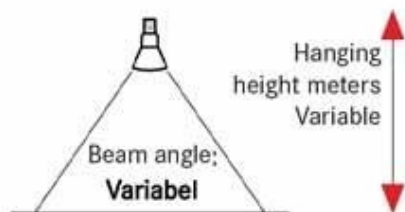

IP code IP 20

Energy label A++

CRI code 90+

LED Track spot Spirit

Description	Watt	Lumen	Lichtkleur	Kelvin
LED Track Spot Spirit grey	30 W	3000	Warm white	3000K

Power factor:

0,93>

CRI:
color rendering index