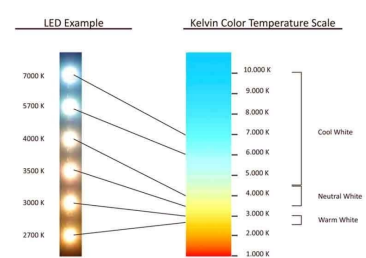

SPECIFICHE

Marca	Spots
Base	
Fissaggio	
Colore	Blanc
Rif	pro-led-30-2699
ID	2699
Termine di consegna	1-5 giorni lavorativi
Categoria	Spots su rotaia led
Tipo	Illuminazione

DETAIL

Non esitate a contattarci per ulteriori informazioni sulla nostra gamma di illuminazione professionale per i vostri punti vendita. Foto delle nostre realizzazioni su richiesta. I nostri faretto a led a 3 fasi sono garantiti per 3 anni, durata di vita 50 000 ore.

DESCRIZIONE

1. **Caratteristiche:**
2. Sistema di montaggio a binario
   - Watt 30W
   - Lumen 3000
   - Colore chiaro Bianco caldo
   - Kelvin 3500K Kelvin
   - Lumen / Watt 100 lm / W