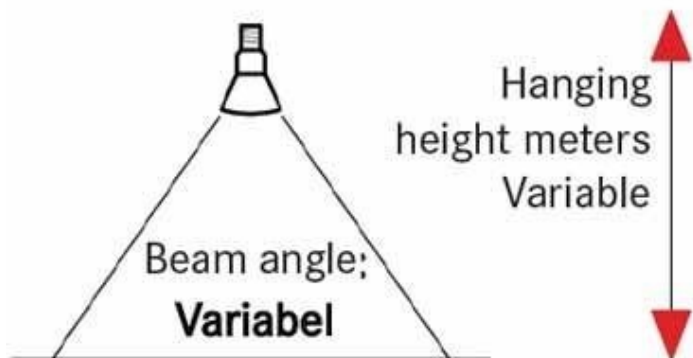

Power factor:

0,93>

CRI:
color rendering index

80 of 95

**Operating
temperature:**

+55°C / -25°C

Life span:

30.000 hrs:

Guarantee:

3 Years:

SPECIFICHE

Marca	Spots
Base	
Fissaggio	
Colore	Blanc
Rif	pro-led-30-2699
ID	2699
Termine di consegna	1-5 giorni lavorativi
Categoria	Spots su rotaia led
Tipo	Illuminazione

DETAIL

Non esitate a contattarci per ulteriori informazioni sulla nostra gamma di illuminazione professionale per i vostri punti vendita. Foto delle nostre realizzazioni su richiesta. I nostri faretto a led a 3 fasi sono garantiti per 3 anni, durata di vita 50 000 ore.

Luce a binario led 30 w 3-phase bianco 3500 KELVIN

Spots su rotaia led - Foto n° 4