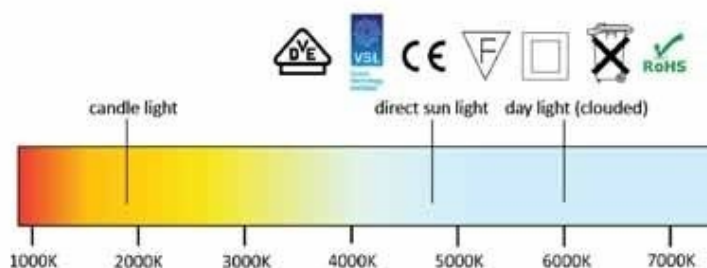

Luce a binario led 30 w 3-phase bianco 3500 KELVIN

Spots su rotaia led - Foto n° 2

Specs

lm/W 100 lm/W

Driver LIFUD

LED Citizen

On/off 50.000 X

Casing Aluminum

IP code IP 20

Energy label A++

CRI code 90+

LED Track spot Spirit

Description	Watt	Lumen	Lichtkleur	Kelvin
LED Track Spot Spirit grey	30 W	3000	Warm white	3000K

Power factor:

0,93>

CRI:
color rendering index