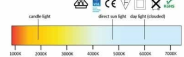

Luce a binario led 30 w 3-phase bianco 3500 KELVIN

Spots su rotaia led

59,95 €IVA escl

Specs	
lm/W	100 lm/W
Driver	LIFUD
LED	Citizen
On/off	50.000 X
Casing	Aluminium
IP code	IP 20
Energy label	A++
CRI code	90+

Model	Power	Color	Temperature	Beam
LED Track spot Spirit	30 W	3000	Warm white	3000K
LED Track Spot Spirit grey				

Beam angle: Variabel
 Hanging height meters: Variabel
 Power factor: 0,93>
 CRI: color rendering index: 80 of 95
 Operating temperature: +55°C / -25°C
 Life span: 30.000 hrs.
 Guarantee: 3 Years

Beam angle: Variabel
 Hanging height meters: Variabel
 Power factor: 0,93>
 CRI: color rendering index: 80 of 95

Operating temperature: +55°C / -25°C
 Life span: 30.000 hrs.
 Guarantee: 3 Years

SPECIFICHE