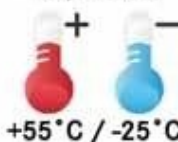

+55°C / -25°C

Life span:

30.000 hrs:

Guarantee: