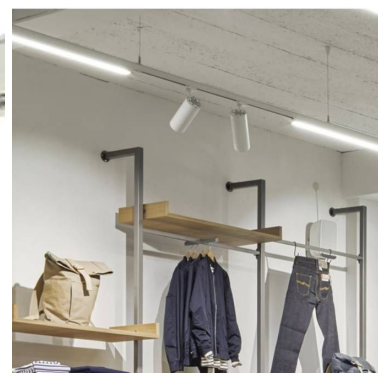

Asta luminosa a led lineare bianca 120 cm 3500 Kelvin 3

Illuminazione a binario a led lineare

79,95 €IVA escl

SPECIFICHE

Marca	Spots
Base	
Fissaggio	
Colore	Blanc
Rif	rai-lum-led-2862
ID	2862
Termine di consegna	Spedizione immediata
Categoria	Illuminazione a binario a led lineare
Tipo	Illuminazione

DETAIL

Non esitate a consultarci per avere maggiori informazioni sulle nostre gamme di illuminazione pro per i vostri punti vendita. I nostri proiettori spot LED sono garantiti per 3 anni.

Siete alla ricerca di una soluzione modulare che vi permetta di adattare l'illuminazione alla configurazione e al layout della vostra area di vendita, o semplicemente non avete un controsoffitto.

DESCRIZIONE

1. **Caratteristiche:**
2. Watt 30W
   - Lumen 3000
   - Colore della luce Bianco caldo
   - Kelvin 3500K
   - Lumen / Watt 100 lm / W
   - CRI 90
   - Dimmabile