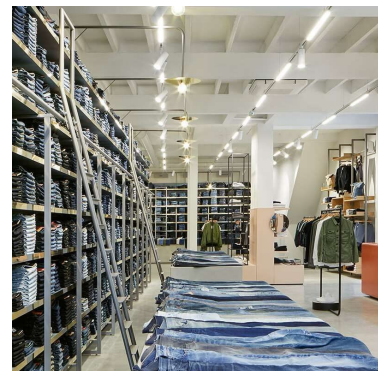

Asta luminosa a led lineare bianca 120 cm 3500 Kelvin 3

Illuminazione a binario a led lineare

79,95 €IVA escl

SPECIFICHE

Marca	Spots
Base	
Fissaggio	
Colore	Blanc
Rif	rai-lum-led-2862
ID	2862
Termine di consegna	Spedizione immediata
Categoria	Illuminazione a binario a led lineare
Tipo	Illuminazione

DETAIL

Non esitate a consultarci per avere maggiori informazioni sulle nostre gamme di illuminazione pro per i vostri punti vendita. I nostri proiettori spot LED sono garantiti per 3 anni.

Siete alla ricerca di una soluzione modulare che vi permetta di adattare l'illuminazione alla configurazione e al layout della vostra area di vendita, o semplicemente non avete un controsoffitto.

DESCRIZIONE

1. **Caratteristiche:**
2. Watt 30W
   - Lumen 3000
   - Colore della luce Bianco caldo
   - Kelvin 3500K
   - Lumen / Watt 100 lm / W
   - CRI 90
   - Dimmabile