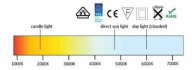

LED Track spot Spirit			
Power	Color	Color temp	lm/W
30 W	Warm white	3000K	100
30 W	Warm white	3000K	100

Beam angle: **Variable**

Hanging height meters: **Variable**

Power factor: **0,93>**

CRI: color rendering index: **80 of 95**

Operating temperature: **+55°C / -25°C**

Life span: **30.000 hrs.**

Guarantee: **3 Years**

Beam angle: **Variable**

Hanging height meters: **Variable**

Power factor: **0,93>**

CRI: color rendering index: **80 of 95**