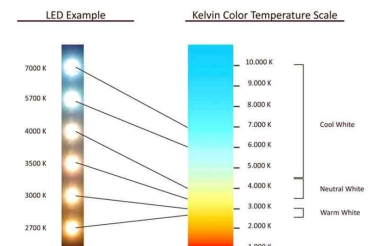

CARACTÉRISTIQUES

Marque	Spots
Base	
Fixation	
Couleur	Gris
Ref	pro-led-30-2701
ID	2701
Délai de livraison	1-5 jours ouvrés
Catégorie	Spots sur rail led
Type	Éclairage magasin

DÉTAIL

N'hésitez pas à nous consulter pour avoir plus d'informations sur nos gammes d'éclairage pro pour vos points de vente. Photos de nos réalisations sur demande.

Nos projecteurs spots leds 3 phases sont garantis 3 ans, durée de vie 50 000 heures.

DESCRIPTION

1. **Caractéristiques :**
2. Système de rail de montage
   - Watt 30W
   - Lumen 3000
   - Couleur claire Blanc chaud
   - Kelvin 3000K
   - Lumen / Watt 100 lm / W
   - Beam angle: **Variable**
   - IRC 80 ou 95

Projecteur led 30 w sur rail triphasé spirit gris