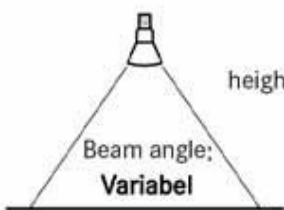

CRI code 90+

LED Track spot Spirit

Description	Watt	Lumen	Lichtkleur	Kelvin
LED Track Spot Spirit grey	30 W	3000	Warm white	3000K

Power factor:

0,93>

CRI:
color rendering index

80 of 95

Operating temperature: