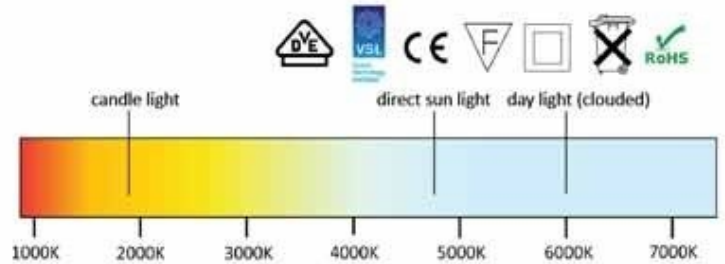

DESCRIPTION

- Características:**
- Sistema de rieles de montaje
 - Vatio 30W
 - Lumen 3000
 - Luminosidad
 - Color blanco cálido
 - Kelvin 3500K

Foco led empotrable 30 W Spirit negro

Spot en riel led - Foto n° 1

Specs

lm/W 100 lm/W

Driver LIFUD

LED Citizen

On/off 50.000 X

Casing Aluminum

IP code IP 20

Energy label A++

CRI code 90+

LED Track spot Spirit

Description	Watt	Lumen	Lichtkleur	Kelvin
LED Track Spot Spirit grey	30 W	3000	Warm white	3000K

Power factor:

0,93>

CRI:
color rendering index

80 of 95

Operating temperature:

Power factor:

0,93>

CRI:
color rendering index

80 of 95

Operating temperature:

+55°C / -25°C

Life span:

30.000 hrs: