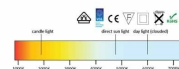

Foco led empotrable 30 W Spirit negro 59,95 € sin IVA

Spot en riel led

Specs	
lm/W	100 lm/W
Driver	LIFUD
LED	Citizen
On/off	50.000 X
Casing	Aluminum
IP code	IP 20
Energy label	A++
CRI code	90+

LED Track spot Spirit	Watt	Lumen	Color temp.	lm/W
LED Track Spot Spirit grey	30 W	3000	Warm white	3000K

Beam angle: **Variable**
 Hanging height meters: **Variable**
 Power factor: **0,93>**
 CRI: **80 of 95**
 Operating temperature: **+55 °C / -25 °C**
 Life span: **30.000 hrs.**
 Guarantee: **3 Years**

Beam angle: **Variable**
 Hanging height meters: **Variable**
 Power factor: **0,93>**
 CRI: **80 of 95**

Operating temperature: **+55 °C / -25 °C**
 Life span: **30.000 hrs.**
 Guarantee: **3 Years**

ESPECIFICACIONES

Power factor:

0,93>

CRI:
color rendering index

80 of 95

Operating temperature:

+55°C / -25°C

Life span:

30.000 hrs: