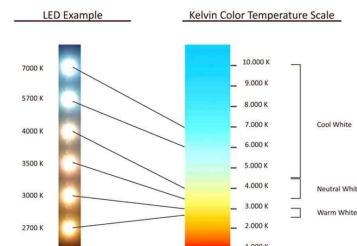

ESPECIFICACIONES

Marca	Spots
Base	
Fijación	
Colore	Noir
Ref	pro-led-30-2697
ID	2697
Fecha de entrega	1-5 días
Categoría	Spot en riel led
Tipo	Iluminación

DETAIL

Oferta de iluminación profesional para equipar tus tiendas. Nuestros proyectores LED tienen una garantía de 3 años, 50,000 horas.

DESCRIPTION

1. **Características:**
2. Sistema de rieles de montaje
   - Vatio 30W
   - Lumen 3000
   - Luminosidad
   - Color blanco cálido
   - Kelvin 3500K

Foco led empotrable 30 W Spirit negro