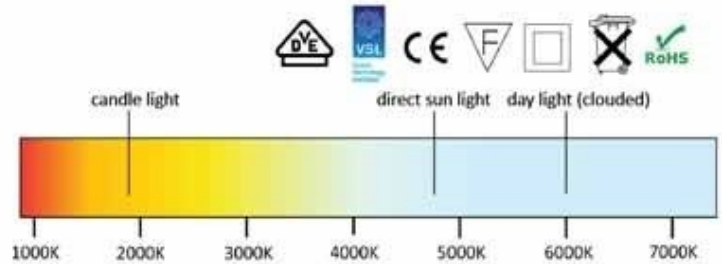

Specs

lm/W 100 lm/W

Driver LIFUD

LED Citizen

On/off 50.000 X

Casing Aluminum

IP code IP 20

Energy label A++

CRI code 90+