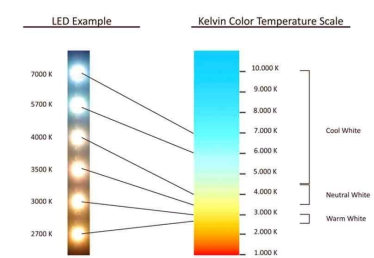

ESPECIFICACIONES

Marca	Spots
Base	
Fijación	
Colore	Gris
Ref	pro-led-30-2701
ID	2701
Fecha de entrega	1-5 días
Categoría	Spot en riel led
Tipo	Iluminación

DETAIL

Oferta de iluminación profesional para equipar tus tiendas. Nuestros proyectores LED tienen una garantía de 3 años, 50,000 horas.

DESCRIPTION

1. **Características:**
2. Sistema de rieles de montaje
   - Vatio 30W
   - Lumen 3000
   - Color claro Blanco cálido
   - Kelvin 3000K
   - Lumen / Watt 100 lm / W

Foco led empotrable 30 w spirit grise