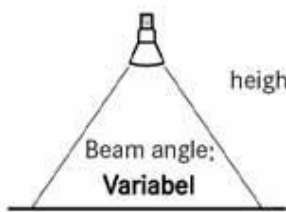

LED Track spot Spirit

Description	Watt	Lumen	Lichtkleur	Kelvin
LED Track Spot Spirit grey	30 W	3000	Warm white	3000K

Power factor:

0,93>

CRI: color rendering index

80 of 95

Operating temperature:

+55°C / -25°C

Life span:

30.000 hrs:

Guarantee:

3 Years:

ESPECIFICACIONES

Marca	Spots
Base	
Fijación	
Colore	Gris
Ref	pro-led-30-2701
ID	2701
Fecha de entrega	1-5 días
Categoría	Spot en riel led
Tipo	Iluminación

DETAIL

Oferta de iluminación profesional para equipar tus tiendas. Nuestros proyectores LED tienen una garantía de 3 años, 50,000 horas.

Foco led empotrable 30 w spirit grise

Spot en riel led - Foto nº 3