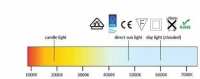

## Spot en riel led

Specs	
lm/W	100 lm/W
Driver	LIFUD
LED	Citizen
On/off	50.000 X
Casing	Aluminum
IP code	IP 20
Energy label	A++
CRI code	90+

LED Track spot Spirit			
Power	Light	Color temp.	Life span
30 W	3000	Warm white	30000

Beam angle: **Variable**

Power factor: **0,93>**

CRI: **80 of 95**

Operating temperature: **+55°C / -25°C**

Life span: **30.000 hrs.**

Guarantee: **3 Years**

Beam angle: **Variable**

Power factor: **0,93>**