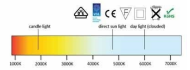

Foco led empotrable 30 w blanco 3500 KELVIN **59,95 €sin IVA**

Spot en riel led

Specs	
lm/W	100 lm/W
Driver	LIFUD
LED	Citizen
On/off	50.000 X
Casing	Aluminum
IP code	IP 20
Energy label	A++
CRI code	90+

LED Track spot Spirit	
Power	30 W
Color temp	3000
Color range	Warm white
Color code	3000K

Beam angle: **Variable**

Hanging height meters: **Variable**

Power factor: **0,93>**

CRI: color rendering index: **80 of 95**

Operating temperature: **+55 °C / -25 °C**

Life span: **30.000 hrs.**

Guarantee: **3 Years**