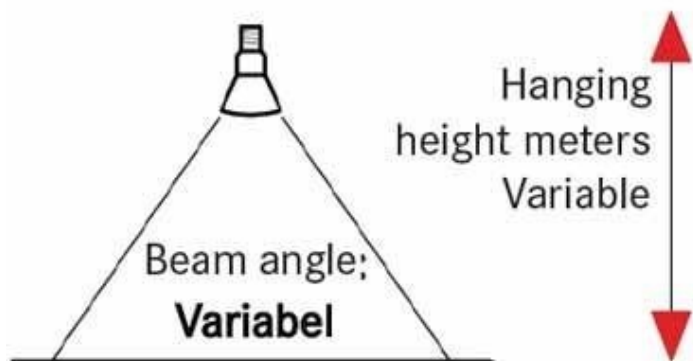

Power factor:

0,93>

CRI:
color rendering index

80 of 95

Operating
temperature:

+55°C / -25°C

Life span:

30.000 hrs:

Guarantee:

3 Years:

ESPECIFICACIONES

Marca	Spots
Base	
Fijación	
Colore	Blanc
Ref	pro-led-30-2699
ID	2699
Fecha de entrega	1-5 días
Categoría	Spot en riel led
Tipo	Iluminación

DETAIL

No dude en ponerse en contacto con nosotros para obtener más información sobre nuestra gama de iluminación profesional para sus puntos de venta. Fotos de nuestros logros a petición. Nuestros focos LED trifásicos tienen una garantía de 3 años y una vida útil de 50 000 horas.

Foco led empotrable 30 w blanco 3500 KELVIN

Spot en riel led - Foto n° 4