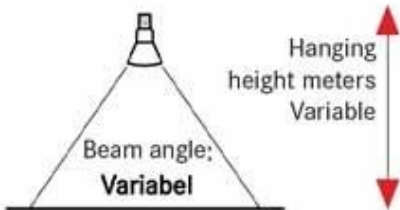

IP code IP 20

Energy label A++

CRI code 90+

LED Track spot Spirit

Description	Watt	Lumen	Lichtkleur	Kelvin
LED Track Spot Spirit grey	30 W	3000	Warm white	3000K

Power factor:

0,93>

CRI: color rendering index