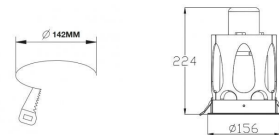

Spot led nova 34 w **80,00 €sin IVA**

Focos led

Hole size

Technical drawing

NOVA

- PRODUCT MATERIAL ▶ Die-cast aluminum + aluminum
- LIGHT SOURCE ▶ SLM G4
- MODULE LIFETIME ▶ Approx. 50,000 hours
- LED COOLING ▶ Passive cooling
- DRIVER ▶ Incl. Xtitanium driver
- COLORS (s) ▶ ● = RAL 9003 white
  ○ = RAL 9005 black
  ◐ = RAL 9006 silu
- BEAM ANGLE ▶ 24°
- ADJUSTABLE ▶ Yes
- SIZE ▶ 155 x 224MM

OPTIONS

- EMERGENCY BALLAST ▶ 0157.999.00 1 - 3 hours
- OPTIONAL BEAM ANGLE ▶ 16° / 30°
- DIFFUSER ▶ 0150.999.00 (Positad diffuser)
- DIFFUSER W/ HOLE ▶ 0155.999.00 (Positad diffuser)
- DIMMABLE ▶ Dimmable DALI

INFORMATION

WARRANTY ▶ 5 years
s = product color code. See colors

ESPECIFICACIONES

Marca	Spots
Base	
Fijación	
Colore	Gris
Ref	spo-led-enc-472
ID	472
Fecha de entrega	1-2 días
Categoría	Focos led
Tipo	Iluminación

DETAIL

Pack de 6 focos LED en carril 34W 80 ° blanco.

Equipa este lote de Spot LED 34W. Estos puntos de ferrocarril se adaptarán perfectamente a cualquier tipo de necesidad, podrá iluminar cualquier tipo de lugar público, como tiendas, salas de exposiciones o un espacio que requiera resaltar un producto.

Ajustable vertical y horizontalmente, este foco LED de 34W está orientado en todas las direcciones y le permite cambiar el estado de ánimo de su espacio y dirigir el flujo de luz a su gusto.

DESCRIPTION

Spot led nova incorporado 34 watt.

Spot led nova 34 w