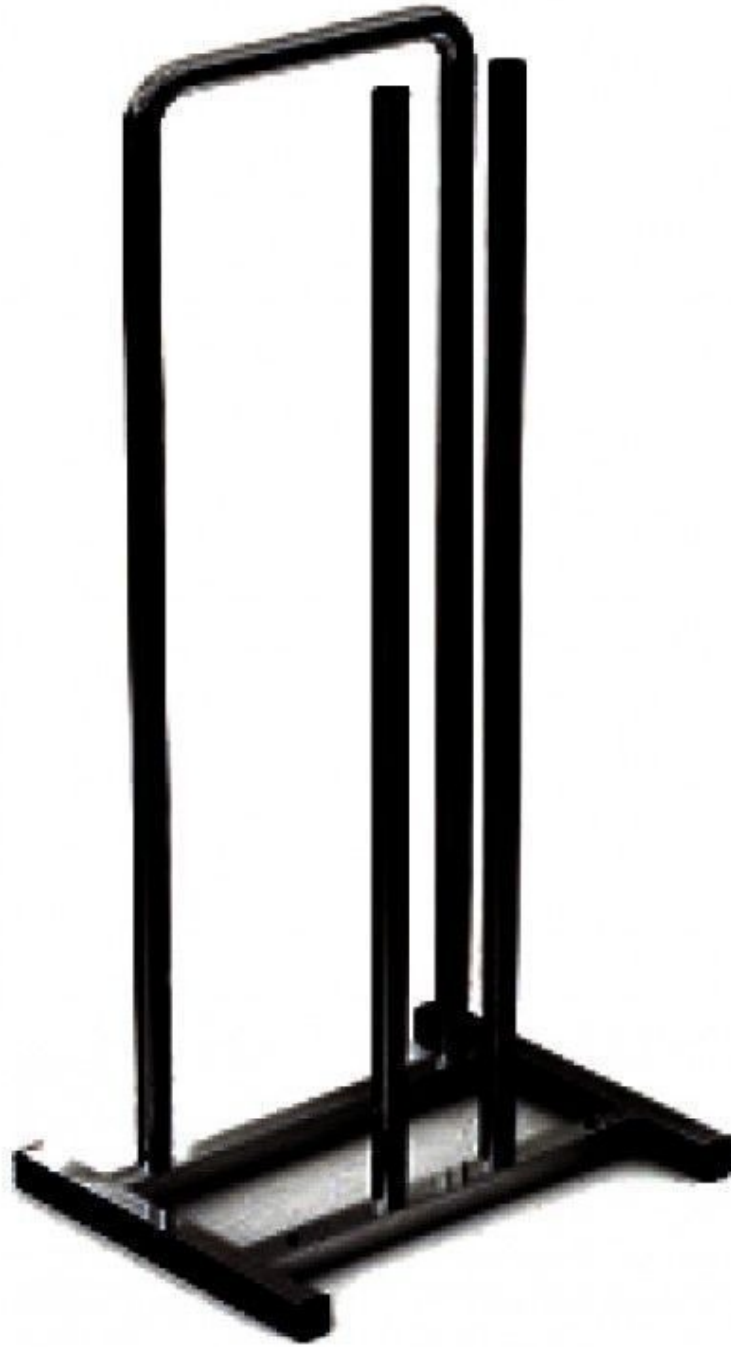

Wooden coat hangers - Photo n° 1

FEATURES

Brand	Portants shopping
Base	
Fitting	
Color	Noir
Ref	por-pou-cin-810
ID	810
Delivery schedule	1-5 working days
Category	Wooden coat hangers
Type	Wholesale hangers

DETAIL

Mannequins shopping offers all that is necessary for the layout of your stores, from the manikin to your packaging. Several ranges are available in promotions on our portal: mannequins men, women, children, busts and torsos, lighting of shop, hangers and clothes rails. Your order prepared with care the same day with a delivery time of 3 to 5 working days.

Store hangers holder

Wooden coat hangers - Photo n° 2