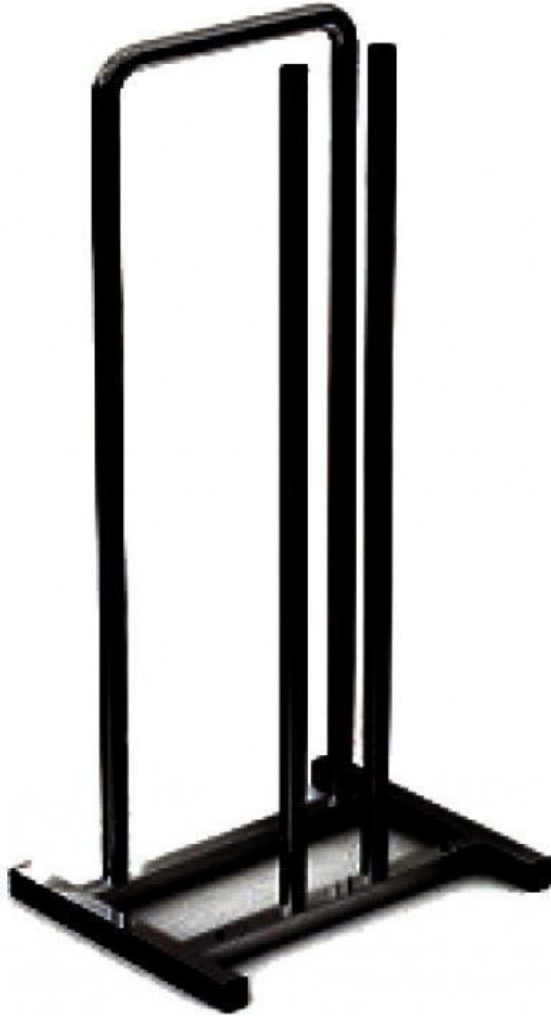

Store hangers holder **59.95 €Ex VAT**
Wooden coat hangers - 14.30 % 69.95

FEATURES

Brand	Portants shopping
Base	
Fitting	
Color	Noir
Ref	por-pou-cin-810
ID	810
Delivery schedule	1-5 working days
Category	Wooden coat hangers
Type	Wholesale hangers

DETAIL

Mannequins shopping offers all that is necessary for the layout of your stores, from the manikin to your packaging. Several ranges are available in promotions on our portal: mannequins men, women, children, busts and torsos, lighting of shop, hangers and clothes rails. Your order prepared with care the same day with a delivery time of 3 to 5 working days.

DESCRIPTION

Racks for hangers stores, suitable for all types of professional hangers. This black metal hanger will allow you to easily store all your hangers in shop. This hanger can be placed in stores near the cash register or in reserve. This model hanger door fits with all our model of wooden hangers.

Store hangers holder