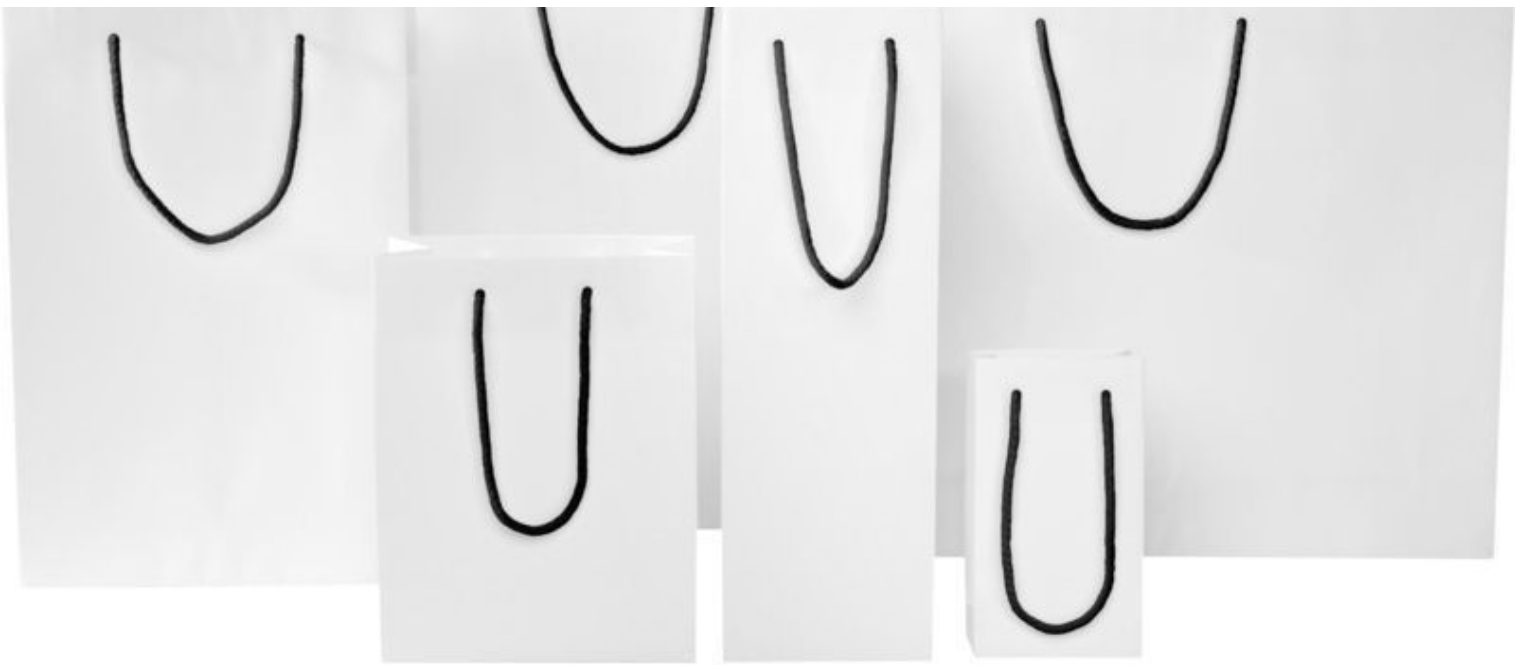

FEATURES

Brand	Tote bags
Base	
Fitting	
Ref	sac-en-pap-3934
ID	3934
Delivery schedule	3-4 weeks
Category	Custom paper bags
Type	Tailored made packaging

DETAIL

Paper bag 170g, plastic handles - 18x9x23cm

Custom paper bags - Photo n° 8