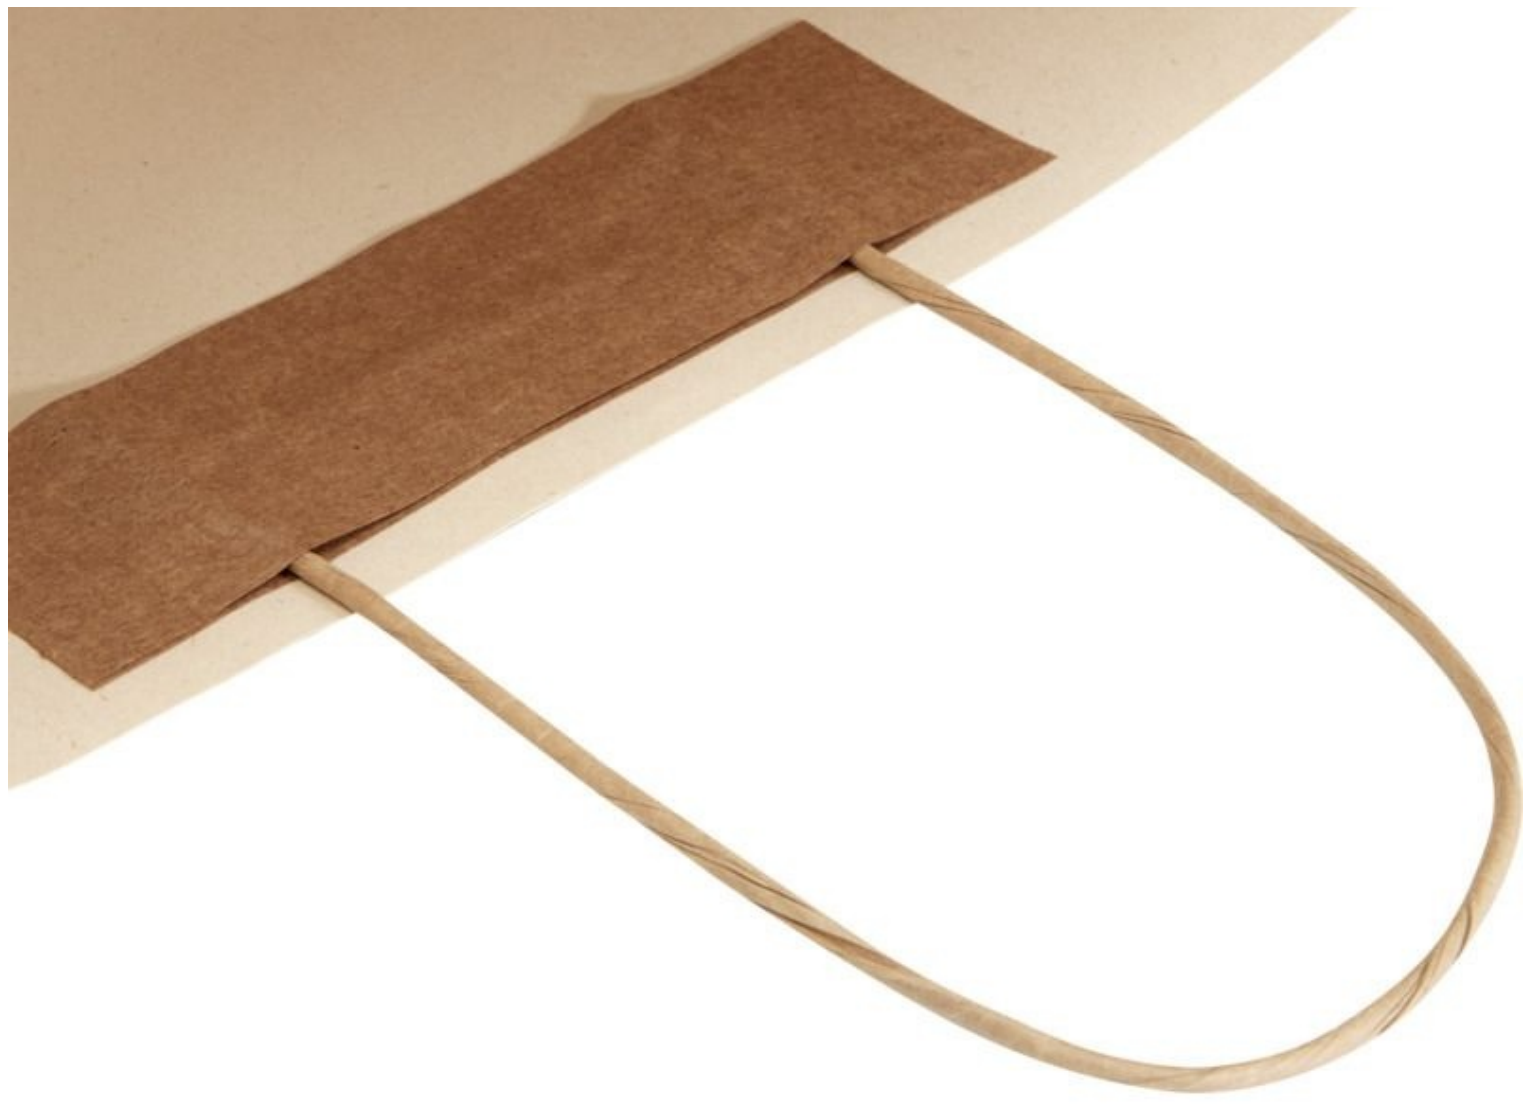

FEATURES

Brand	Tote bags
Base	
Fitting	No fixing
Ref	sac-pap-rec-3919
ID	3919
Delivery schedule	3-4 weeks
Category	Custom paper bags
Type	Tailored made packaging

DETAIL

Large 150 gsm paper bag (31 x 12 x 25 cm) with twisted paper handles. Customisable for effective commercial marketing. Made in Europe from agricultural waste, 100% recyclable. Sustainable packaging solution for environmentally conscious businesses and individuals.

150g recycled paper bag with twisted handles 31x12x25cm
Custom paper bags - Photo n° 7