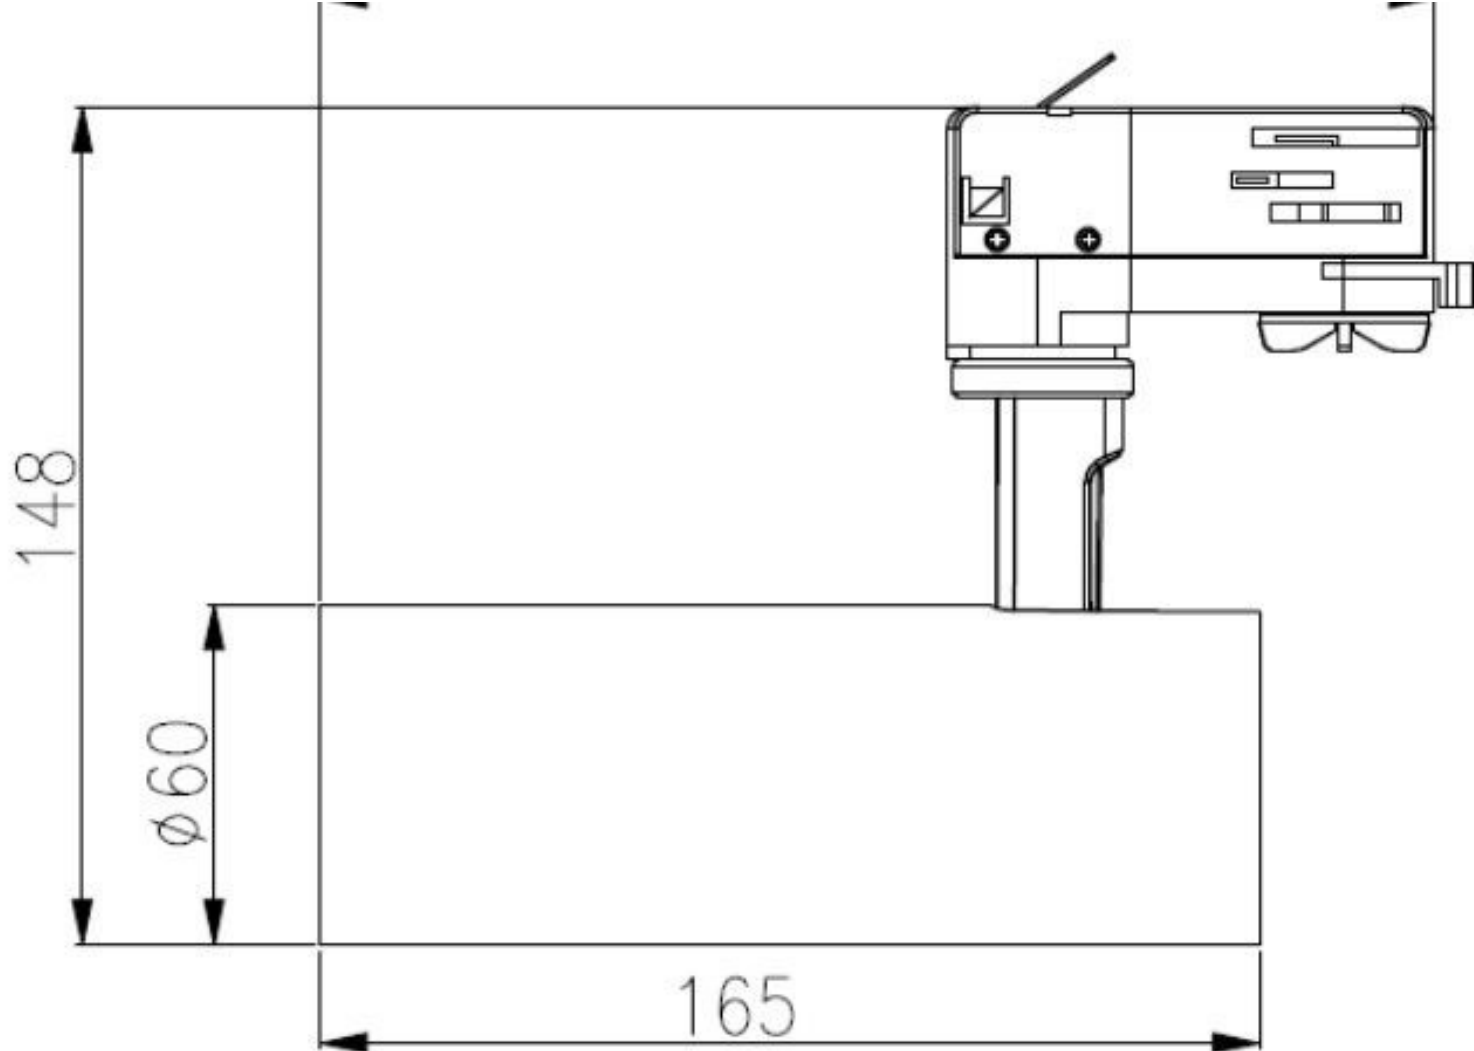

Available with gold, black or white decorative inner ring. Standard dimmable triac, ideal for use in hospitality projects.

White Led spot 15W 2700K

Tracklight spots led - Photo n° 5

FEATURES

Brand	Spots
Base	
Fitting	
Color	Blanc
Ref ID	pro-led-bla-3080 3080
Delivery schedule	1-5 working days
Category	Tracklight spots led
Type	Store lighting