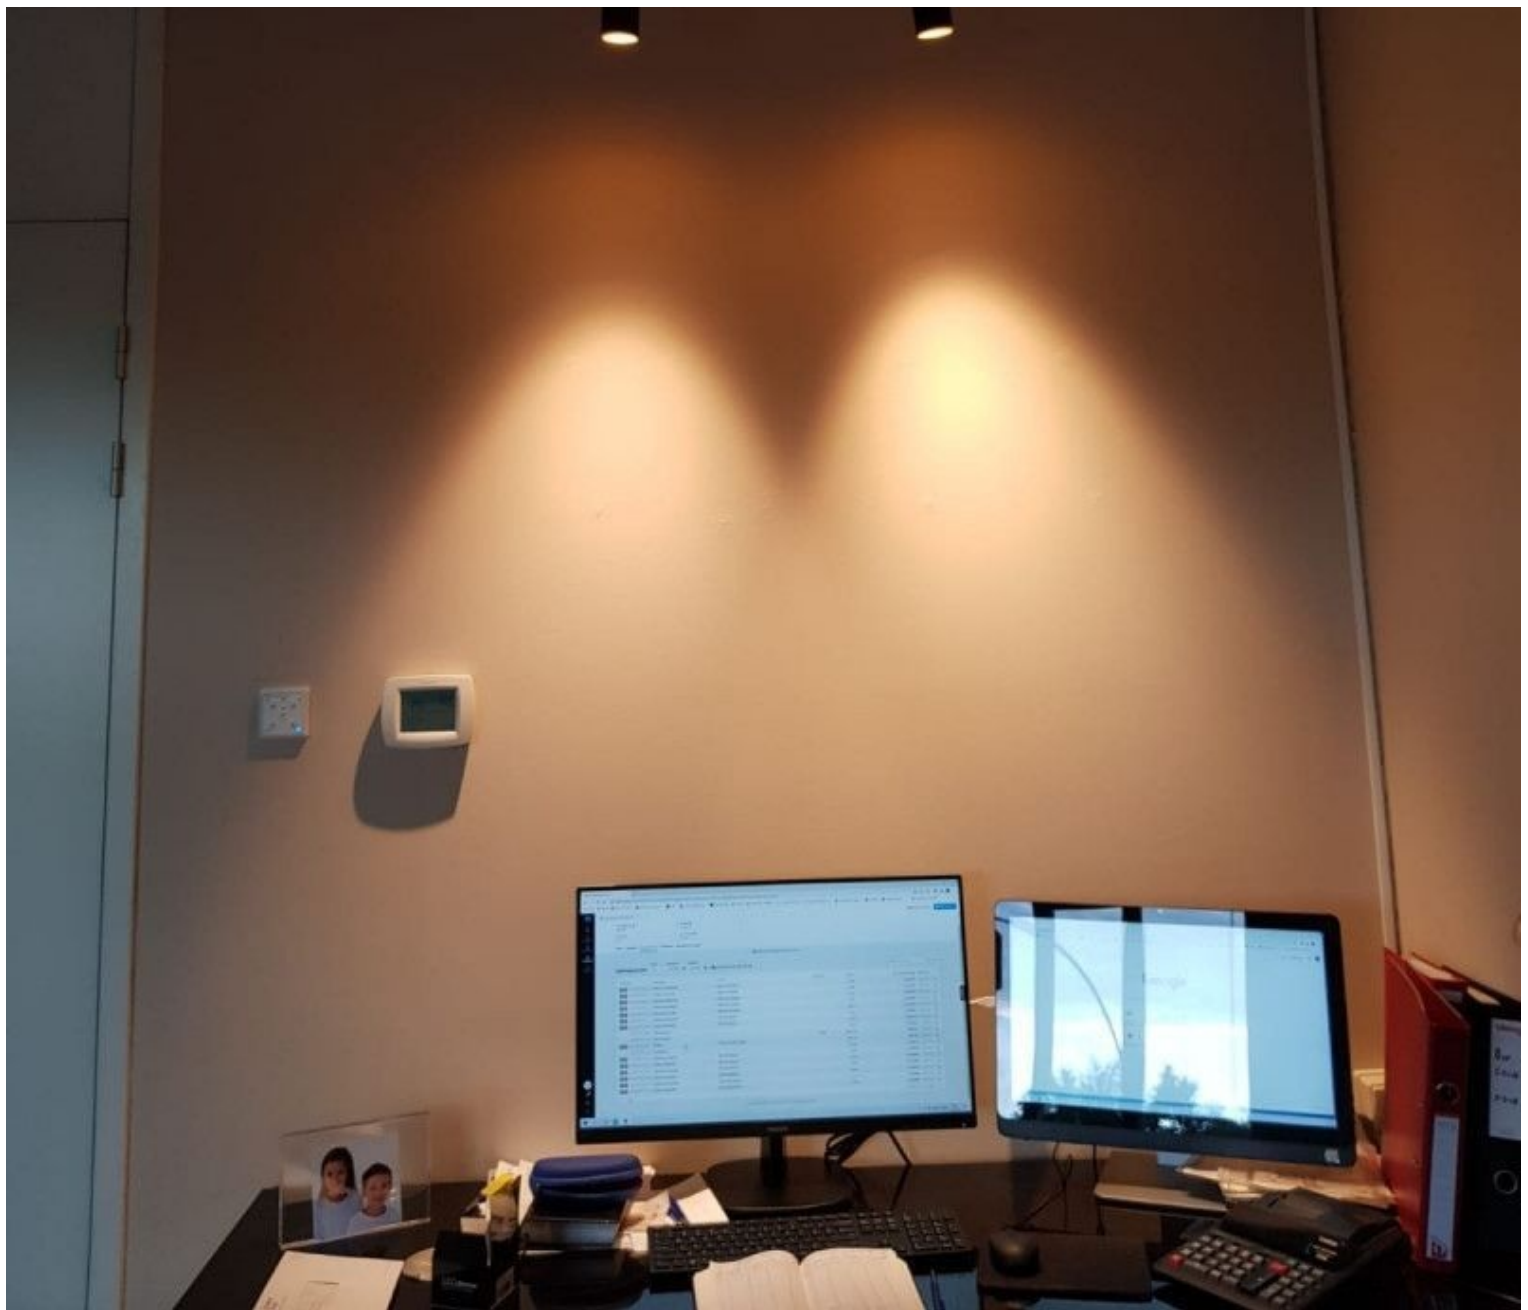

Available with gold, black or white decorative inner ring. Standard dimmable triac, ideal for use in hospitality projects.

White Led spot 15W 2700K

Tracklight spots led - Photo n° 4

FEATURES

Brand	Spots
Base	
Fitting	
Color	Blanc
Ref	pro-led-bla-3080
ID	3080
Delivery schedule	1-5 working days
Category	Tracklight spots led
Type	Store lighting