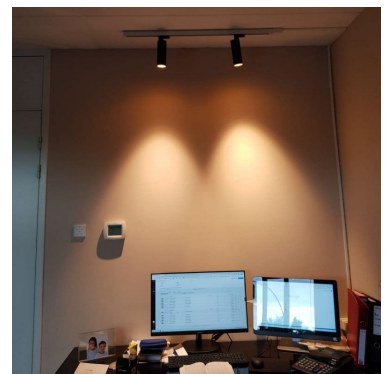

White Led spot 15W 2700K **79.95 €Ex VAT**

Tracklight spots led

FEATURES

Brand	Spots
Base	
Fitting	
Color	Blanc
Ref	pro-led-bla-3080
ID	3080
Delivery schedule	1-5 working days
Category	Tracklight spots led
Type	Store lighting

DETAIL

Do not hesitate to consult us for more information on our pro lighting ranges for your points of sale.

Our led spotlights are guaranteed for 3 years, lifetime 50,000 hours.

Led spotlight for three-phase rail compact aluminium with epoxy coating.

Available with gold, black or white decorative inner ring. Standard dimmable triac, ideal for use in hospitality projects.

DESCRIPTION

1. **Features:**
2. Bridgelux V10 LED driver
   - Global three-phase adaptor
   - Watt 15W
   - Lumen 1100
   - Kelvin 2700K
   - Lumen / Watt 75 lm / W
   - Beam angle 30°
   - IP value IP 20

White Led spot 15W 2700K