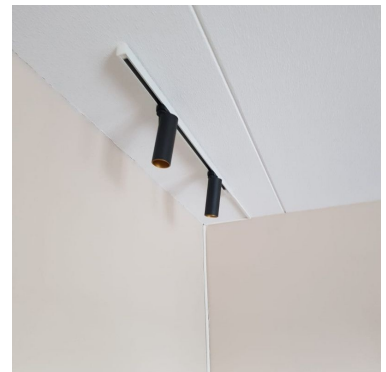

White Led spot 15W 2700K **79.95 €Ex VAT**

Tracklight spots led

FEATURES

Brand	Spots
Base	
Fitting	
Color	Blanc
Ref	pro-led-bla-3080
ID	3080
Delivery schedule	1-5 working days
Category	Tracklight spots led
Type	Store lighting

DETAIL

Do not hesitate to consult us for more information on our pro lighting ranges for your points of sale.

Our led spotlights are guaranteed for 3 years, lifetime 50,000 hours.

Led spotlight for three-phase rail compact aluminium with epoxy coating.

Available with gold, black or white decorative inner ring. Standard dimmable triac, ideal for use in hospitality projects.

DESCRIPTION

1. **Features:**
2. Bridgelux V10 LED driver
   - Global three-phase adaptor
   - Watt 15W
   - Lumen 1100
   - Kelvin 2700K
   - Lumen / Watt 75 lm / W
   - Beam angle 30°
   - IP value IP 20

White Led spot 15W 2700K