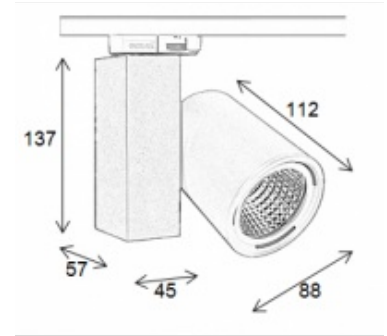

Track lighting Led black 3000Lm **129.00 €Ex VAT** Tracklight spots led

FEATURES

Brand	Eclairage
Base	
Fitting	No fixing
Color	Noir
Ref	spo-sur-rai-3384
ID	3384
Delivery schedule	1-5 working days
Category	Tracklight spots led
Type	Store lighting

- Watts: 540
- Lumens: 3000
- Light colour: Neutral white
- Kelvin: 4000K

Track lighting Led black 3000Lm

Tracklight spots led - Photo n° 1

FEATURES

Brand	Eclairage
Base	
Fitting	No fixing
Color	Noir
Ref	spo-sur-rai-3384
ID	3384
Delivery schedule	1-5 working days
Category	Tracklight spots led
Type	Store lighting