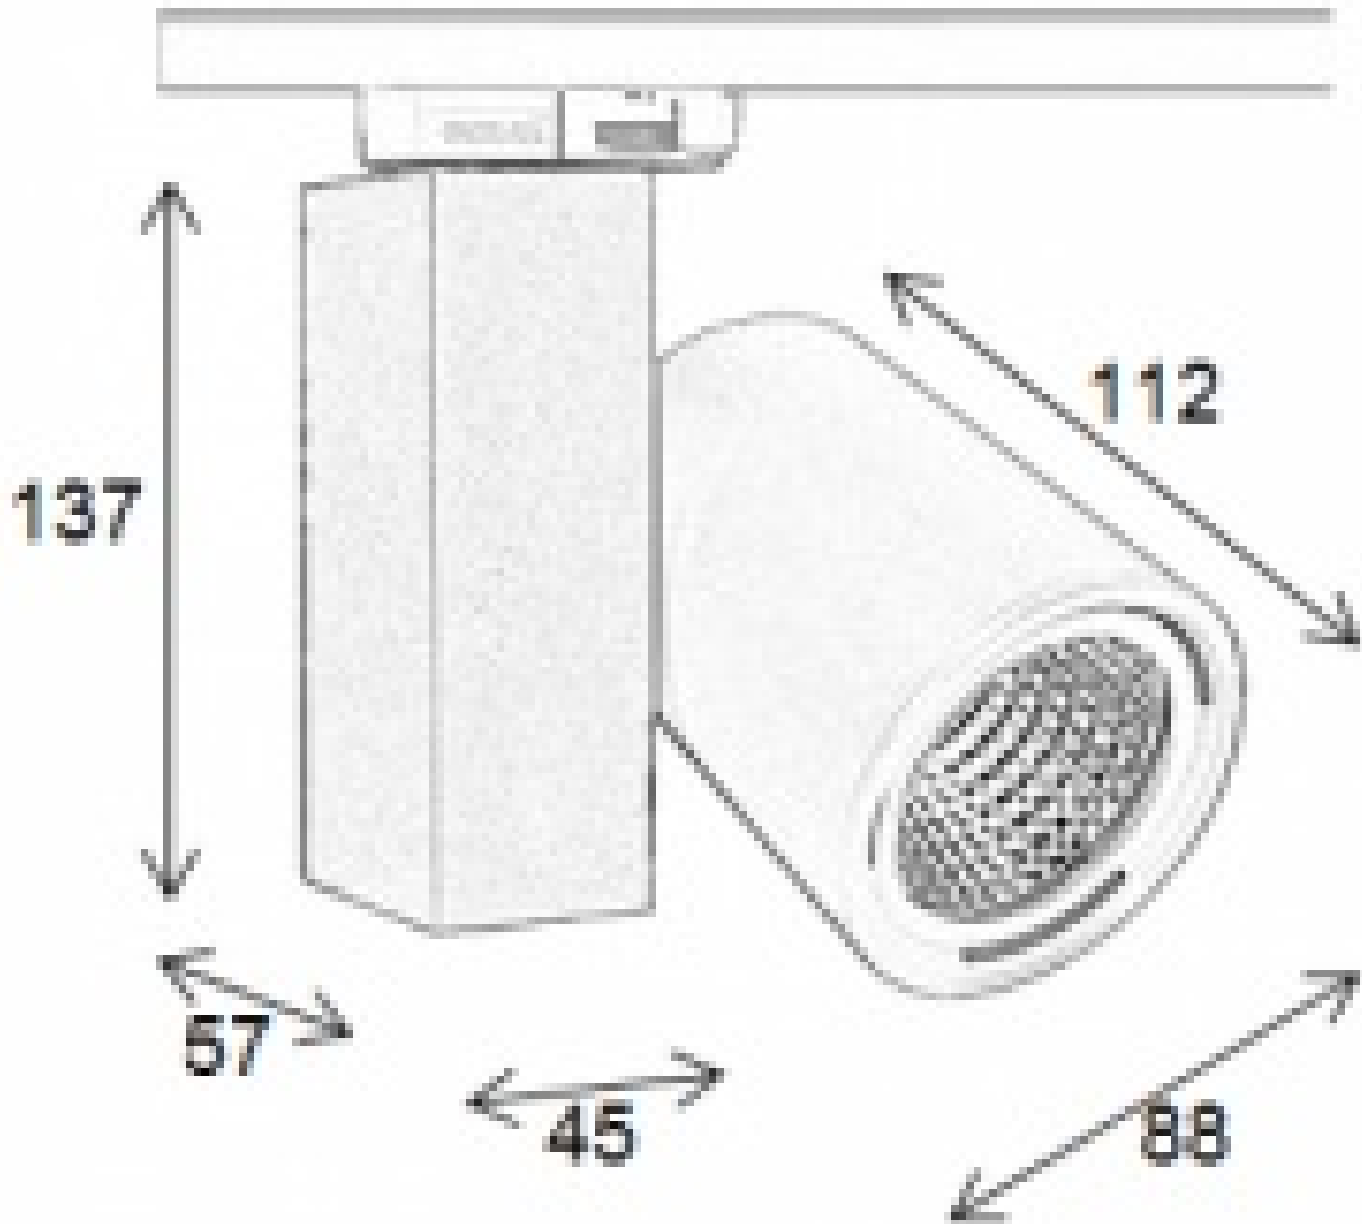

FEATURES

Brand	Eclairage
Base	
Fitting	No fixing
Color	Noir
Ref	spo-sur-rai-3384
ID	3384
Delivery schedule	1-5 working days
Category	Tracklight spots led
Type	Store lighting

DETAIL

Led spotlight on black track. Mannequins Shopping offers lighting solutions for professionals. Among our selection of professional lighting you will find our recessed LED spotlights, track mounted LED spotlights and decorative LED lighting.