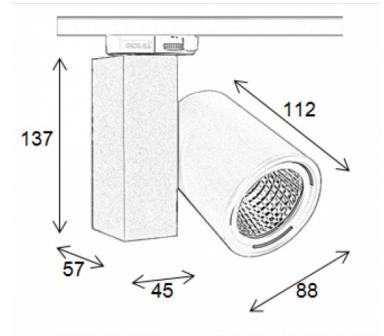

LED track lighting white 3000LM 129.00 €Ex VAT

Tracklight spots led

FEATURES

Brand	Eclairage
Base	
Fitting	No fixing
Color	Blanc
Ref	spo-sur-rai-3383
ID	3383
Delivery schedule	1-5 working days
Category	Tracklight spots led
Type	Store lighting