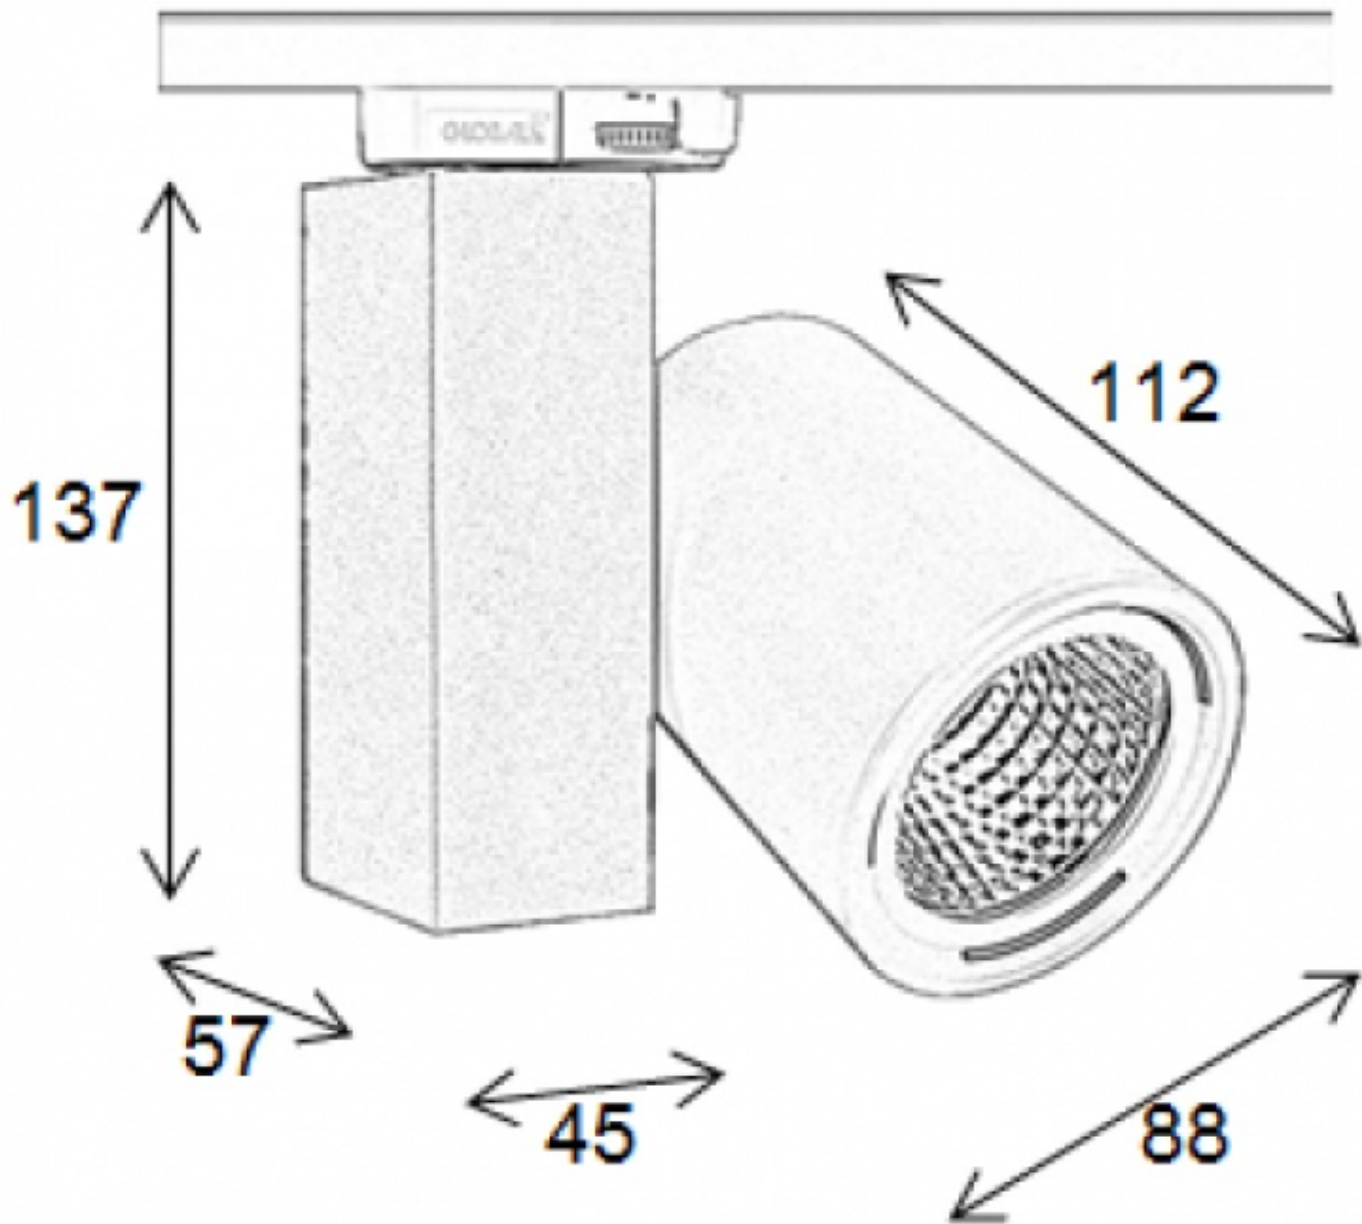

FEATURES

Brand	Eclairage
Base	No fixing
Fitting	Blanc
Color	spo-sur-rai-3383
Ref	3383
ID	1-5 working days
Delivery schedule	Tracklight spots led
Category	Store lighting
Type	

DETAIL

Spotlights on black Led rail. Mannequins Shopping offers you a selection of professional lighting for your shops. Among our lighting you will find our Led spots on rails, recessed spots, Led decorative lighting and many others.