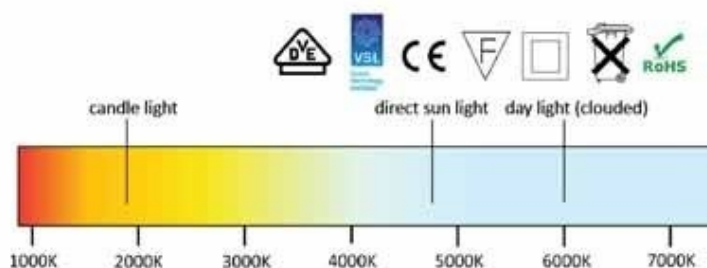

Tracklight spots led - Photo n° 2

Specs

lm/W	100 lm/W
Driver	LIFUD
LED	Citizen
On/off	50.000 X
Casing	Aluminum
IP code	IP 20
Energy label	A++
CRI code	90+