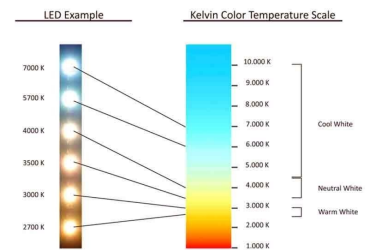

FEATURES

Brand	Spots
Base	
Fitting	
Color	Blanc
Ref	pro-led-30-2699
ID	2699
Delivery schedule	1-5 working days
Category	Tracklight spots led
Type	Store lighting

DETAIL

Do not hesitate to contact us for more information on our range of professional lighting for your points of sale. Photos of our products on request. Our 3-phase LED spotlights are guaranteed for 3 years, life span 50,000 hours.

DESCRIPTION

1. **Features:**
2. Mounting rail system
   - Watt 30W
   - Lumen 3000
   - Clear colour Warm white
   - Kelvin 3500K Kelvin
   - Lumen / Watt 100 lm / W
   - Variable Angle Beam