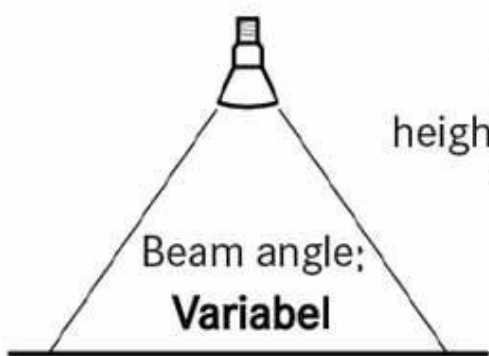

Hanging
height meters
Variable

Power factor:

0,93>

CRI:
color rendering index

80 of 95

Operating
temperature: