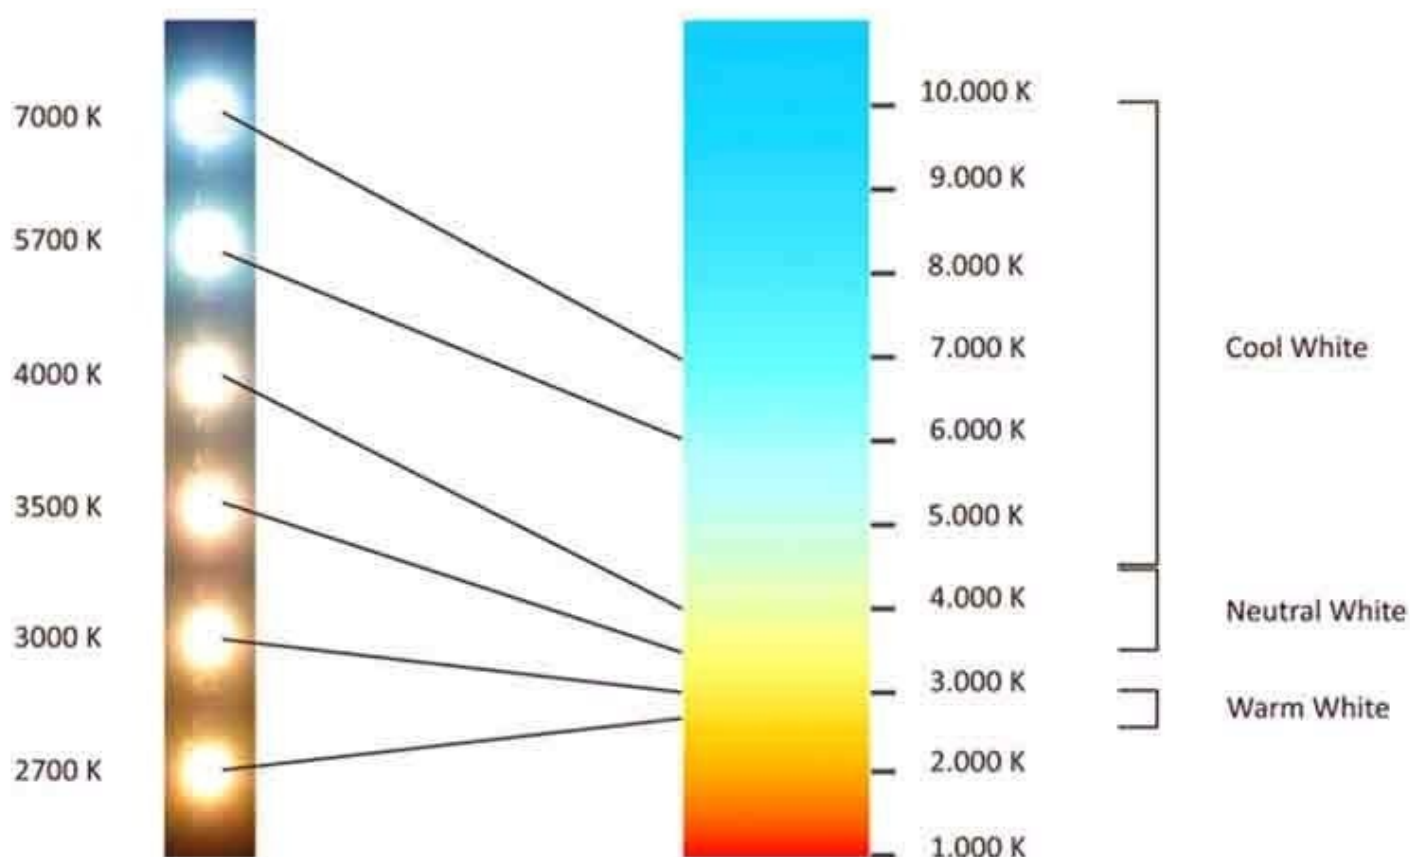

LED Example

Kelvin Color Temperature Scale