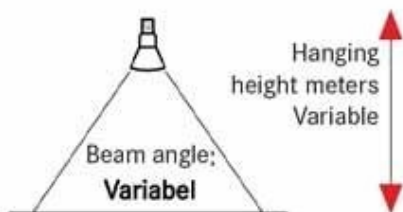

LED Track spot Spirit

Description	Watt	Lumen	Lichtkleur	Kelvin
LED Track Spot Spirit grey	30 W	3000	Warm white	3000K

Power factor:

0,93>

CRI:
color rendering index

80 of 95

Operating temperature:

+55°C / -25°C

Life span:

30.000 hrs:

Guarantee:

3 Years:

FEATURES

Brand	Spots
Base	
Fitting	
Color	Blanc
Ref	pro-led-30-2699
ID	2699
Delivery schedule	1-5 working days
Category	Tracklight spots led
Type	Store lighting

DETAIL

Do not hesitate to contact us for more information on our range of professional lighting for your points of sale. Photos of our products on request. Our 3-phase LED spotlights are guaranteed for 3 years, life span 50,000 hours.

Led spot 30 W for retail lighting White 3500 KELVIN

Tracklight spots led - Photo n° 3