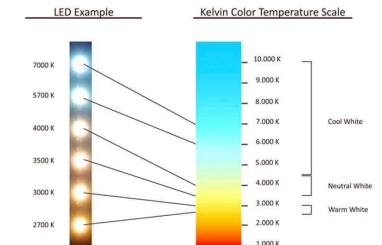

FEATURES

Brand	Spots
Base	
Fitting	
Color	Noir
Ref	pro-led-30-2697
ID	2697
Delivery schedule	1-5 working days
Category	Tracklight spots led
Type	Store lighting

DETAIL

Professional lighting offer to equip your shops. Our LED projectors are guaranteed for 3 years, 50,000 hours.

DESCRIPTION

1. **Features:**
2. Mounting rail system
   - Watt 30W
   - Lumen 3000
   - Clear colour Warm white
   - Kelvin 3500K
   - Lumen / Watt 100 lm / W
   - Variable beam angle
   - IRC 80 or 95

Led spot 30 W for retail lighting Spirit black