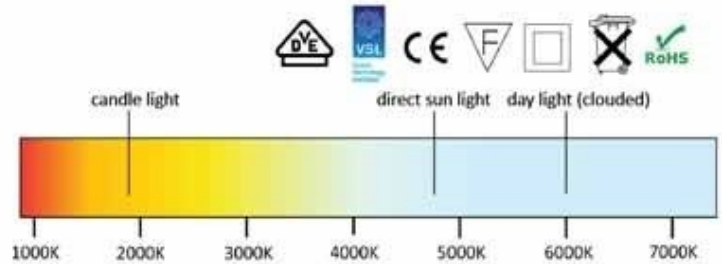

LED Track spot Spirit	
Power	30 W
Light output	3000
Color temperature	Warm white 3000K

 Beam angle: **Variable**
 Hanging height meters: **Variable**
 Power factor: **0,93>**
 CRI: **80 of 95**
 Operating temperature: **+55 °C / -25 °C**
 Life span: **30,000 hrs.**
 Guarantee: **3 Years**

Driver LIFUD

LED Citizen

On/off 50.000 X

Casing Aluminum

IP code IP 20

Energy label A++

CRI code 90+

LED Track spot Spirit

Description	Watt	Lumen	Lichtkleur	Kelvin
LED Track Spot Spirit grey	30 W	3000	Warm white	3000K

Power factor:

0,93>

CRI:
color rendering index

80 of 95

Operating temperature:

+55°C / -25°C

Life span: