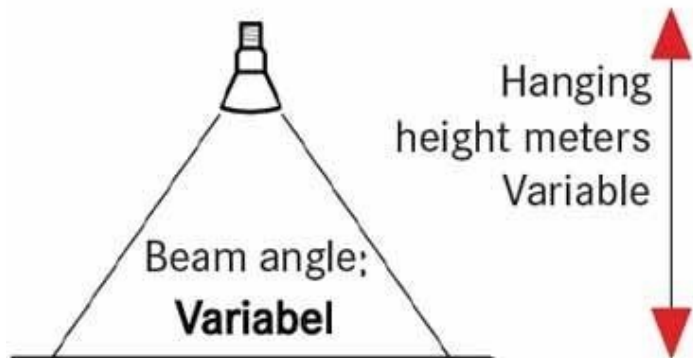

Power factor:

0,93>

CRI:
color rendering index

80 of 95

Operating temperature:

+55°C / -25°C

Life span:

30.000 hrs:

Guarantee:

3 Years:

FEATURES

Brand	Spots
Base Fitting	
Color	Noir
Ref ID	pro-led-30-2697 2697
Delivery schedule	1-5 working days
Category	Tracklight spots led
Type	Store lighting

DETAIL

Professional lighting offer to equip your shops. Our LED projectors are guaranteed for 3 years, 50,000 hours.

Led spot 30 W for retail lighting Spirit black

Tracklight spots led - Photo n° 4