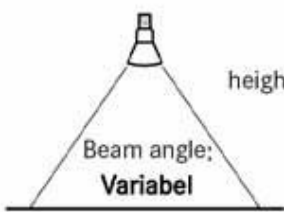

LED Track spot Spirit

Description	Watt	Lumen	Lichtkleur	Kelvin
LED Track Spot Spirit grey	30 W	3000	Warm white	3000K

Power factor:

0,93>

CRI:
color rendering index

80 of 95

Operating temperature:

+55°C / -25°C

Life span:

30.000 hrs:

Guarantee:

3 Years:

FEATURES

Brand	Spots
Base	
Fitting	
Color	Noir
Ref	pro-led-30-2697
ID	2697
Delivery schedule	1-5 working days
Category	Tracklight spots led
Type	Store lighting

DETAIL

Professional lighting offer to equip your shops. Our LED projectors are guaranteed for 3 years, 50,000 hours.

Led spot 30 W for retail lighting Spirit black

Tracklight spots led - Photo n° 3