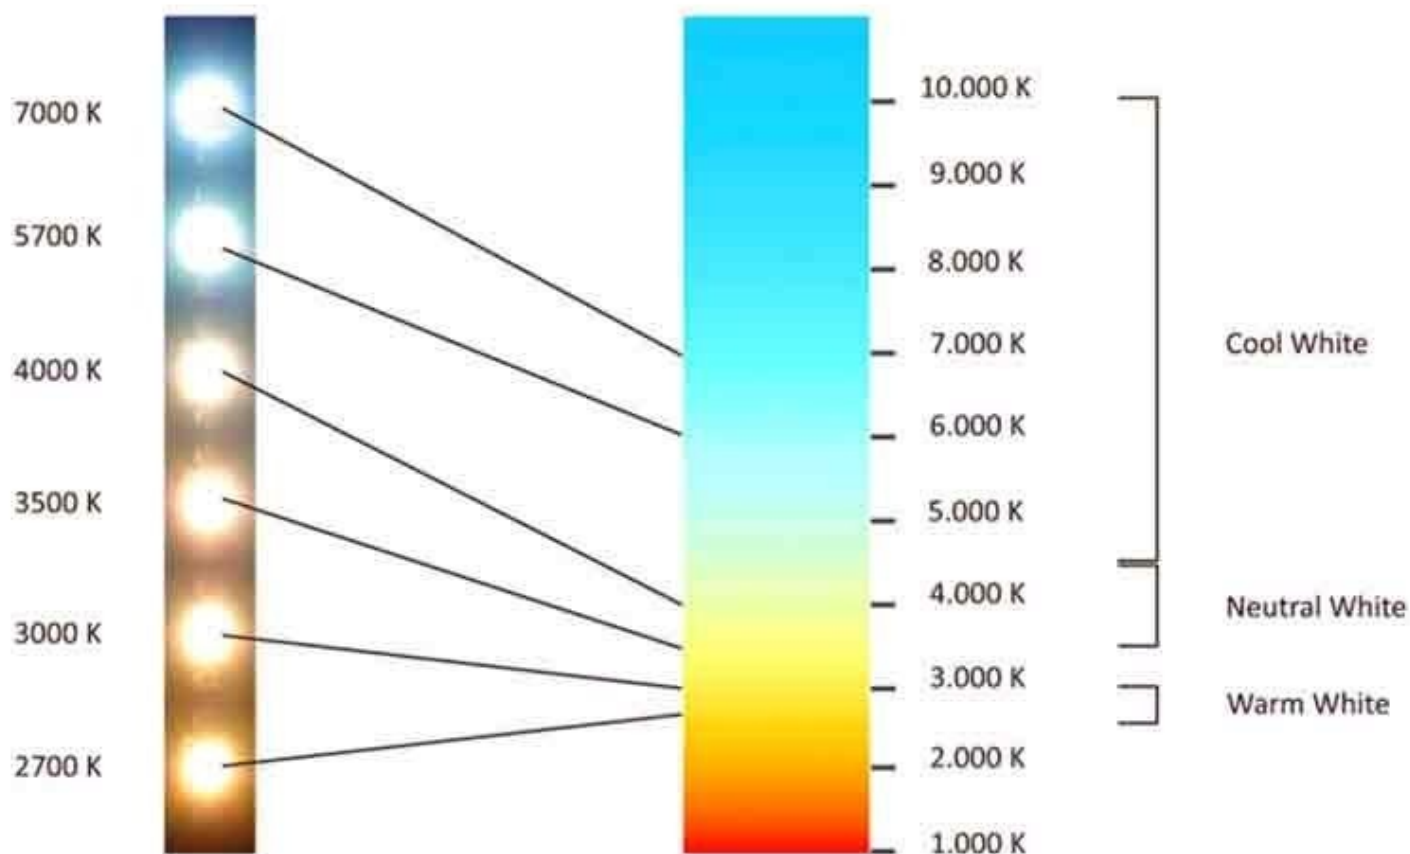

LED Example

Kelvin Color Temperature Scale