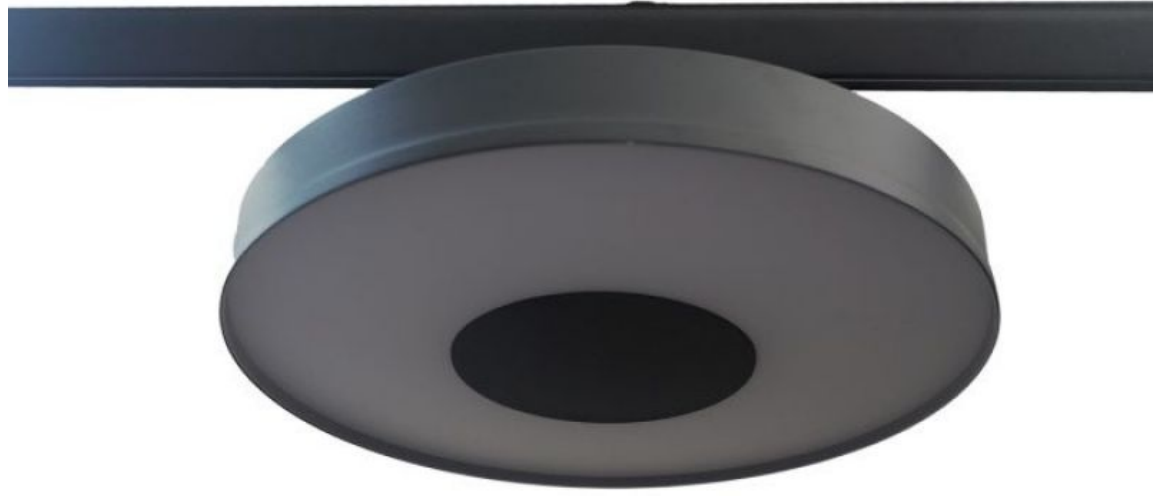

LED light disc on black rail **99.95 €Ex VAT**

Tracklight spots led

FEATURES

Brand	Eclairage
Base	
Fitting	
Color	Noir
Ref	dis-lum-led-3890
ID	3890
Delivery schedule	1-5 working days
Category	Tracklight spots led
Type	Store lighting

DETAIL

Don't hesitate to contact us for more information on our pro lighting ranges for your points of sale.

Our LED lighting is guaranteed for 3 years and has a life expectancy of 50,000 hours. Are you looking for a modular solution that allows you to adapt your lighting to the configuration and layout of your sales area, or do you simply not have a suspended ceiling?

DESCRIPTION

- LED Track lighting Galactic Black 2700K
- Features:**
- Mounting track system
 - Brightness 4000 Lm
 - Light colour Extra warm white
 - Watt 35W
 - Kelvin 2700K
 - Radiation angle 120
 - CRI 94+

LED light disc on black rail

Tracklight spots led - Photo n° 1

- Burning time 50,000 hours
- 3 year warranty

FEATURES

Brand	Eclairage
Base	
Fitting	
Color	Noir
Ref	dis-lum-led-3890
ID	3890
Delivery schedule	1-5 working days
Category	Tracklight spots led
Type	Store lighting