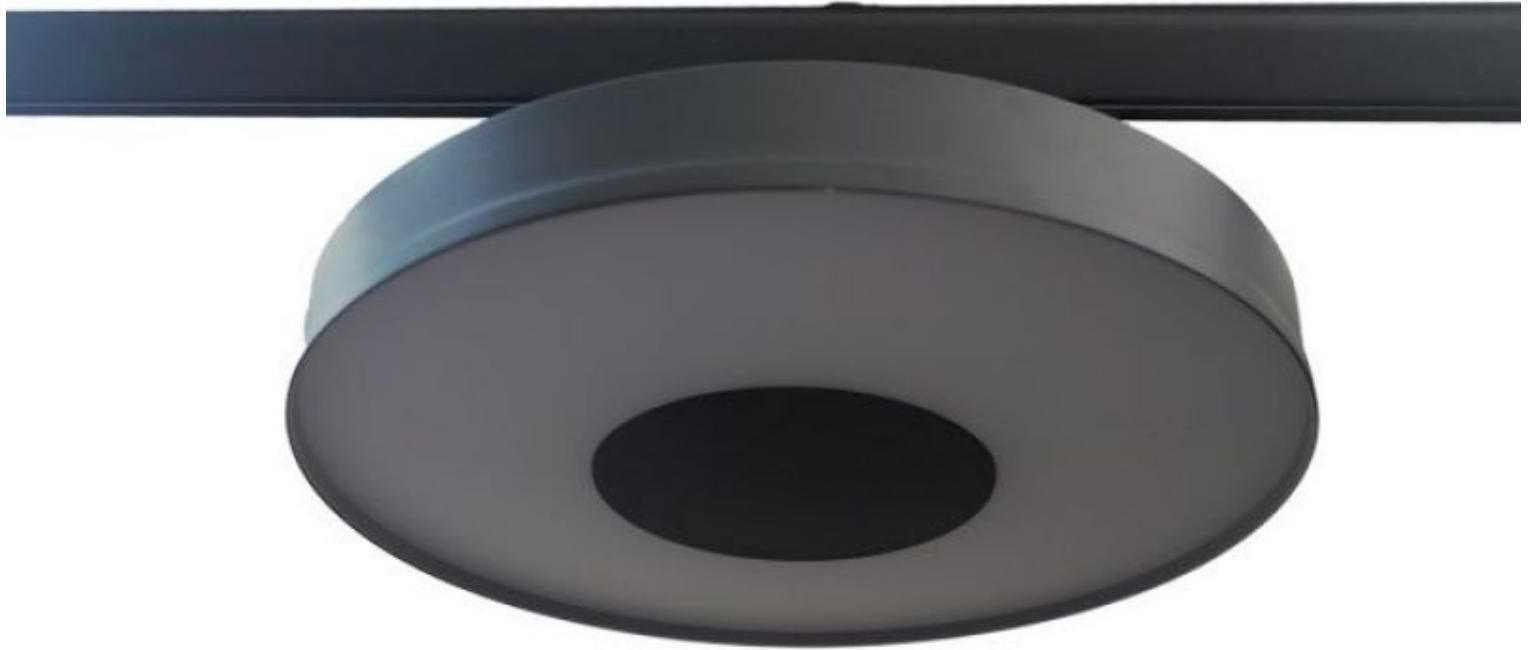

LED light disc on black rail **99.95 €Ex VAT**

Tracklight spots led

FEATURES

Brand	Eclairage
Base	
Fitting	
Color	Noir
Ref	dis-lum-led-3890
ID	3890
Delivery schedule	1-5 working days
Category	Tracklight spots led
Type	Store lighting

DETAIL

Don't hesitate to contact us for more information on our pro lighting ranges for your points of sale.

Our LED lighting is guaranteed for 3 years and has a life expectancy of 50,000 hours. Are you looking for a modular solution that allows you to adapt your lighting to the configuration and layout of your sales area, or do you simply not have a suspended ceiling?

DESCRIPTION

- LED Track lighting Galactic Black 2700K
- Features:**
- Mounting track system
 - Brightness 4000 Lm
 - Light colour Extra warm white
 - Watt 35W
 - Kelvin 2700K
 - Radiation angle 120
 - CRI 94+

LED light disc on black rail

Tracklight spots led - Photo n° 1

- Burning time 50,000 hours
- 3 year warranty

FEATURES

Brand	Eclairage
Base	
Fitting	
Color	Noir
Ref	dis-lum-led-3890
ID	3890
Delivery schedule	1-5 working days
Category	Tracklight spots led
Type	Store lighting