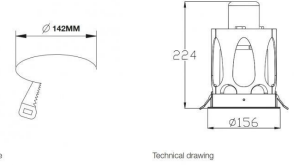

Downlight led nova 34w 80.00 € Ex VAT

Spotlights led

Hole size

Technical drawing

NOVA

PRODUCT MATERIAL ▶ Die-cast aluminum + aluminum

LIGHT SOURCE ▶ SLM G4

MODULE LIFETIME ▶ Approx. 50,000 hours

LED COOLING ▶ Passive cooling

DRIVER ▶ Incl. Xitanium driver

COLORS (s) ▶ ● = RAL 9003 white
○ = RAL 9005 black
◐ = RAL 9006 silu

BEAM ANGLE ▶ 24°

ADJUSTABLE ▶ Yes

SIZE ▶ 156 x 224MM

OPTIONS

EMERGENCY BALLAST ▶ 0157.999.99 1 - 3 hours

OPTIONAL BEAM ANGLE ▶ 16° / 30°

DIFFUSER ▶ 0150.999.99 (Positad diffuser)

DIFFUSER W/ HOLE ▶ 0155.999.99 (Positad diffuser)

DIMMABLE ▶ Dimmable DALI

INFORMATION

WARRANTY ▶ 5 years
s = product color code. See colors

FEATURES

- **Brand** Spots
- **Base**
- **Fitting**
- **Color** Gris
- **Ref ID** spo-led-enc-472 472
- **Delivery schedule** 1-2 working days
- **Category** Spotlights led
- **Type** Store lighting

DETAIL

Pack of 6 LED spots on rail 34W 80 ° white.

Equip this lot of Spot LED 34W. These rail spots will perfectly fit any type of need, you will be able to light any type of public places such as shops, exhibition halls or a space that requires highlighting a product.

Adjustable vertically and horizontally, this 34W LED spotlight is oriented in all directions and allows you to change the mood of your space and direct the light flow at your leisure.

DESCRIPTION

Downlight led nova 34 watt.

Downlight led nova 34w