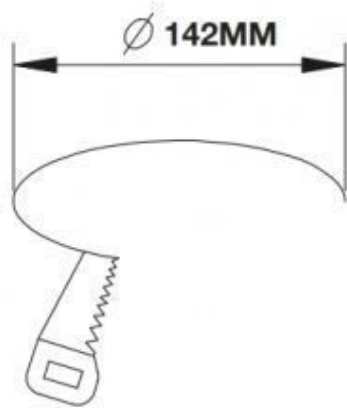

Hole size

Technical drawing

FEATURES

Brand	Spots
Base Fitting	
Color	Gris
Ref ID	spo-led-enc-472 472
Delivery schedule	1-2 working days
Category	Spotlights led
Type	Store lighting

DETAIL

Pack of 6 LED spots on rail 34W 80 ° white.

Equip this lot of Spot LED 34W. These rail spots will perfectly fit any type of need, you will be able to light any type of public places such as shops, exhibition halls or a space that requires highlighting a product.

Adjustable vertically and horizontally, this 34W LED spotlight is oriented in all directions and allows you to change the mood of your space and direct the light flow at your leisure.

Downlight led nova 34w Spotlights led - Photo n° 3

NOVA