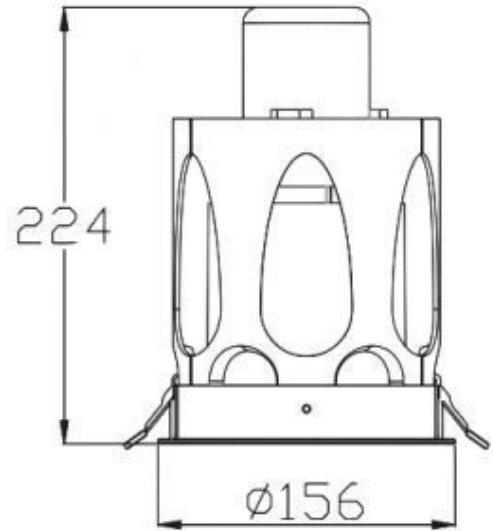

Technical drawing

FEATURES

Brand	Spots
Base Fitting	
Color	Gris
Ref ID	spo-led-enc-472 472
Delivery schedule	1-2 working days
Category	Spotlights led
Type	Store lighting

DETAIL

Pack of 6 LED spots on rail 34W 80 ° white.

Equip this lot of Spot LED 34W. These rail spots will perfectly fit any type of need, you will be able to light any type of public places such as shops, exhibition halls or a space that requires highlighting a product.

Adjustable vertically and horizontally, this 34W LED spotlight is oriented in all directions and allows you to change the mood of your space and direct the light flow at your leisure.

Downlight led nova 34w Spotlights led - Photo n° 3

NOVA