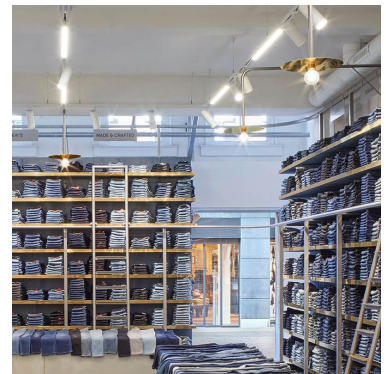

White linear led light rail 60 cm 4000 Kelvin **59.95 €Ex VAT**

Linear led track lighting

FEATURES

Brand	Eclairage
Base	
Fitting	
Color	Blanc
Ref	rai-lum-led-3148
ID	3148
Delivery schedule	1-5 working days
Category	Linear led track lighting
Type	Store lighting

DETAIL

Don't hesitate to contact us for more information about our professional lighting ranges for your points of sale.

Our led linear tracks are guaranteed for 3 years, lifetime 50,000 hours.

Are you looking for a modular solution that allows you to adapt your lighting to the configuration and layout of your sales area, or do you simply not have a false ceiling?

DESCRIPTION

White linear LED lighting. The professional lighting is ideal to highlight your business. The white Led lighting solution is 60 cm long and has a power of 4000 Kelvin.

White linear led light rail 60 cm 4000 Kelvin