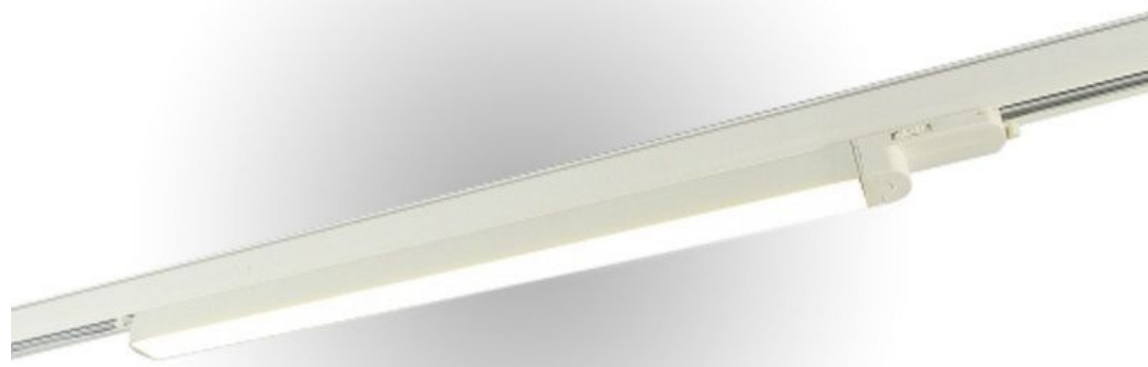

White linear led light rail 60 cm 4000 Kelvin **59.95 €Ex VAT**

Linear led track lighting

FEATURES

Brand	Eclairage
Base	
Fitting	
Color	Blanc
Ref	rai-lum-led-3148
ID	3148
Delivery schedule	1-5 working days
Category	Linear led track lighting
Type	Store lighting

DETAIL

Don't hesitate to contact us for more information about our professional lighting ranges for your points of sale.

Our led linear tracks are guaranteed for 3 years, lifetime 50,000 hours.

Are you looking for a modular solution that allows you to adapt your lighting to the configuration and layout of your sales area, or do you simply not have a false ceiling?

DESCRIPTION

White linear LED lighting.The professional lighting is ideal to highlight your business. The white Led lighting solution is 60 cm long and has a power of 4000 Kelvin.

White linear led light rail 60 cm 4000 Kelvin