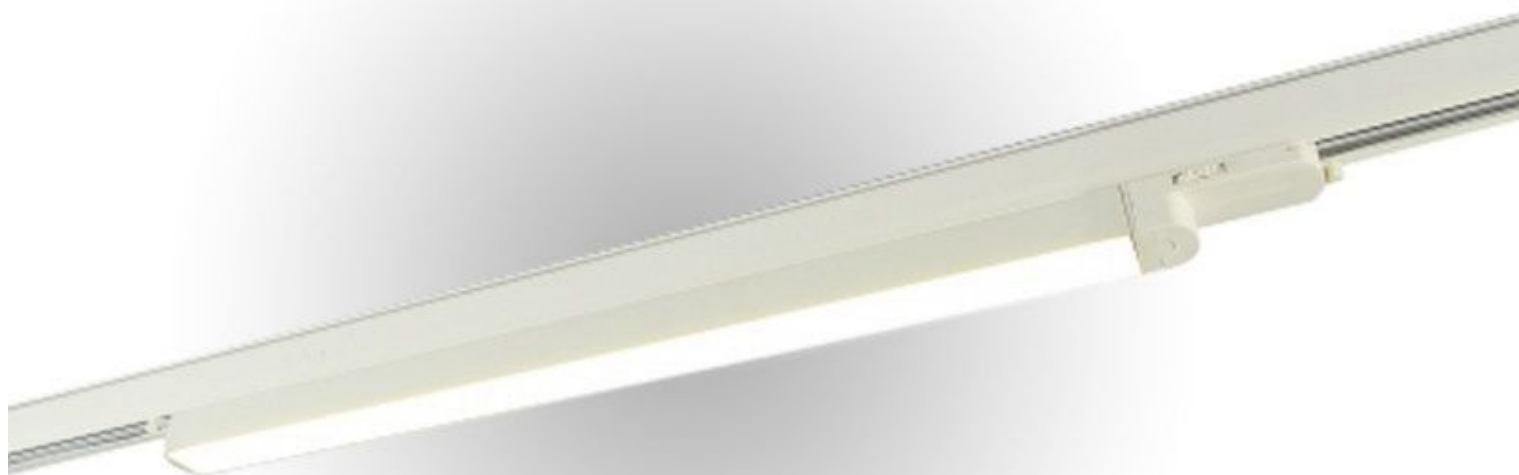

Linear led track lighting - Photo n°1

FEATURES

Brand	Eclairage
Base	
Fitting	
Color	Blanc
Ref	rai-lum-led-3148
ID	3148
Delivery schedule	1-5 working days
Category	Linear led track lighting
Type	Store lighting

DETAIL

Don't hesitate to contact us for more information about our professional lighting ranges for your points of sale.

Our led linear tracks are guaranteed for 3 years, lifetime 50,000 hours.

Are you looking for a modular solution that allows you to adapt your lighting to the configuration and layout of your sales area, or do you simply not have a false ceiling?

White linear led light rail 60 cm 4000 Kelvin

Linear led track lighting - Photo n° 2