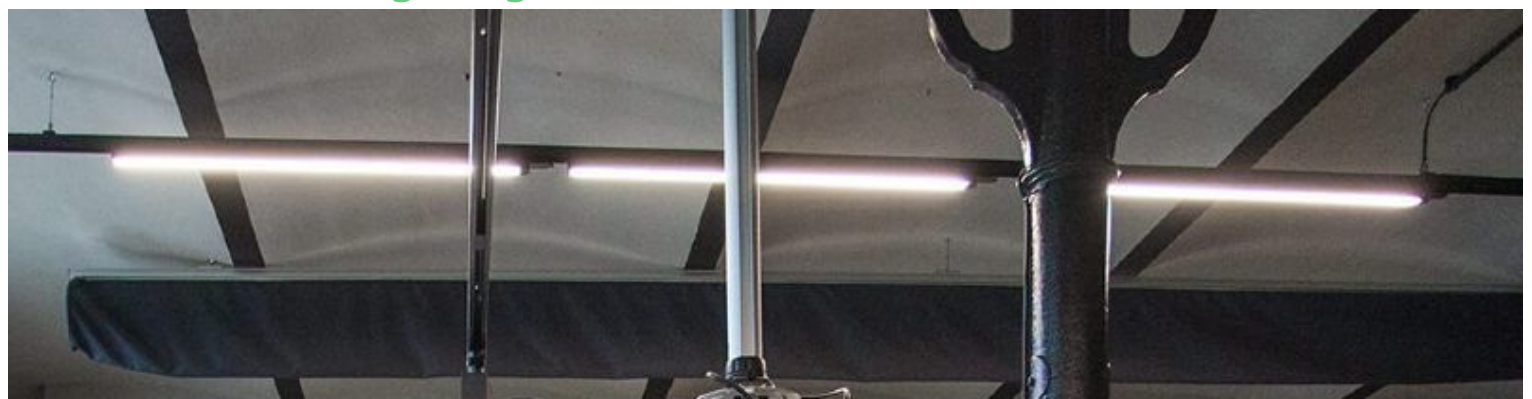

White linear led light rail 60 cm 4000 Kelvin

Linear led track lighting - Photo n° 6