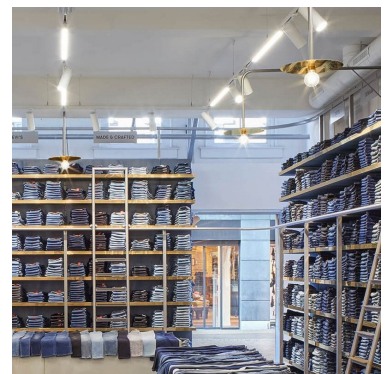

White linear led light rail 120 cm 4000 Kelvin **79.95 €Ex VAT**

Linear led track lighting

FEATURES

Brand	Eclairage
Base	
Fitting	
Color	Blanc
Ref	rai-lum-led-3147
ID	3147
Delivery schedule	1-5 working days
Category	Linear led track lighting
Type	Store lighting

DETAIL

Do not hesitate to consult us for more information on our ranges of pro lighting for your points of sale.

Our LED linear tracks are guaranteed for 3 years, lifetime 50,000 hours.

Are you looking for a modular solution that allows you to adapt your lighting to the configuration and layout of your sales area, or do you simply not have a false ceiling?

DESCRIPTION

White Led track lighting. This professional lighting is ideal to enhance your business. The Led track light illuminates and decorates your shop, with a natural light.

White linear led light rail 120 cm 4000 Kelvin