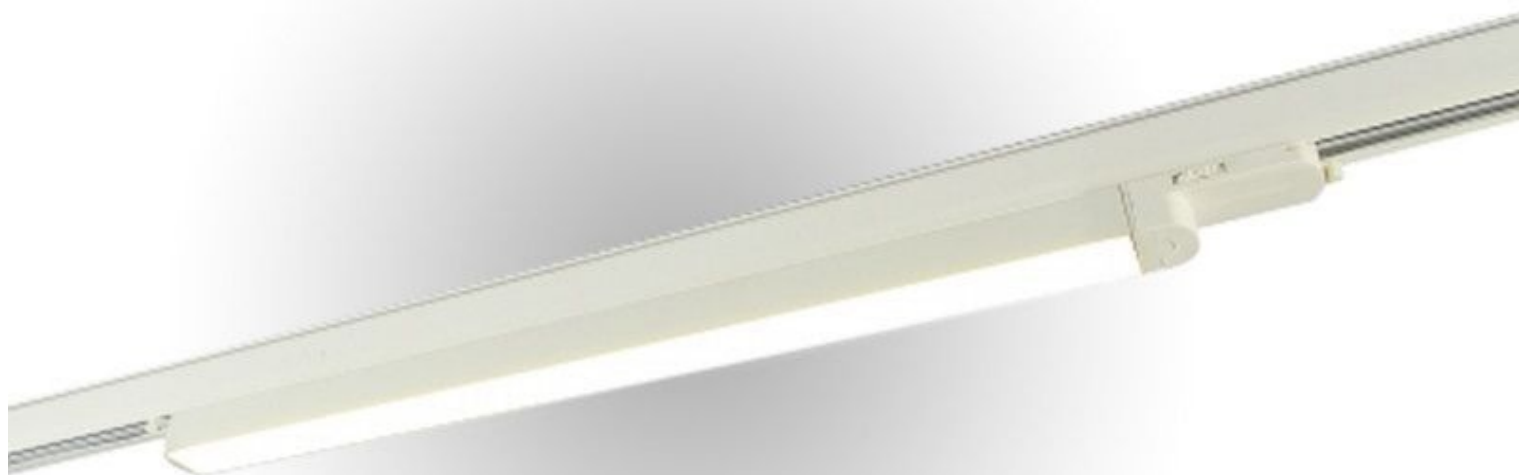

Linear led track lighting - Photo n°1

FEATURES

Brand	Eclairage
Base	
Fitting	
Color	Blanc
Ref	rai-lum-led-3147
ID	3147
Delivery schedule	1-5 working days
Category	Linear led track lighting
Type	Store lighting

DETAIL

Do not hesitate to consult us for more information on our ranges of pro lighting for your points of sale.

Our LED linear tracks are guaranteed for 3 years, lifetime 50,000 hours.

Are you looking for a modular solution that allows you to adapt your lighting to the configuration and layout of your sales area, or do you simply not have a false ceiling?

White linear led light rail 120 cm 4000 Kelvin

Linear led track lighting - Photo n° 2