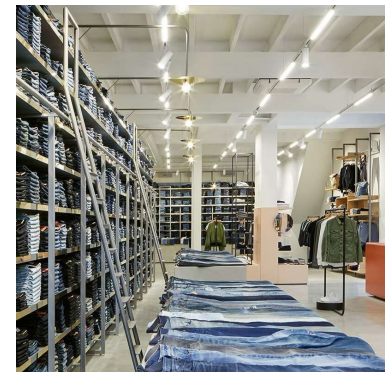

White linear led light rail 120 cm 3500 Kelvin 30W **79.95 €Ex VAT**

Linear led track lighting

FEATURES

Brand	Spots
Base	
Fitting	
Color	Blanc
Ref	rai-lum-led-2862
ID	2862
Delivery schedule	Immediate shipment
Category	Linear led track lighting
Type	Store lighting