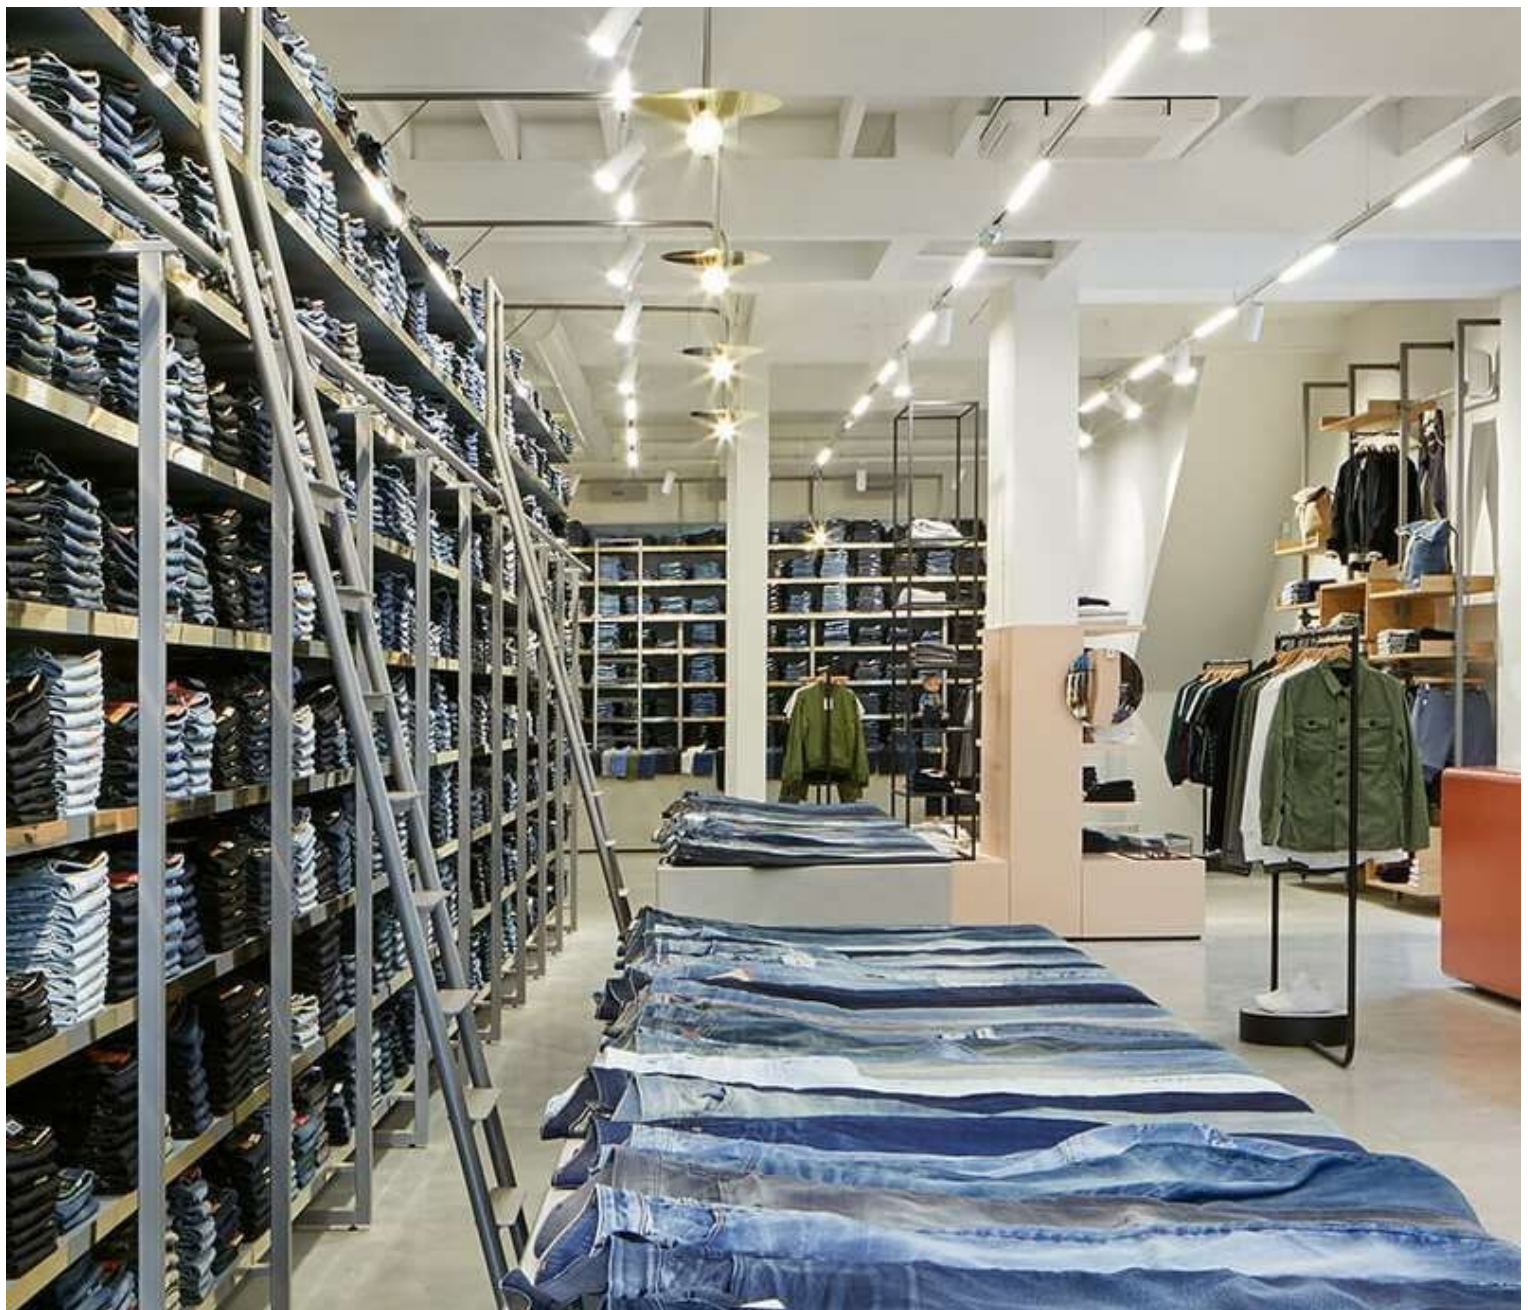

White linear led light rail 120 cm 3500 Kelvin 30W

Linear led track lighting - Photo n° 4

FEATURES

Brand	Spots
Base	
Fitting	
Color	Blanc
Ref	rai-lum-led-2862
ID	2862
Delivery schedule	Immediate shipment
Category	Linear led track lighting
Type	Store lighting