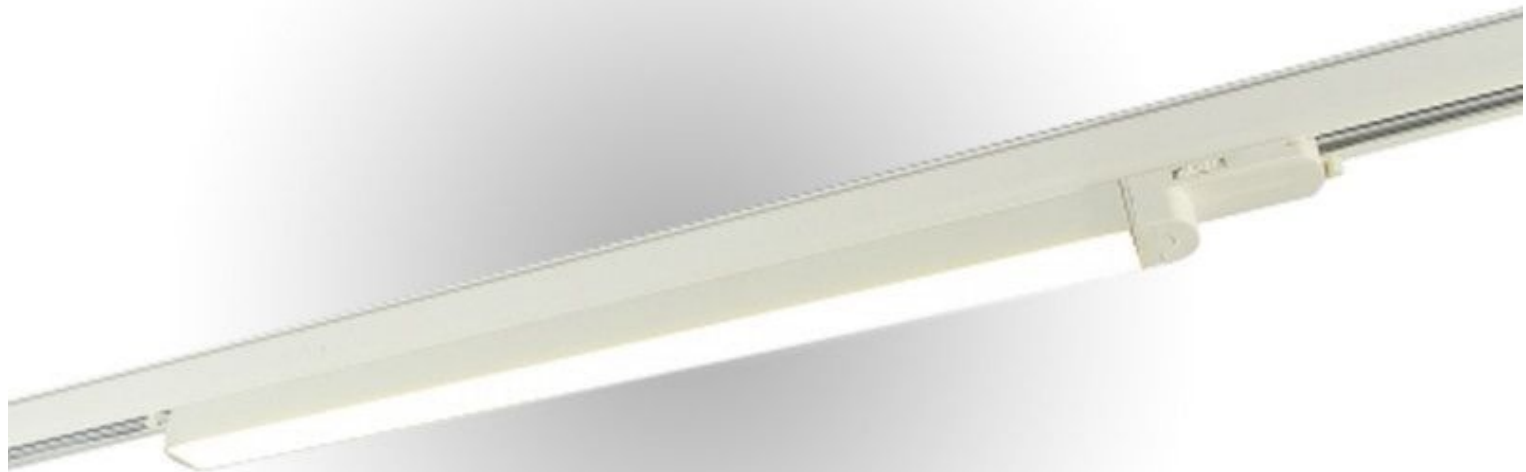

• Circuits 50000 x
• IP rating IP 20

Linear led track lighting - Photo n°1

FEATURES

Brand	Spots
Base	
Fitting	
Color	Blanc
Ref	rai-lum-led-2862
ID	2862
Delivery schedule	Immediate shipment
Category	Linear led track lighting
Type	Store lighting

DETAIL

Do not hesitate to consult us for more information on our pro lighting ranges for your points of sale. Our LED spot projectors are guaranteed for 3 years. You're looking for a modular solution that allows you to adapt your lighting to the configuration and layout of your sales area, or you simply don't have a false ceiling.

White linear led light rail 120 cm 3500 Kelvin 30W

Linear led track lighting - Photo n° 2