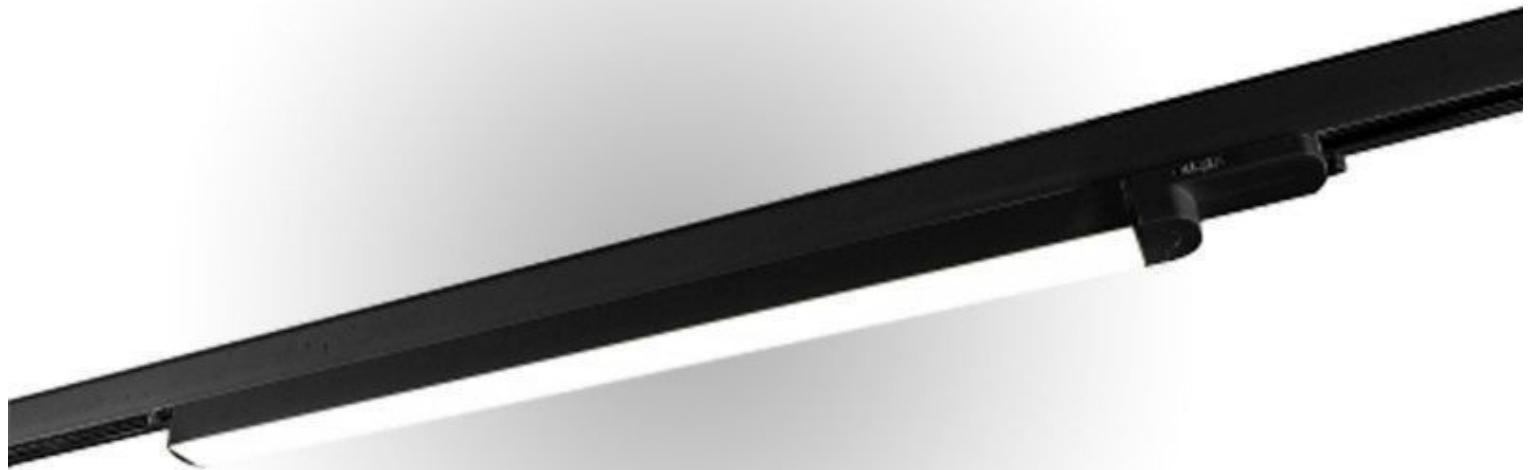

Linear led track lighting - Photo n°1

FEATURES

Brand	Eclairage
Base	Round wood
Fitting	
Color	Noir
Ref	rai-lum-led-3401
ID	3401
Delivery schedule	1-5 working days
Category	Linear led track lighting
Type	Store lighting

DETAIL

Don't hesitate to contact us for more information about our ranges of pro lighting for your points of sale.

Our linear led strips are guaranteed 3 years, lifetime 50,000 hours.

Are you looking for a modular solution that allows you to adapt your lighting to the configuration and layout of your sales area or do you simply not have a false ceiling.

Black linear led light rail 60 cm 4000 Kelvin

Linear led track lighting - Photo n° 2