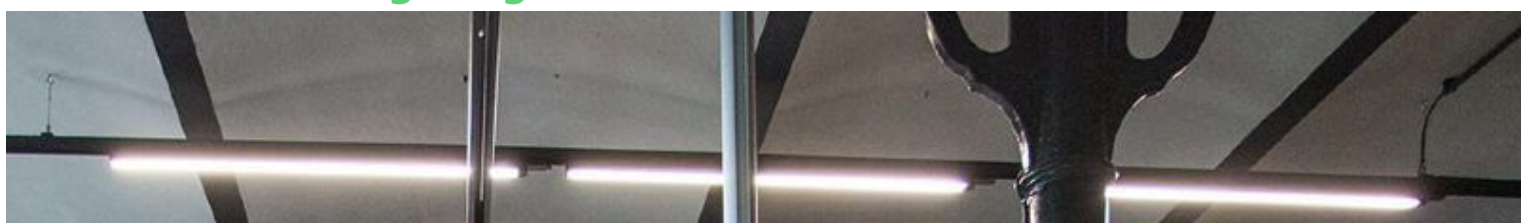

**Black linear led light rail 60 cm 4000 Kelvin**

**Linear led track lighting - Photo n° 4**