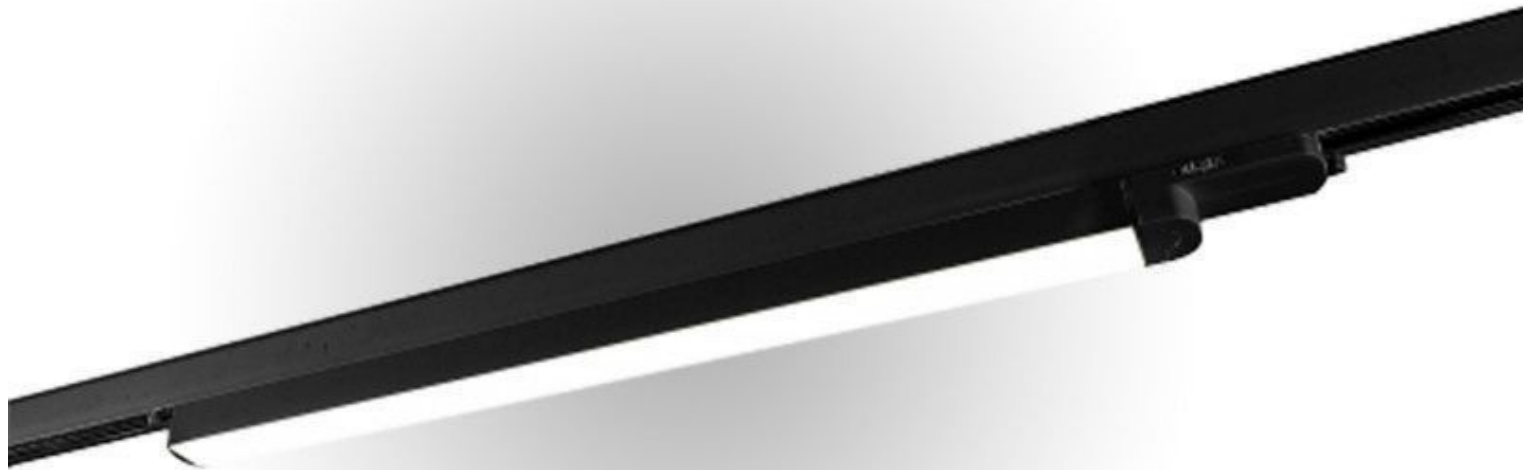

Black linear led light rail 120 cm 4000 Kelvin **79.95 €Ex VAT**

Linear led track lighting

FEATURES

Brand	Eclairage
Base	
Fitting	
Color	Noir
Ref	rai-lum-led-3149
ID	3149
Delivery schedule	1-5 working days
Category	Linear led track lighting
Type	Store lighting

DETAIL

Don't hesitate to contact us for more information about our professional lighting ranges for your points of sale.

Our led linear tracks are guaranteed for 3 years, lifetime 50,000 hours.

Are you looking for a modular solution that allows you to adapt your lighting to the configuration and layout of your sales area, or do you simply not have a false ceiling?

DESCRIPTION

Led track spot black. 120 cm **This led spotlight rail** is ideal to highlight your articles in shops, the professional lighting is linear and adapts perfectly to all shops. **This rail is trendy** and allows you to light up your clothing shop or other businesses.

Black linear led light rail 120 cm 4000 Kelvin

Linear led track lighting - Photo n°1

FEATURES

Brand	Eclairage
Base	
Fitting	
Color	Noir
Ref	rai-lum-led-3149
ID	3149
Delivery schedule	1-5 working days
Category	Linear led track lighting
Type	Store lighting