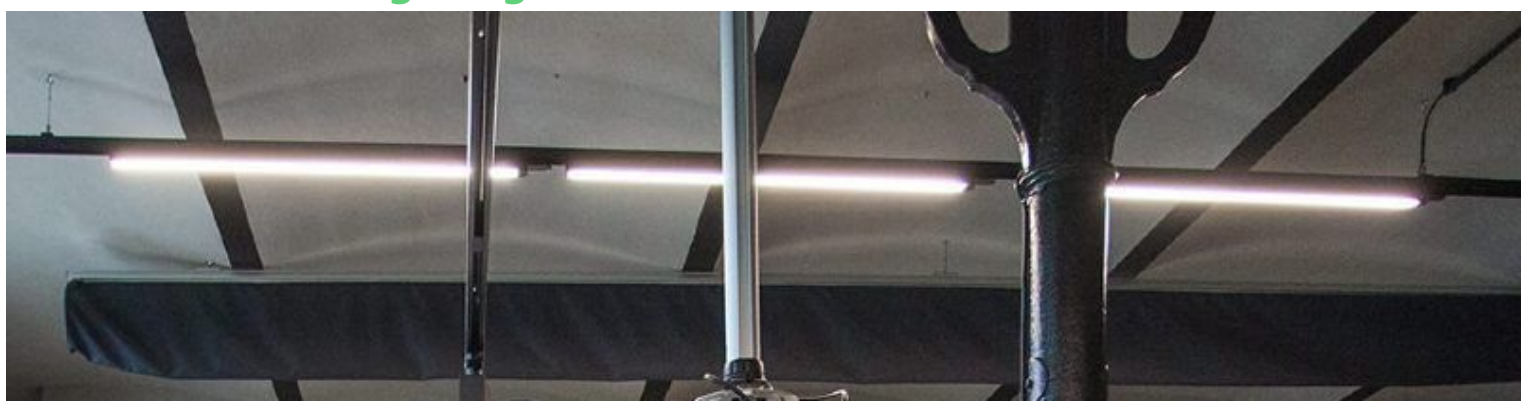

Black linear led light rail 120 cm 4000 Kelvin

Linear led track lighting - Photo n° 6