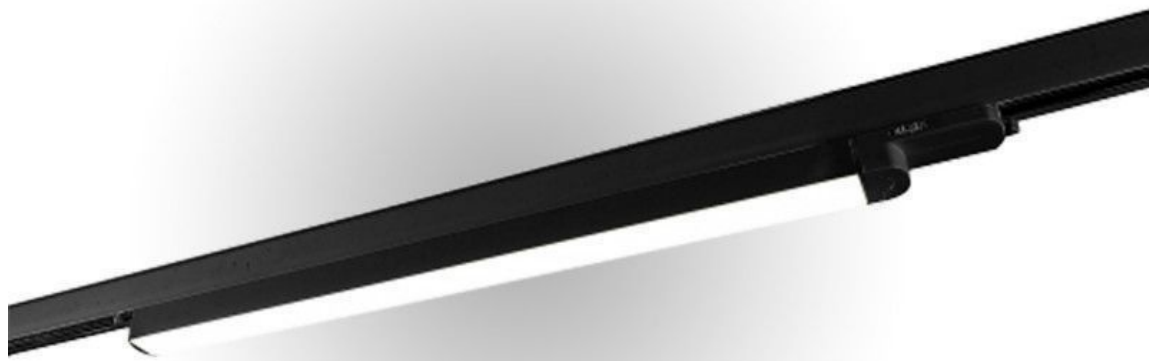

Black linear led light rail 120 cm 4000 Kelvin **79.95 €Ex VAT**

Linear led track lighting

FEATURES

Brand	Eclairage
Base	
Fitting	
Color	Noir
Ref	rai-lum-led-3149
ID	3149
Delivery schedule	1-5 working days
Category	Linear led track lighting
Type	Store lighting

DETAIL

Don't hesitate to contact us for more information about our professional lighting ranges for your points of sale.

Our led linear tracks are guaranteed for 3 years, lifetime 50,000 hours.

Are you looking for a modular solution that allows you to adapt your lighting to the configuration and layout of your sales area, or do you simply not have a false ceiling?

DESCRIPTION

Led track spot black. 120 cm **This led spotlight rail** is ideal to highlight your articles in shops, the professional lighting is linear and adapts perfectly to all shops. **This rail is trendy** and allows you to light up your clothing shop or other businesses.

Black linear led light rail 120 cm 4000 Kelvin

Linear led track lighting - Photo n°1

FEATURES

Brand	Eclairage
Base	
Fitting	
Color	Noir
Ref	rai-lum-led-3149
ID	3149
Delivery schedule	1-5 working days
Category	Linear led track lighting
Type	Store lighting