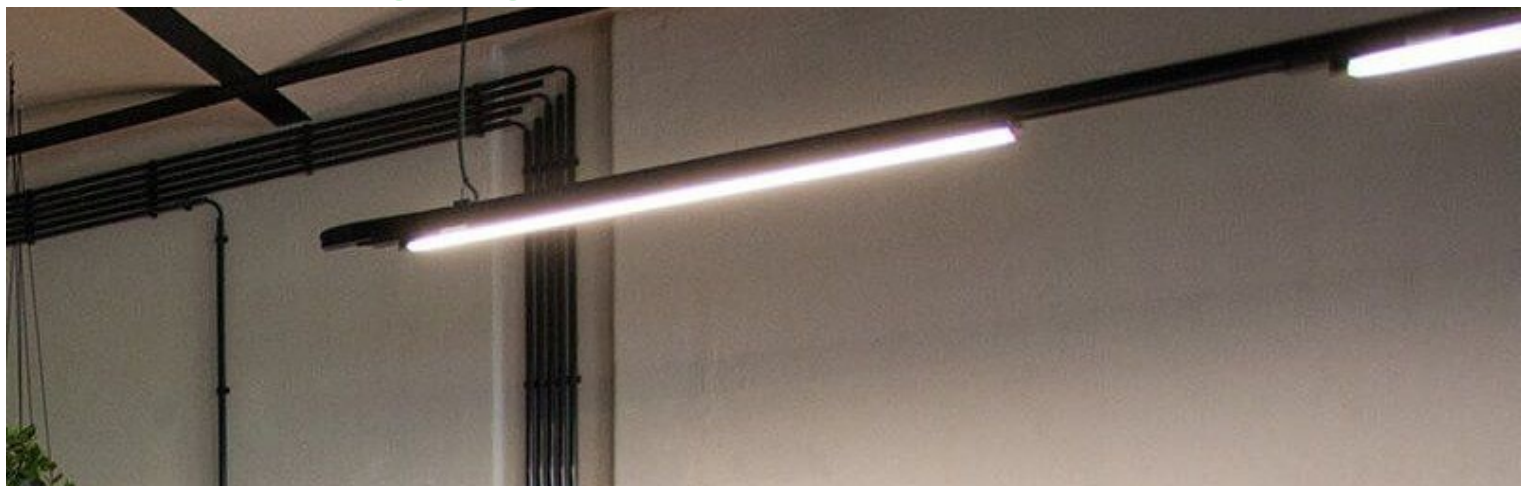

DETAIL

Don't hesitate to contact us for more information about our professional lighting ranges for your points of sale.

Our led linear tracks are guaranteed for 3 years, lifetime 50,000 hours.

Are you looking for a modular solution that allows you to adapt your lighting to the configuration and layout of your sales area, or do you simply not have a false ceiling?

Black linear led light rail 120 cm 4000 Kelvin

Linear led track lighting - Photo n° 7