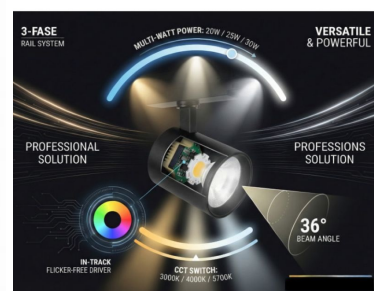

White LED Track Spot MultiWatt CCT 20/25/30W **65.00 €Ex VAT**

Led lighting

FEATURES

Brand	Spots
Base	
Fitting	
Color	Blanc
Ref	spo-sur-rai-4401
ID	4401
Delivery schedule	1-5 working days
Category	Led lighting
Type	Store lighting

DETAIL

Technical specifications of this 3-phase LED track spotlight:

- System: 3-phase rail (4 wires)
- Adjustable power: 20W / 25W / 30W
- Adjustable colour temperature: 3000K / 4000K / 5700K
- Colour: Matt white
- Light source: Royal COB LED
- Beam angle: 36°
- Driver: integrated into rail, Low Ripple, PF > 0.93
- Index of protection: IP20
- Use: shop, boutique, window display, showroom, gallery or modern commercial space

DESCRIPTION

The **Monza white MultiWatt CCT 20/25/30W track mounted spotlight** is designed for **shops**, shop windows and showrooms looking for flexible and stylish lighting.

Thanks to its MultiWatt technology, it is possible to choose between **20W, 25W or 30W** depending on the desired light intensity. Its adjustable colour temperature also allows you to **select a warm 3000K, neutral 4000K or cool 5700K light** to perfectly highlight the products on display.

The **36° beam angle provides effective lighting for mannequins, displays, shop windows, walls or clothing collections.**

White LED Track Spot MultiWatt CCT 20/25/30W