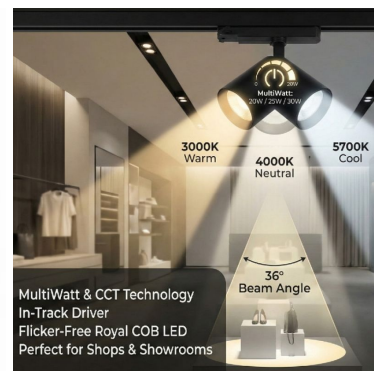

## Led lighting

### DETAIL

Technical specifications of this 3-phase LED track spotlight:

- System: 3-phase rail (4 wires)
- Adjustable power: 20W / 25W / 30W
- Adjustable colour temperature: 3000K / 4000K / 5700K
- Colour: Matt white
- Light source: Royal COB LED
- Beam angle: 36°
- Driver: integrated into rail, Low Ripple, PF > 0.93
- Index of protection: IP20
- Use: shop, boutique, window display, showroom, gallery or modern commercial space