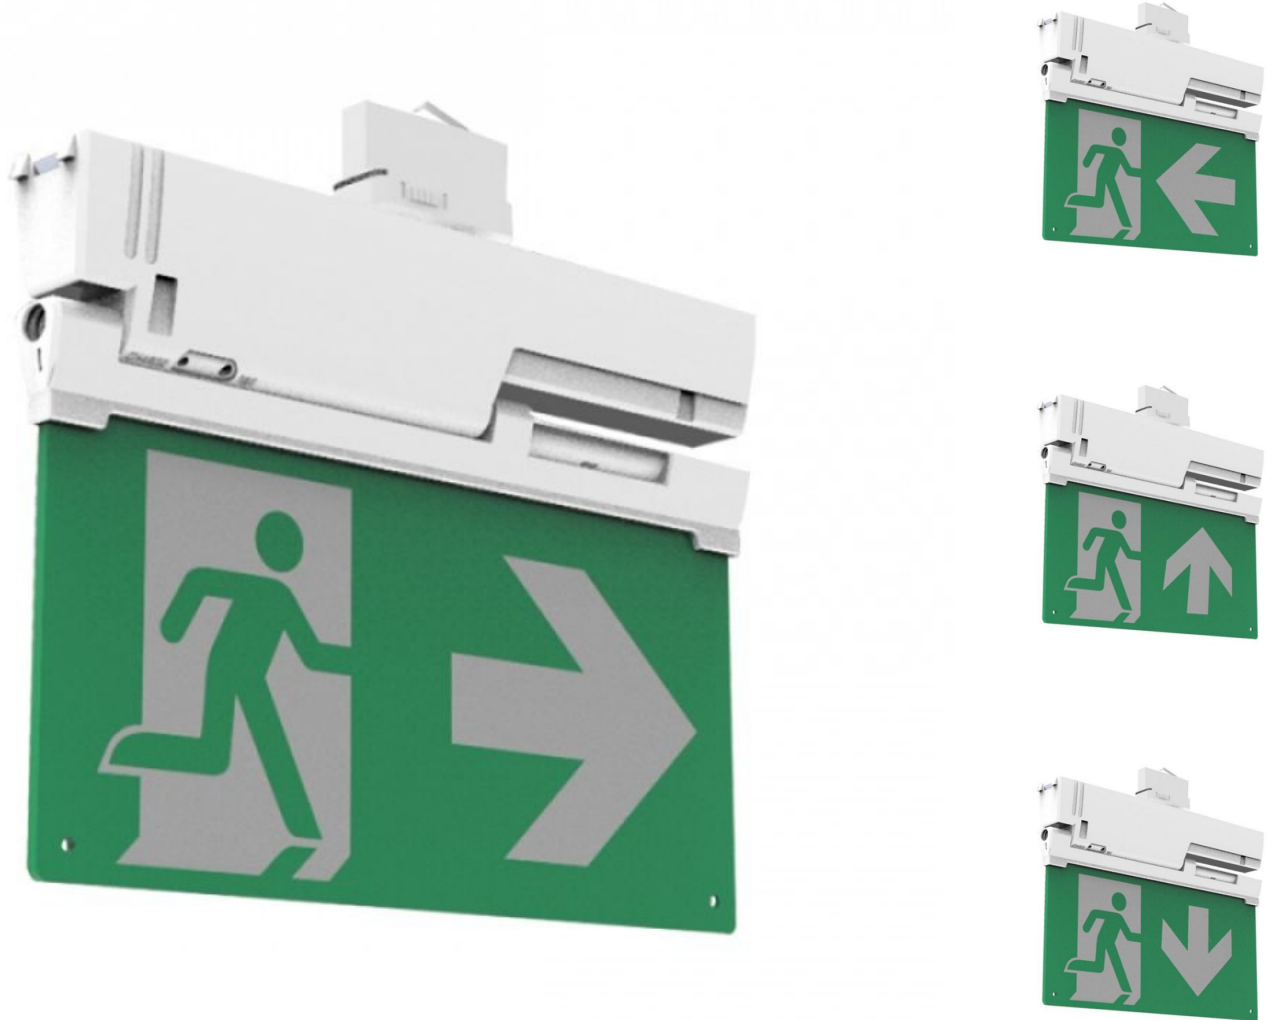

LED track lighting for emergency exits **104.90 €Ex VAT** Downlight led

FEATURES

Brand	Securite shopping
Base	
Fitting	
Color	Blanc
Ref	ecl-led-sur-4006
ID	4006
Delivery schedule	1-5 working days
Category	Downlight led
Type	Store lighting

DETAIL

Features:

- **Reliable Emergency Lighting** : In the event of a power failure, this LED lighting offers 3 hours of autonomy, ensuring continuous visibility to facilitate evacuation.
- **Eco-Energy efficient**: With a power output of just 2 watts, this LED lighting system is energy efficient while providing bright light for emergency situations.
- **Luminous arrows**: Supplied with luminous arrows in all four directions, this lighting effectively guides people to the nearest exits

DESCRIPTION

Ensure the safety of your spaces with our **Emergency Exit LED** Track Lighting. This emergency lighting system is designed to effectively guide people to exits in the event of an emergency. Equipped with powerful and energy-efficient **LED**, it provides a reliable source of light in any critical situation. With illuminated arrows in all **four directions**, it offers optimum visibility for quick and safe evacuation. **Contents:**

FEATURES

Brand	Securite shopping
Base	
Fitting	
Color	Blanc
Ref	ecl-led-sur-4006
ID	4006
Delivery schedule	1-5 working days
Category	Downlight led
Type	Store lighting

DETAIL

Features:

- **Reliable Emergency Lighting :** In the event of a power failure, this LED lighting offers 3 hours of autonomy, ensuring continuous visibility to facilitate evacuation.
- **Eco-Energy efficient:** With a power output of just 2 watts, this LED lighting system is energy efficient while providing bright light for emergency situations.
- **Luminous arrows:** Supplied with luminous arrows in all four directions, this lighting effectively guides people to the nearest exits