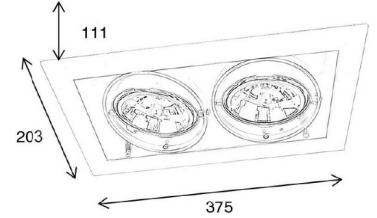

Downlight Led 3000 Kelvin 227.00 €Ex VAT

Downlight led

FEATURES

Brand	Spots
Base	
Fitting	
Color	Noir
Ref	spo-enc-led-2894
ID	2894
Delivery schedule	1-3 working days
Category	Downlight led
Type	Store lighting

DETAIL

Don't hesitate to contact us for more information about our professional lighting ranges for your points of sale.

Our recessed LED spotlights are guaranteed for 3 years, lifetime 50,000 hours.

Are you looking for a modular solution that allows you to adapt your lighting to the configuration and layout of your sales area, or do you simply not have a false ceiling.

DESCRIPTION

LED 3000 Kelvin Recessed Spotlight Features:

- Cardanic recessed spot for AR111 light source.
- Recessed spotlight mounting
- Watt 2 x 13W
- Light colour Warm white
- Kelvin 3000K
- Dimensions WxDxH 210x230x100mmv
- Spot size: 111x201x155mm
- IP rating IP 20

Downlight Led 3000 Kelvin