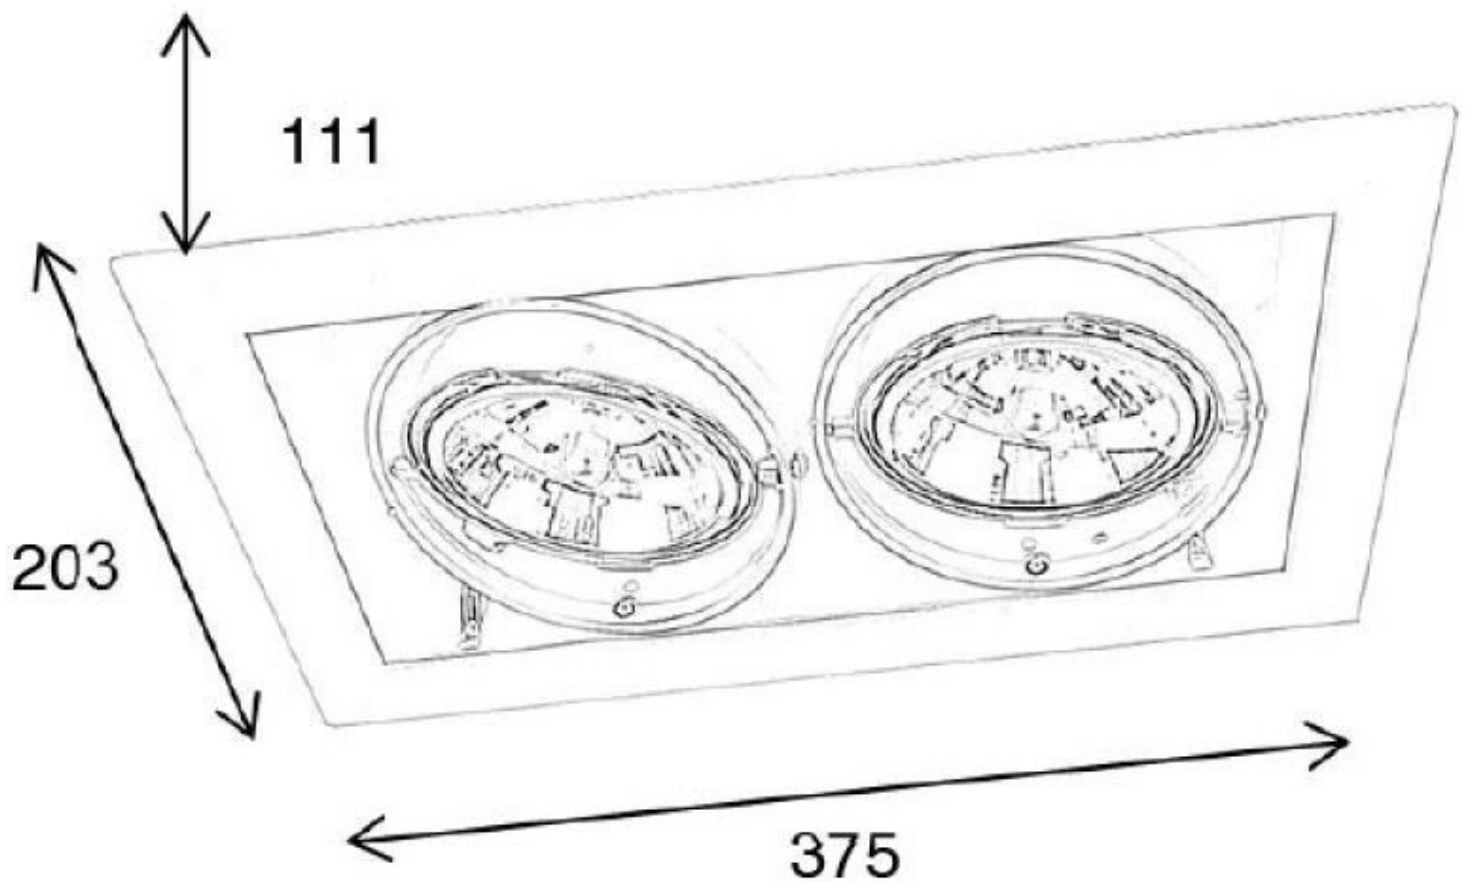

FEATURES

Brand	Spots
Base	
Fitting	
Color	Noir
Ref	spo-enc-led-2894
ID	2894
Delivery schedule	1-3 working days
Category	Downlight led
Type	Store lighting

DETAIL

Don't hesitate to contact us for more information about our professional lighting ranges for your points of sale.

Our recessed LED spotlights are guaranteed for 3 years, lifetime 50,000 hours.

Are you looking for a modular solution that allows you to adapt your lighting to the configuration and layout of your sales area, or do you simply not have a false ceiling.

Downlight Led 3000 Kelvin

Downlight led - Photo n° 3