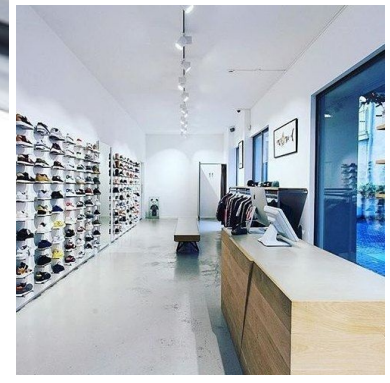

White rail for led spot 3 meters **75.00 €Ex VAT** 3-circuit track system

FEATURES

Brand	Spots
Base	
Fitting	
Color	Blanc
Ref	rai-tri-bla-2056
ID	2056
Delivery schedule	1-3 working days
Category	3-circuit track system
Type	Store lighting

DETAIL

Shop lighting is the best way to showcase your products, animate your business and make it comfortable for your customers. Mannequins Shopping offers a variety of professional lighting solutions that respect the environment and consume very little energy. For your mannequins, accessories, jewelry and furniture: choose economical LED lighting that will enhance the overall design of your shop windows over the long term.

White rail for led spot 3 meters

3-circuit track system - Photo n° 1

FEATURES

Brand	Spots
Base	
Fitting	
Color	Blanc
Ref	rai-tri-bla-2056
ID	2056
Delivery schedule	1-3 working days
Category	3-circuit track system
Type	Store lighting