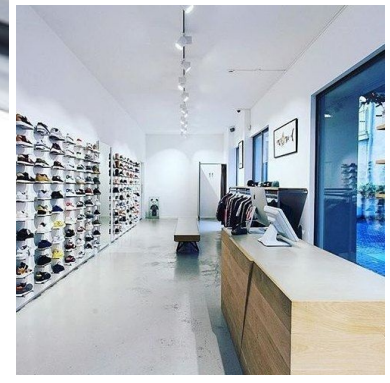

White rail for led spot 2 meters **50.00 €Ex VAT** 3-circuit track system

FEATURES

Brand	Mannequins vitrine
Base	
Fitting	No fixing
Color	Blanc
Ref	rai-bla-pou-2054
ID	2054
Delivery schedule	1-3 working days
Category	3-circuit track system
Type	Store lighting

DETAIL

Shop lighting is the best way to showcase your products, animate your business and make it comfortable for your customers. Mannequins Shopping offers a variety of professional lighting solutions that respect the environment and consume very little energy. For your mannequins, accessories, jewelry and furniture: choose economical LED lighting that will enhance the overall design of your shop windows over the long term.

White rail for led spot 2 meters

3-circuit track system - Photo n° 1

FEATURES

Brand	Mannequins vitrine
Base	
Fitting	No fixing
Color	Blanc
Ref	rai-bla-pou-2054
ID	2054
Delivery schedule	1-3 working days
Category	3-circuit track system
Type	Store lighting