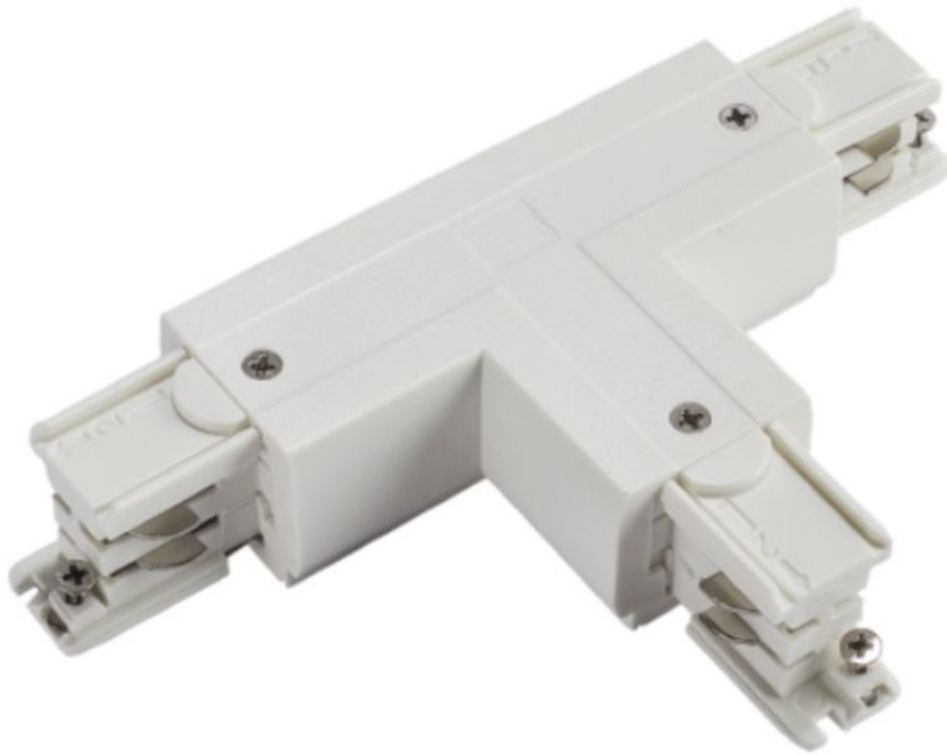

White T-connector for three-phase LED track **0.00 € Ex VAT** 3-circuit track system

FEATURES

Brand	Eclairage
Base Fitting	
Color	Blanc
Ref ID	con-bla-en-4010 4010
Delivery schedule	1-5 working days
Category	3-circuit track system
Type	Store lighting

DETAIL

Features:

- **Universal Compatibility:**
- This T-connector is compatible with most three-phase LED rails, providing a universal connection solution for your lighting system.
- **Easy installation:** Simply place this connector between two segments of rail to create a strong and stable connection, without the need for special tools or technical skills.
- **Quality Material:** Made from durable plastic, this connector is designed for long-term use in a variety of lighting environments

DESCRIPTION

Optimise the configuration of your **LED lighting three-phase** with our White T Connector for **Three-Phase LED Track**. This handy adapter easily connects two segments of **three-phase LED rail**, providing a flexible solution for extending or modifying your existing lighting system. Its T-shaped design ensures a stable and secure connection, guaranteeing an even distribution of power between the rails. **Packaging content:**

- 1 x White T Connector for 3 Phase LED Track - Convenient Adapter Make it easy to expand and modify your three-phase LED lighting system

White T-connector for three-phase LED track