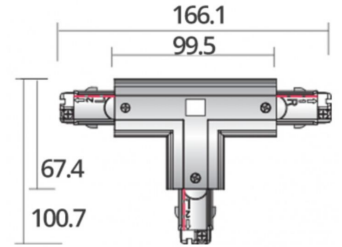

White T-connector for three-phase LED track **0.00 € Ex VAT** 3-circuit track system

FEATURES

Brand	Eclairage
Base Fitting	
Color	Blanc
Ref ID	con-bla-en-4010 4010
Delivery schedule	1-5 working days
Category	3-circuit track system
Type	Store lighting

DETAIL

Features:

- **Universal Compatibility:**
- This T-connector is compatible with most three-phase LED rails, providing a universal connection solution for your lighting system.
- **Easy installation:** Simply place this connector between two segments of rail to create a strong and stable connection, without the need for special tools or technical skills.
- **Quality Material:** Made from durable plastic, this connector is designed for long-term use in a variety of lighting environments

DESCRIPTION

Optimise the configuration of your **LED lighting three-phase** with our White T Connector for **Three-Phase LED Track**. This handy adapter easily connects two segments of **three-phase LED rail**, providing a flexible solution for extending or modifying your existing lighting system. Its T-shaped design ensures a stable and secure connection, guaranteeing an even distribution of power between the rails. **Packaging content:**

- 1 x White T Connector for 3 Phase LED Track - Convenient Adapter Make it easy to expand and modify your three-phase LED lighting system

White T-connector for three-phase LED track