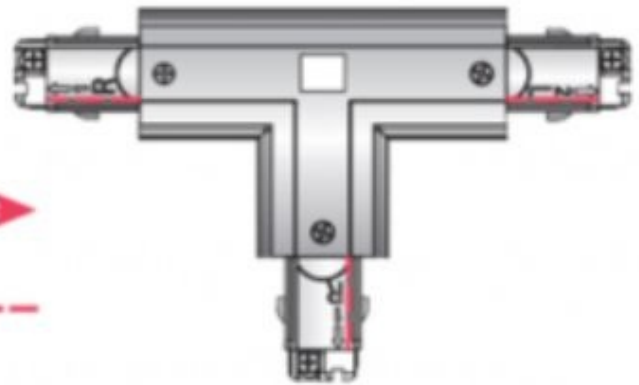

#### Features:

- **Universal Compatibility:**
- This T-connector is compatible with most three-phase LED rails, providing a universal connection solution for your lighting system.
- **Easy installation:** Simply place this connector between two segments of rail to create a strong and stable connection, without the need for special tools or technical skills.
- **Quality Material:** Made from durable plastic, this connector is designed for long-term use in a variety of lighting environments

## 3-circuit track system - Photo n° 2

## DETAIL

Features:

- **Universal Compatibility:**
- This T-connector is compatible with most three-phase LED rails, providing a universal connection solution for your lighting system.
- **Easy installation:** Simply place this connector between two segments of rail to create a strong and stable connection, without the need for special tools or technical skills.
- **Quality Material:** Made from durable plastic, this connector is designed for long-term use in a variety of lighting environments

**White T-connector for three-phase LED track**  
**3-circuit track system - Photo n° 3**

L1

L2