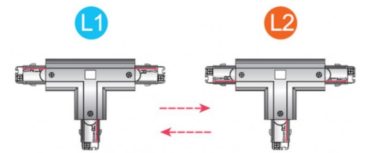

# White T-connector for three-phase LED track **0.00 € Ex VAT** 3-circuit track system

### Features:

- **Universal Compatibility:**
- This T-connector is compatible with most three-phase LED rails, providing a universal connection solution for your lighting system.
- **Easy installation:** Simply place this connector between two segments of rail to create a strong and stable connection, without the need for special tools or technical skills.
- **Quality Material:** Made from durable plastic, this connector is designed for long-term use in a variety of lighting environments

## DESCRIPTION

Optimise the configuration of your **LED lighting three-phase** with our White T Connector for **Three-Phase LED Track**. This handy adapter easily connects two segments of **three-phase LED rail**, providing a flexible solution for extending or modifying your existing lighting system. Its T-shaped design ensures a stable and secure connection, guaranteeing an even distribution of power between the rails. **Packaging content:**