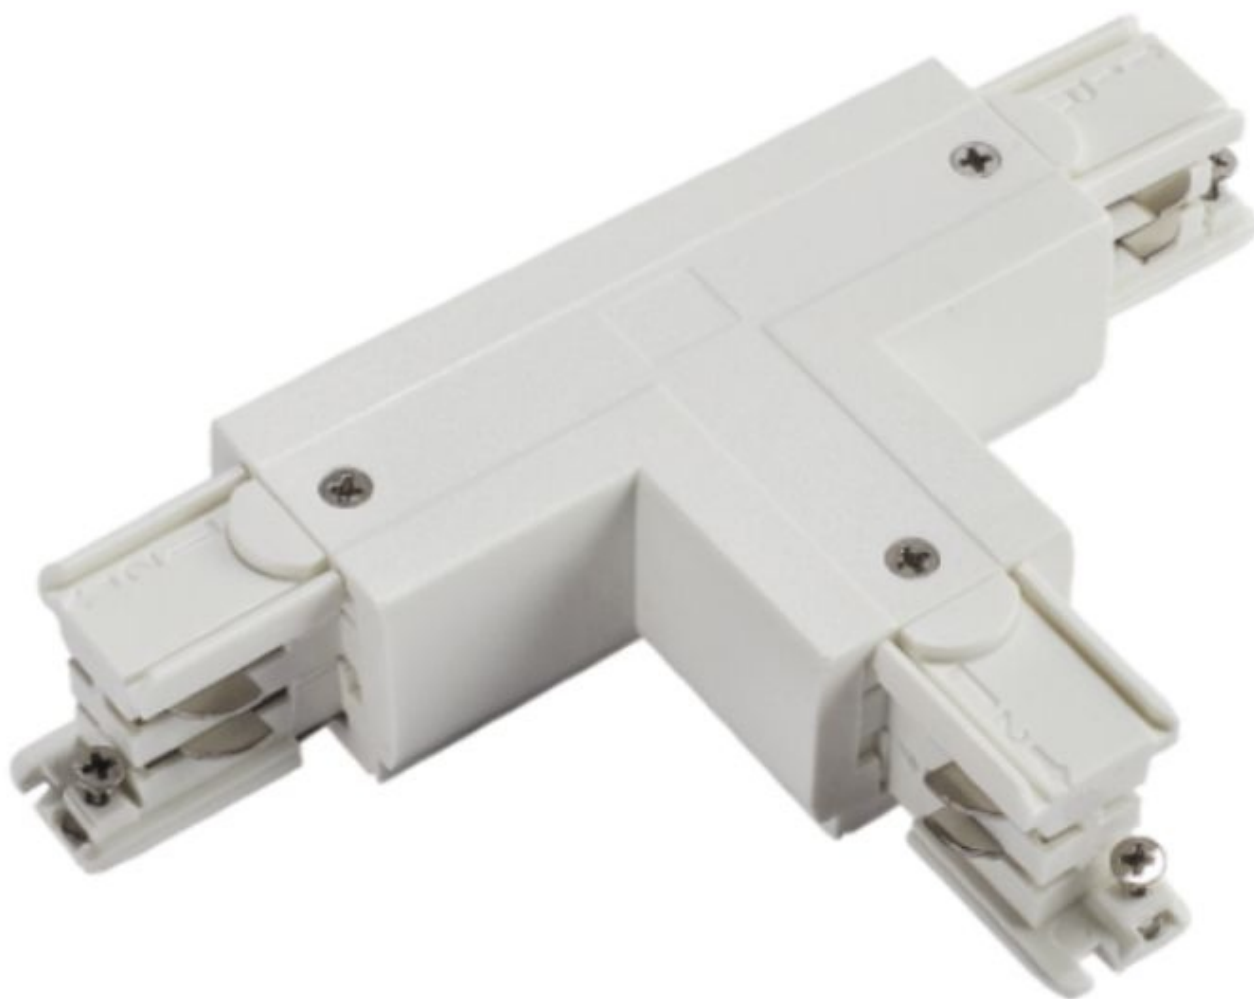

3-circuit track system - Photo n° 1

FEATURES

Brand	Eclairage
Base Fitting	
Color	Blanc
Ref ID	con-bla-en-4010 4010
Delivery schedule	1-5 working days
Category	3-circuit track system
Type	Store lighting

DETAIL

Features:

- **Universal Compatibility:**
- This T-connector is compatible with most three-phase LED rails, providing a universal connection solution for your lighting system.
- **Easy installation:** Simply place this connector between two segments of rail to create a strong and stable connection, without the need for special tools or technical skills.
- **Quality Material:** Made from durable plastic, this connector is designed for long-term use in a variety of lighting environments

White T-connector for three-phase LED track

3-circuit track system - Photo n° 2