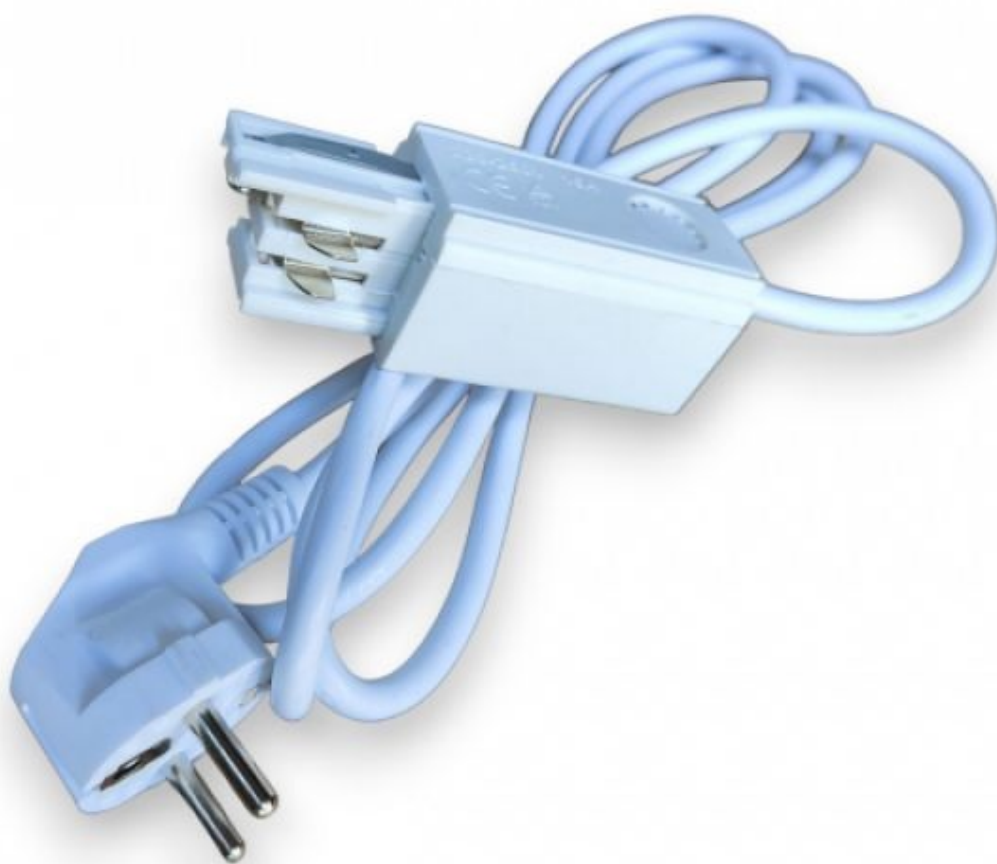

FEATURES

Brand	Eclairage
Base Fitting	
Color	Blanc
Ref ID	ali-pou-ecl-4015 4015
Delivery schedule	1-5 working days
Category	3-circuit track system
Type	Store lighting

DETAIL

Features:

- **Universal compatibility :** This power supply is compatible with most three-phase LED rails available on the market
- **Installation Simplified :** Thanks to its white cable and ergonomic design, installing this power supply is quick and easy,
- **Rugged Material:** Made from high-quality materials, this power supply is designed to withstand heavy use and varied environmental conditions, ensuring long-term durability.

Power supply for track lighting with white cable

3-circuit track system - Photo n° 5