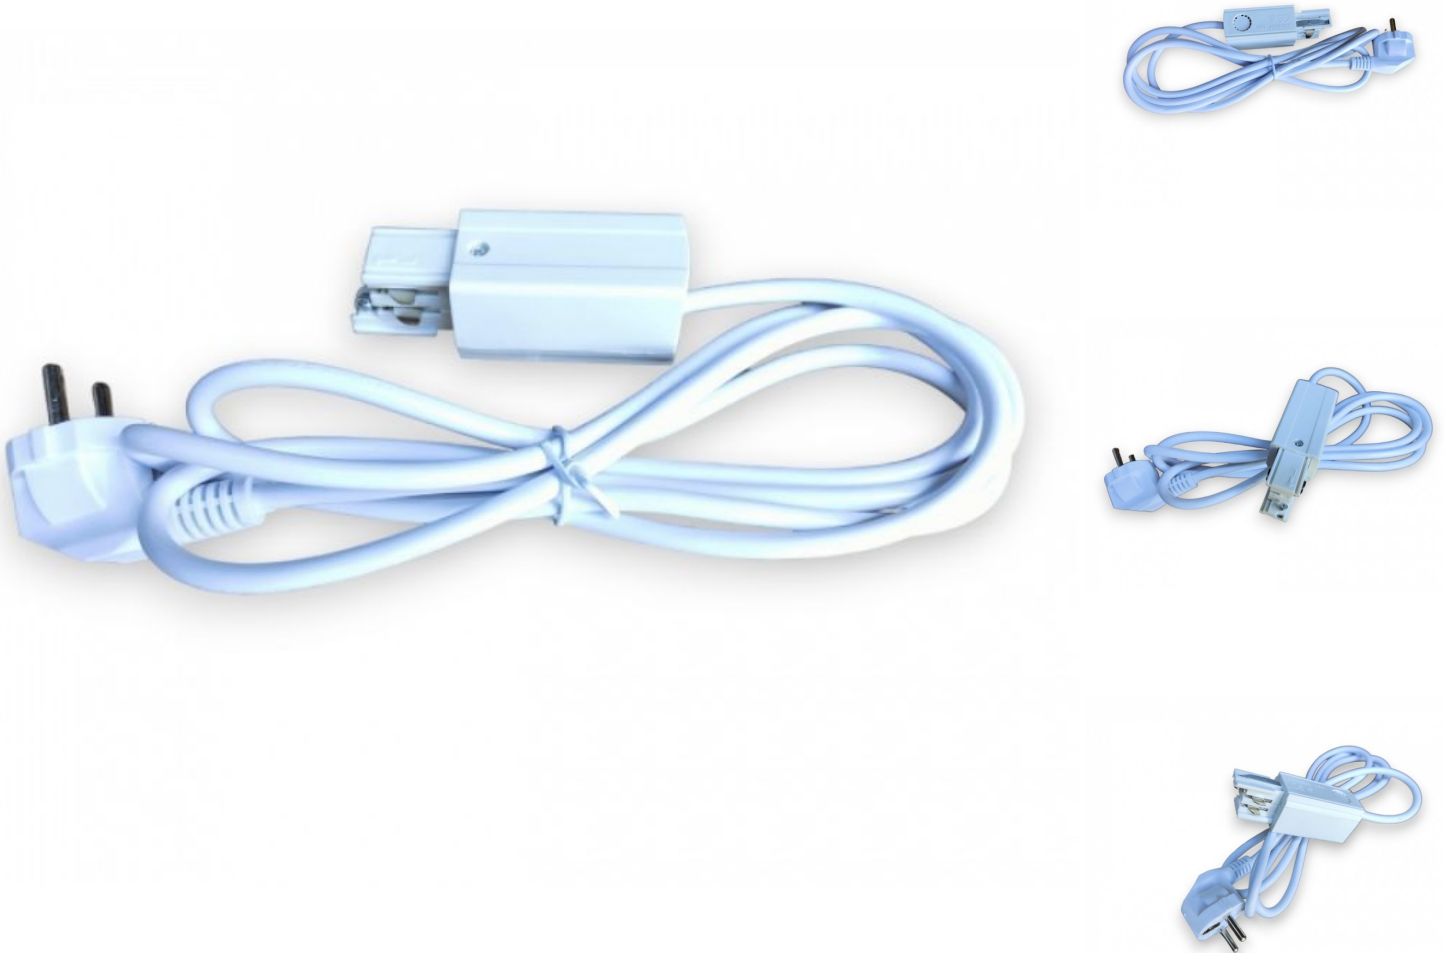

Power supply for track lighting with white cable **9.95 €Ex VAT** 3-circuit track system

FEATURES

Brand	Eclairage
Base Fitting	
Color	Blanc
Ref ID	ali-pou-ecl-4015 4015
Delivery schedule	1-5 working days
Category	3-circuit track system
Type	Store lighting

DETAIL

Features:

- **Universal compatibility :** This power supply is compatible with most three-phase LED rails available on the market
- **Installation Simplified :** Thanks to its white cable and ergonomic design, installing this power supply is quick and easy,
- **Rugged Material:** Made from high-quality materials, this power supply is designed to withstand heavy use and varied environmental conditions, ensuring long-term durability.

DESCRIPTION

Easily power your track lighting with our Track Lighting Power Supply with White Cable. Designed to allow simple and secure connection of your three-phase track lighting to the mains, this practical solution ensures efficient distribution of electricity for optimal lighting of your space. Its robust design ensures a stable and reliable connection, providing a long-lasting solution to your lighting needs. **Packaging content:**

- 1 x Power Supply for Track Lighting with White Cable

Power supply for track lighting with white cable