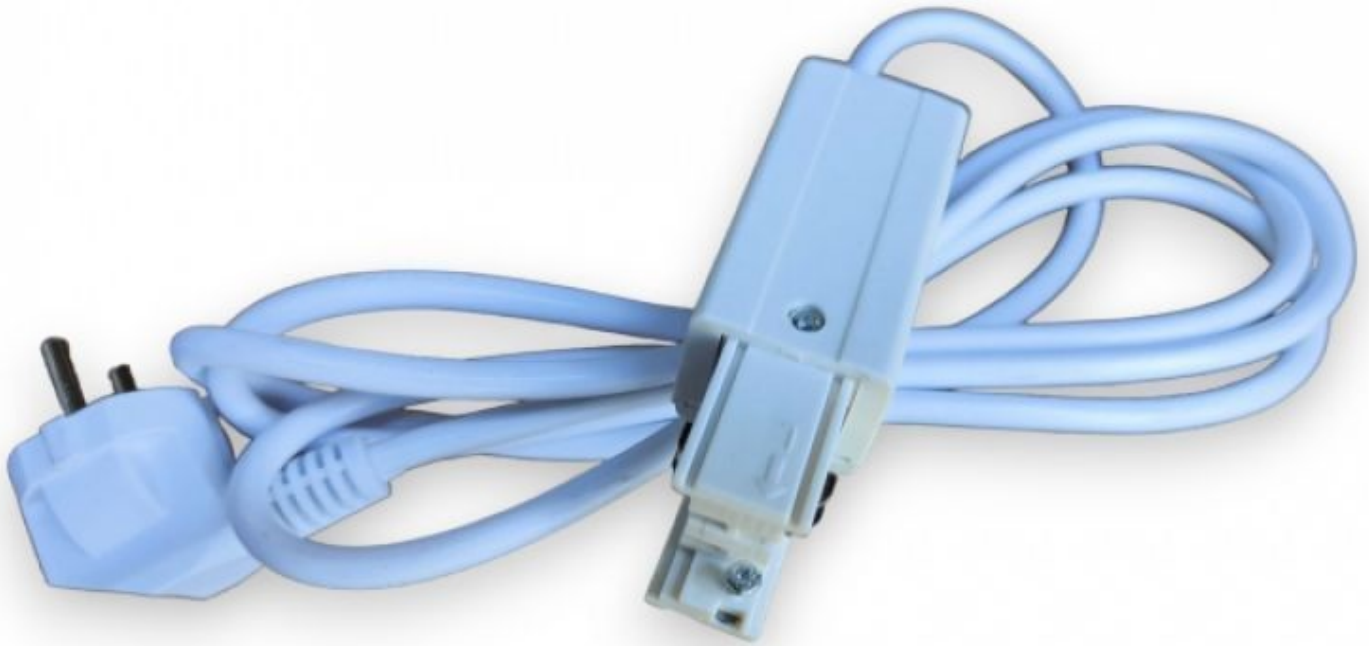

FEATURES

Brand	Eclairage
Base Fitting	
Color	Blanc
Ref ID	ali-pou-ecl-4015 4015
Delivery schedule	1-5 working days
Category	3-circuit track system
Type	Store lighting

DETAIL

Features:

- **Universal compatibility :** This power supply is compatible with most three-phase LED rails available on the market
- **Installation Simplified :** Thanks to its white cable and ergonomic design, installing this power supply is quick and easy,
- **Rugged Material:** Made from high-quality materials, this power supply is designed to withstand heavy use and varied environmental conditions, ensuring long-term durability.

Power supply for track lighting with white cable

3-circuit track system - Photo n° 4