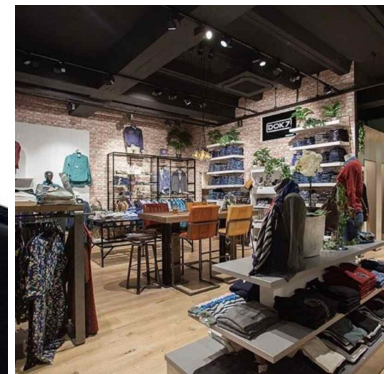

End cap for tracklight black 4.00 €Ex VAT

3-circuit track system

FEATURES

Brand	Spots
Base	
Fitting	
Color	Noir
Ref	emb-pou-rai-2040
ID	2040
Delivery schedule	1-5 working days
Category	3-circuit track system
Type	Store lighting

DETAIL

On the lookout for new window mannequins or shop accessories?

Find us on Facebook, Youtube, Instagram or just subscribe to the newsletter Mannequins Shopping.

With Mannequins Shopping you have access to a wide range of display mannequins for men, women and children. Do not forget to go through the other sections to complete your windows.

DESCRIPTION

Accessory for shop lighting: for spots and rails 3 ignitions.

End cap for tracklight black