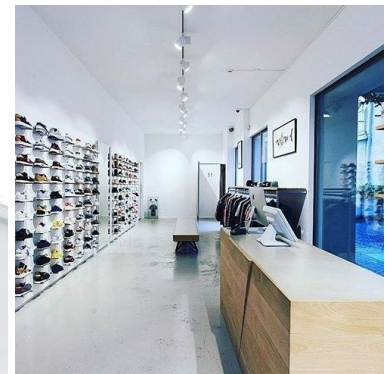

End cap for tracklight **5.00 €Ex VAT**
3-circuit track system **- 33.33 % 7.50**

FEATURES

Brand	Spots
Base	
Fitting	
Color	Blanc
Ref	emb-pou-rai-1443
ID	1443
Delivery schedule	1-3 working days
Category	3-circuit track system
Type	Store lighting

DETAIL

Shop lighting is the best way to showcase your products, animate your business and make it comfortable for your customers. Mannequins Shopping offers a variety of professional lighting solutions that respect the environment and consume very little energy. For your mannequins, accessories, jewelry and furniture: choose economical LED lighting that will enhance the overall design of your shop windows over the long term.

FEATURES

Brand	Spots
Base	
Fitting	
Color	Blanc
Ref	emb-pou-rai-1443
ID	1443
Delivery schedule	1-3 working days
Category	3-circuit track system
Type	Store lighting

DETAIL

Shop lighting is the best way to showcase your products, animate your business and make it comfortable for your customers. Mannequins Shopping offers a variety of professional lighting solutions that respect the environment and consume very little energy. For your mannequins, accessories, jewelry and furniture: choose economical LED lighting that will enhance the overall design of your shop windows over the long term.