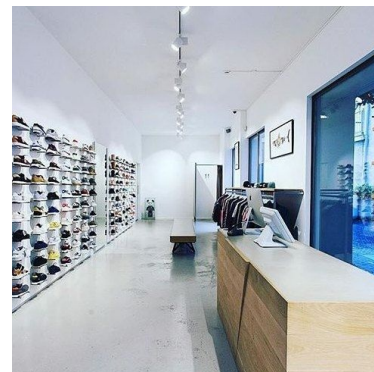

Conector for tracklight white color **6.30 €Ex VAT** 3-circuit track system **- 30.00 % 9.00**

FEATURES

Brand	Spots
Base	
Fitting	
Color	Blanc
Ref	con-pou-rai-2703
ID	2703
Delivery schedule	1-3 working days
Category	3-circuit track system
Type	Store lighting

DETAIL

Shop lighting is the best way to showcase your products, animate your business and make it comfortable for your customers. Mannequins Shopping offers a variety of professional lighting solutions that respect the environment and consume very little energy. For your mannequins, accessories, jewelry and furniture: choose economical LED lighting that will enhance the overall design of your shop windows over the long term.