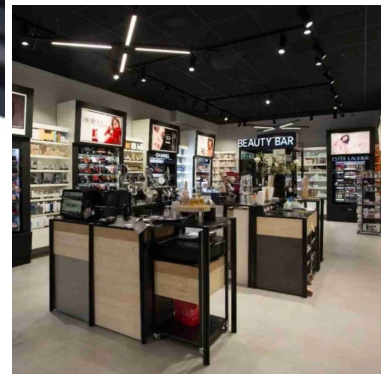

Black rail for led spot 2 meters **50.00 €Ex VAT** 3-circuit track system

FEATURES

Brand	Spots
Base	
Fitting	
Color	Noir
Ref	rai-noi-pou-2053
ID	2053
Delivery schedule	1-5 working days
Category	3-circuit track system
Type	Store lighting

DETAIL

Shop lighting is the best way to showcase your products, animate your business and make it comfortable for your customers. Mannequins Shopping offers a variety of professional lighting solutions that respect the environment and consume very little energy. For your mannequins, accessories, jewelry and furniture: choose economical LED lighting that will enhance the overall design of your shop windows over the long term.

Our promotional offers on Philips leds track are in stock and you will be delivered quickly after your order.

Black rail for led spot 2 meters

3-circuit track system - Photo n° 1

FEATURES

Brand	Spots
Base	
Fitting	
Color	Noir
Ref	rai-noi-pou-2053
ID	2053
Delivery schedule	1-5 working days
Category	3-circuit track system
Type	Store lighting