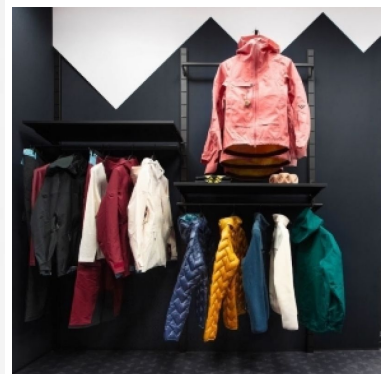

White wall gondola 1 metre **321.45 €Ex VAT**

Wall gondolas

FEATURES

Brand	Mobilier shopping
Base	
Fitting	
Color	Blanc
Ref	gon-mur-bla-3798
ID	3798
Delivery schedule	1-5 working days
Category	Wall gondolas
Type	Store furniture

DETAIL

Features :

- Dimensions: 1 metre wide wall-mounted gondola, suitable for small spaces
- Wall-mounted: frees up floor space, creating a more open and spacious layout
- Adjustable shelves: Shelves can be adjusted in height to accommodate products of different sizes
- Versatility: This shop gondola is suitable for a variety of products such as clothes, accessories, books, toys and more
- Modern design: Sleek aesthetic that blends harmoniously into any shop environment

DESCRIPTION

The 1 metre white wall-mounted **gondola** is ideal for optimising your sales space while adding a touch of sophistication to your shop. This **gondola** offers a practical storage solution for a variety of products. Its design and white finish make it a versatile choice for retail shops, clothing shops and many others. Dimensions :

- Height: 240 cm
- Width: 100 cm
- Depth: 42 cm

White wall gondola 1 metre