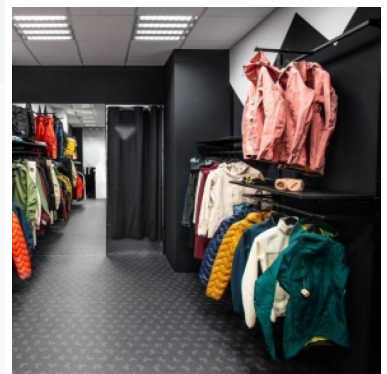

White wall gondola 1 metre **321.45 €Ex VAT**

Wall gondolas

FEATURES

Brand	Mobilier shopping
Base	
Fitting	
Color	Blanc
Ref	gon-mur-bla-3798
ID	3798
Delivery schedule	1-5 working days
Category	Wall gondolas
Type	Store furniture

DETAIL

Features :

- Dimensions: 1 metre wide wall-mounted gondola, suitable for small spaces
- Wall-mounted: frees up floor space, creating a more open and spacious layout
- Adjustable shelves: Shelves can be adjusted in height to accommodate products of different sizes
- Versatility: This shop gondola is suitable for a variety of products such as clothes, accessories, books, toys and more
- Modern design: Sleek aesthetic that blends harmoniously into any shop environment

DESCRIPTION

The 1 metre white wall-mounted **gondola** is ideal for optimising your sales space while adding a touch of sophistication to your shop. This **gondola** offers a practical storage solution for a variety of products. Its design and white finish make it a versatile choice for retail shops, clothing shops and many others. Dimensions :

- Height: 240 cm
- Width: 100 cm
- Depth: 42 cm

White wall gondola 1 metre