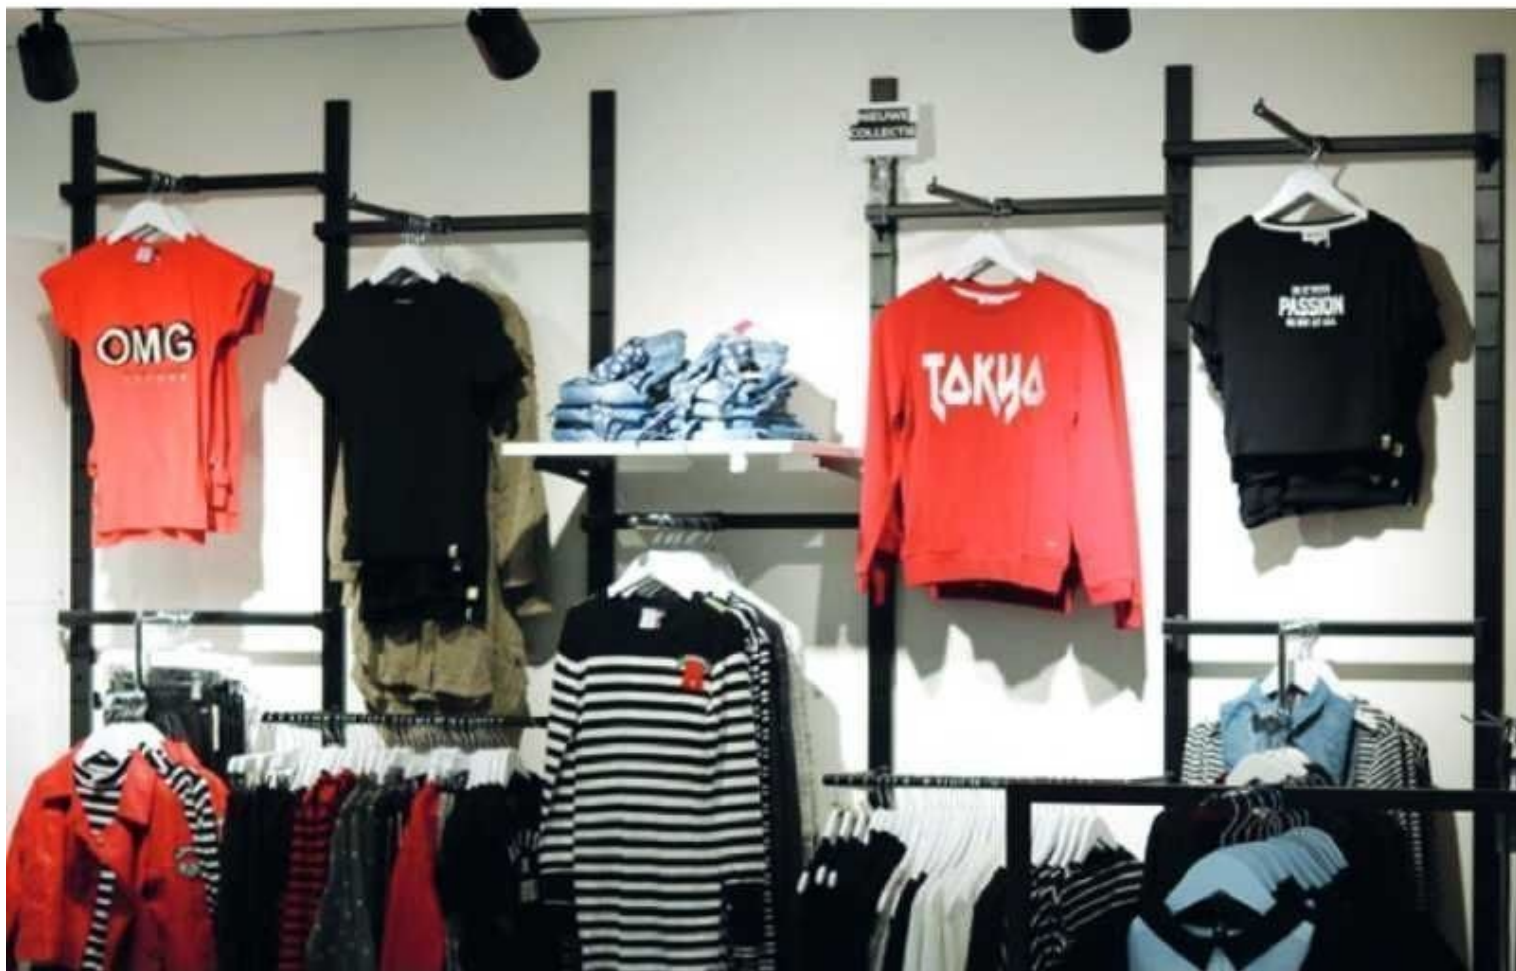

FEATURES

Brand	Mobilier shopping
Base Fitting Color Ref ID	Blanc pre-mur-bla-3648 3648
Delivery schedule	1-5 working days
Category	Wall gondolas
Type	Store furniture

DETAIL

Features :

- **Modern Design:** The wall-mounted gondola features a contemporary design that suits a variety of retail environments, adding a touch of elegance to your shop.
- **Robust Material:** Made from durable materials, this gondola is designed to withstand daily use while maintaining its aesthetic quality.
- **Easy Wall Installation:** The wall gondola's installation instructions ensure quick and safe installation on your walls.

- 1 x Wall Gondola

Package content:

White wall display for trade 10 meters

Wall gondolas - Photo n° 3