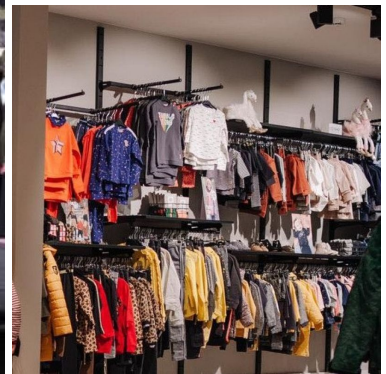

White wall display for store 2 meters **395.00 €Ex VAT** Wall gondolas

FEATURES

Brand	Mobilier shopping
Base Fitting Color	Blanc
Ref ID	pre-mur-bla-3645 3645
Delivery schedule	1-5 working days
Category	Wall gondolas
Type	Store furniture

DETAIL

Features :

- **Modern Design:** The white wall-mounted gondola offers a sleek design that blends in perfectly with different shop styles.
- **Versatile surface:** The large display surface allows you to display a variety of products, from clothing to accessories and decorative items.
- **Easy Wall Installation:** Simple installation instructions allow for quick and secure installation on your walls.

- 1 x White Shop Wall Gondola

Package content:

DESCRIPTION

Make the most of the space in your shop with our wall-mounted **gondola**, an elegant solution for displaying your products in an organised and attractive way. With its generous dimensions, this wall-mounted gondola offers a generous display surface while retaining a sleek, modern design.

Dimensions:

- Height: 240 cm
- Width: 200 cm
- Depth: 42 cm
- Recommended uses:
- Presentation: Allows products to be presented in an organised way
- Adaptability: Suitable for different types of merchandise

White wall display for store 2 meters