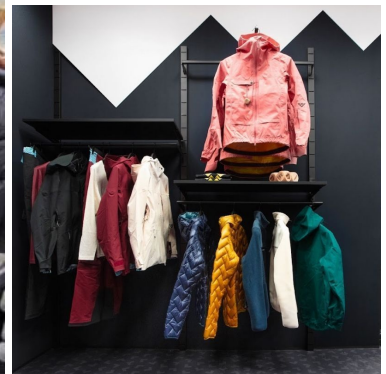

White wall display for store 2 meters **395.00 €Ex VAT** Wall gondolas

FEATURES

Brand	Mobilier shopping
Base Fitting Color	Blanc
Ref ID	pre-mur-bla-3645 3645
Delivery schedule	1-5 working days
Category	Wall gondolas
Type	Store furniture

DETAIL

Features :

- **Modern Design:** The white wall-mounted gondola offers a sleek design that blends in perfectly with different shop styles.
- **Versatile surface:** The large display surface allows you to display a variety of products, from clothing to accessories and decorative items.
- **Easy Wall Installation:** Simple installation instructions allow for quick and secure installation on your walls.

- 1 x White Shop Wall Gondola

Package content:

DESCRIPTION

Make the most of the space in your shop with our wall-mounted **gondola**, an elegant solution for displaying your products in an organised and attractive way. With its generous dimensions, this wall-mounted gondola offers a generous display surface while retaining a sleek, modern design.

Dimensions:

- Height: 240 cm
- Width: 200 cm
- Depth: 42 cm
- Recommended uses:
- Presentation: Allows products to be presented in an organised way
- Adaptability: Suitable for different types of merchandise

White wall display for store 2 meters