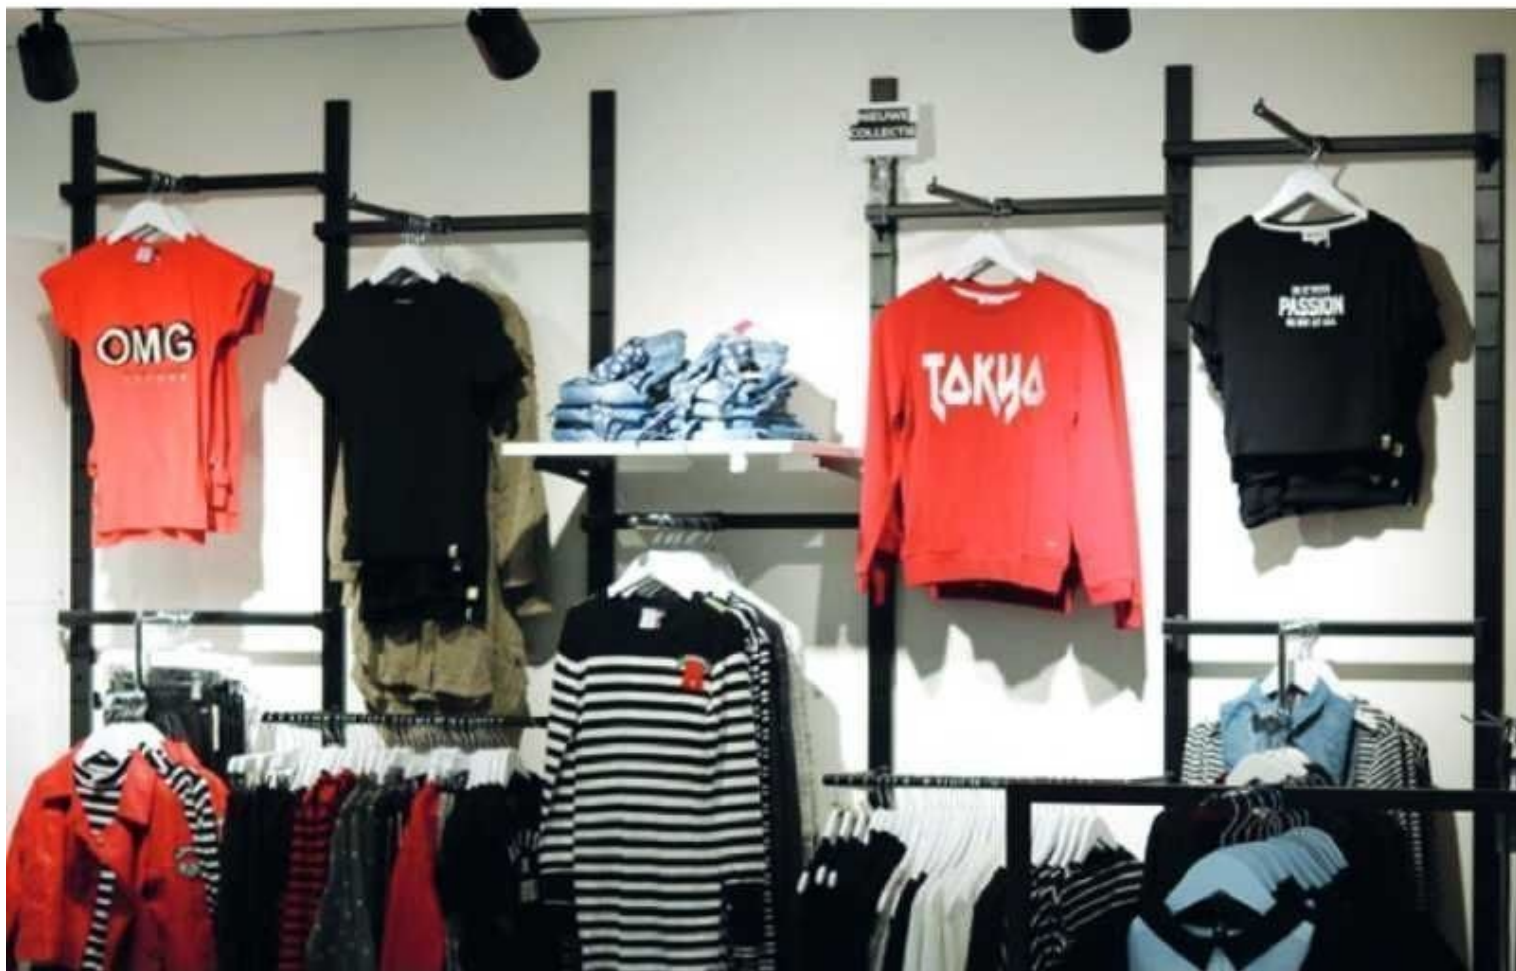

FEATURES

Brand	Mobilier shopping
Base Fitting Color Ref ID	Blanc pre-mur-bla-3645 3645
Delivery schedule	1-5 working days
Category	Wall gondolas
Type	Store furniture

DETAIL

Features :

- Modern Design: The white wall-mounted gondola offers a sleek design that blends in perfectly with different shop styles.
- Versatile surface: The large display surface allows you to display a variety of products, from clothing to accessories and decorative items.
- Easy Wall Installation: Simple installation instructions allow for quick and secure installation on your walls.

- 1 x White Shop Wall Gondola

Package content:

White wall display for store 2 meters

Wall gondolas - Photo n° 3