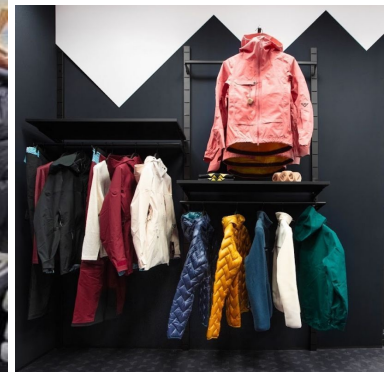

Weißes Wanddisplay für Shop 3 Meter Laser 565.00 €Ex VAT

Wall gondolas

FEATURES

Brand	Mobilier shopping
Base Fitting Color	Blanc
Ref ID	pre-mur-bla-3646 3646
Delivery schedule	1-5 working days
Category	Wall gondolas
Type	Store furniture

DETAIL

Features :

- **Modern Design:** The wall-mounted gondola features a contemporary design that suits a variety of retail environments, adding a touch of elegance to your shop.
- **Robust Material:** Made from durable materials, this gondola is designed to withstand daily use while maintaining its aesthetic quality.
- **Easy Wall Installation:** The wall gondola's installation instructions ensure quick and safe installation on your walls.

- 1 x Wall Gondola

Package content:

DESCRIPTION

Make the most of the space in your shop with our Wall Gondola, a versatile solution designed to present your products attractively. With generous dimensions, this wall-mounted gondola provides a spacious display area while adding a modern aesthetic to your sales space. Ideal for supermarkets, retail outlets and boutiques, this gondola offers optimum showcasing for your products.

Dimensions:

- Height: 240 cm
- Width: 300 cm
- Depth: 42 cm
- Presentation: For an organised display
- Adaptability: Suitable for different types of products

Weißes Wanddisplay für Shop 3 Meter Laser