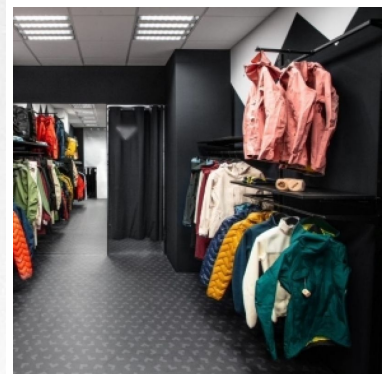

Wall-mounted gondola system, white, 1 metre **484.72 €Ex VAT**

Wall gondolas

FEATURES

Brand	Mobilier shopping
Base Fitting	
Color	Blanc
Ref ID	sys-gon-mur-3804 3804
Delivery schedule	1-5 working days
Category	Wall gondolas
Type	Store furniture

DETAIL

Features:

- Dimensions: 1 metre wide wall gondola, perfect for small spaces and compact layouts
- Easy to install: Can be easily mounted on any wall using the included hardware
- Adjustable shelves: allow you to adjust the height of the shelves as required to display a variety of products
- Versatility: This wall-mounted gondola system is suitable for a variety of products
- Wall-mounted: frees up floor space, creating a more open and spacious layout

DESCRIPTION

The wall-mounted **gondola** system with 1 metre shelves is an ingenious solution for optimising sales space. Designed to offer an attractive presentation of your products while maximising the use of wall space. This **gondola** system not only offers an effective display space but also a practical storage solution thanks to its adjustable shelves.

Dimensions :

- Height: 240 cm
- Width: 100 cm
- Depth: 42 cm
- Recommended uses :
  - Clothing Stores
  - Gadget shops
  - Toy shops
  - Decoration shops

Wall-mounted gondola system, white, 1 metre