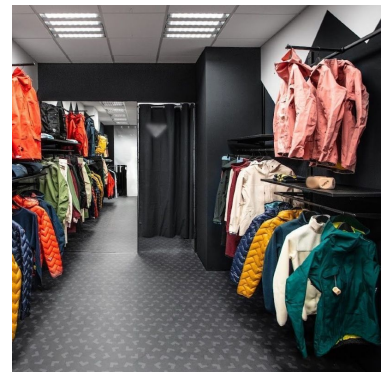

Wall-mounted gondola support, black 87.34 €Ex VAT

Wall gondolas

FEATURES

Brand	Presentoirs shopping
Base Fitting	
Color	Noir
Ref ID	sup-de-gon-3790
Delivery schedule	1-5 working days
Category	Wall gondolas
Type	Store furniture

DETAIL

Features of the wall-mounted gondola :

- Material: High-quality metal for strength and durability
- Easy to install: Supplied with all the necessary accessories for quick and easy installation
- Wall bracket: Allows wall-mounted gondolas to be attached to save floor space
- Versatile: Suitable for a variety of products such as clothing, accessories, beauty products and more

Order this wall-mounted gondola now and see the difference it can make to the layout of your shop!

DESCRIPTION

The **gondola** wall bracket is an essential accessory for optimising space in your shop. Made from sturdy metal, this rack is designed to provide a reliable and aesthetically pleasing storage solution. Its sleek design and black finish make it an ideal choice for retail shops and fashion boutiques.

Advantages of the wall-mounted **gondola**:

- Space saving: frees up floor space, creating a more open and spacious layout.
- Organisation: Allows you to present your products in an orderly and attractive way.

Flexibility makes it easy to arrange products according to season or promotion

Wall-mounted gondola support, black