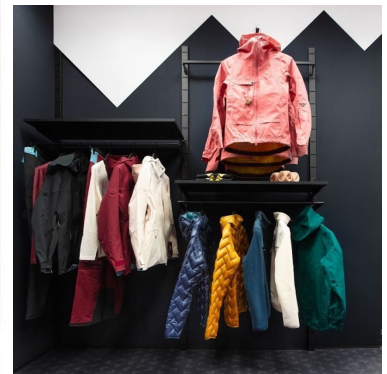

Wall gondola metal finish 2 meters **398.00 €Ex VAT**

Wall gondolas

FEATURES

Brand	Mobilier shopping
Base Fitting	
Color	Metal
Ref ID	gon-mur-chr-1023 1023
Delivery schedule	1-5 working days
Category	Wall gondolas
Type	Store furniture

DETAIL

Features :

- **Modern Design:** The wall-mounted gondola features a contemporary design that suits a variety of retail environments, adding a touch of elegance to your shop.
- **Robust Material:** Made from durable materials, this gondola is designed to withstand daily use while maintaining its aesthetic quality.
- **Easy Wall Installation:** The wall gondola's installation instructions ensure quick and safe installation on your walls.

- 1 x Wall Gondola

Package content:

DESCRIPTION

Make the most of the space in your shop with our Wall Gondola, a versatile solution designed to present your products attractively. With generous dimensions, this wall-mounted gondola provides a spacious display area while adding a modern aesthetic to your sales space. Ideal for supermarkets, retail outlets and boutiques, this gondola offers optimum showcasing for your products.

Dimensions:

- Height: 240 cm
- Width: 200 cm
- Depth: 42 cm
- Presentation: For an organised display
- Adaptability: Suitable for different types of products

Wall gondola metal finish 2 meters