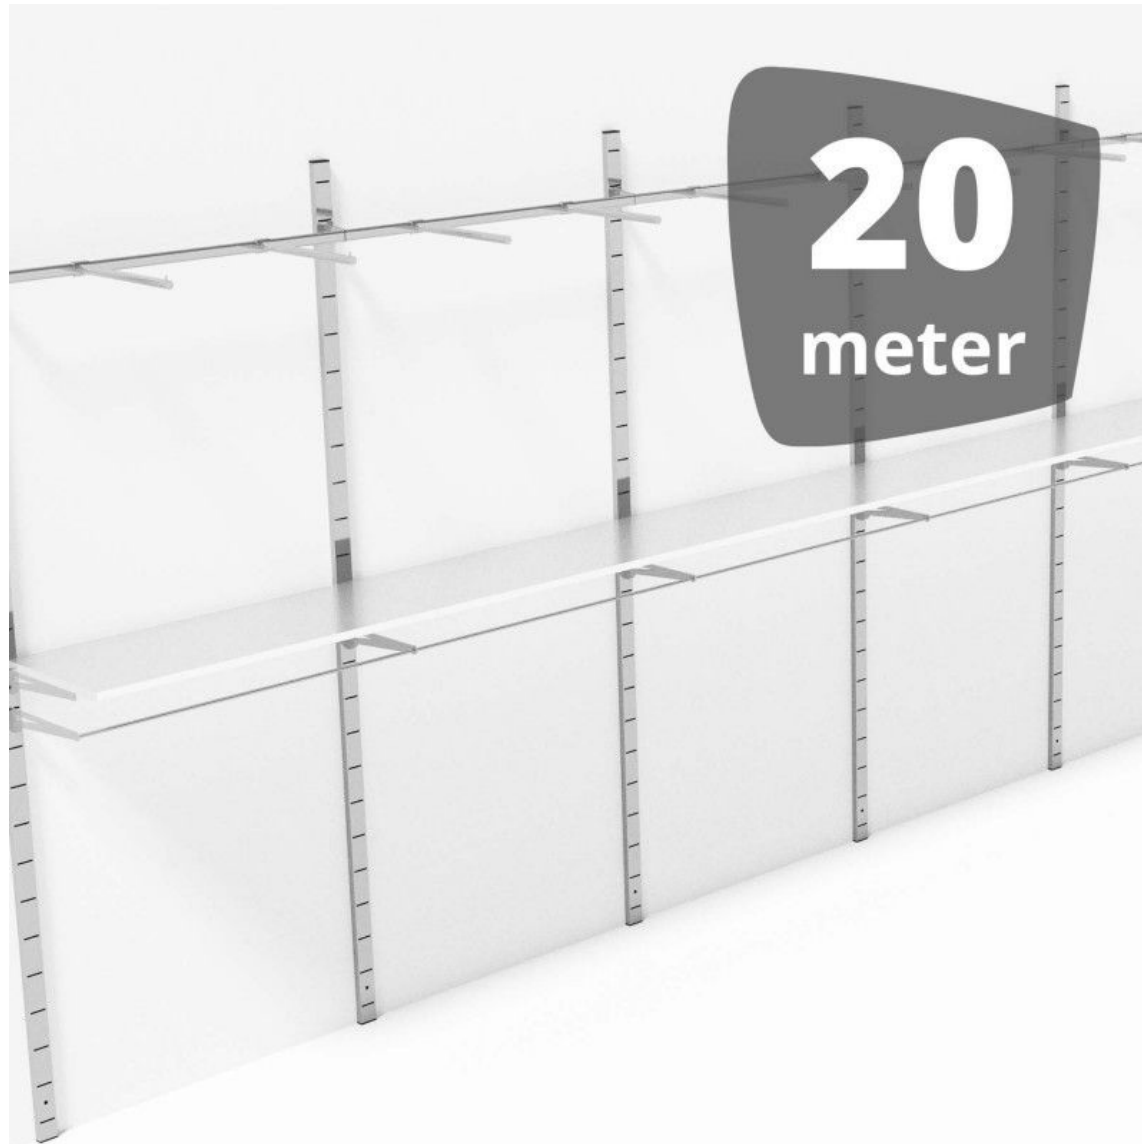

Wall gondola metal finish 20 meters 3 485.00 €Ex VAT

Wall gondolas

FEATURES

Brand	Mobilier shopping
Base Fitting	
Color	Metal
Ref ID	gon-mur-en-1025 1025
Delivery schedule	1-5 working days
Category	Wall gondolas
Type	Store furniture

DETAIL

Features :

- **Modern Design:** The wall-mounted gondola features a contemporary design that suits a variety of retail environments, adding a touch of elegance to your shop.
- **Robust Material:** Made from durable materials, this gondola is designed to withstand daily use while maintaining its aesthetic quality.
- **Easy Wall Installation:** The wall gondola's installation instructions ensure quick and safe installation on your walls.

- 1 x Wall Gondola

Package content:

DESCRIPTION

Make the most of the space in your shop with our Wall Gondola, a versatile solution designed to present your products attractively. With generous dimensions, this wall-mounted gondola provides a spacious display area while adding a modern aesthetic to your sales space. Ideal for supermarkets, retail outlets and boutiques, this gondola offers optimum showcasing for your products.

Dimensions:

- Height: 240 cm
- Width: 2000 cm
- Depth: 42 cm
- Presentation: For an organised display
- Adaptability: Suitable for different types of products

Wall gondola metal finish 20 meters