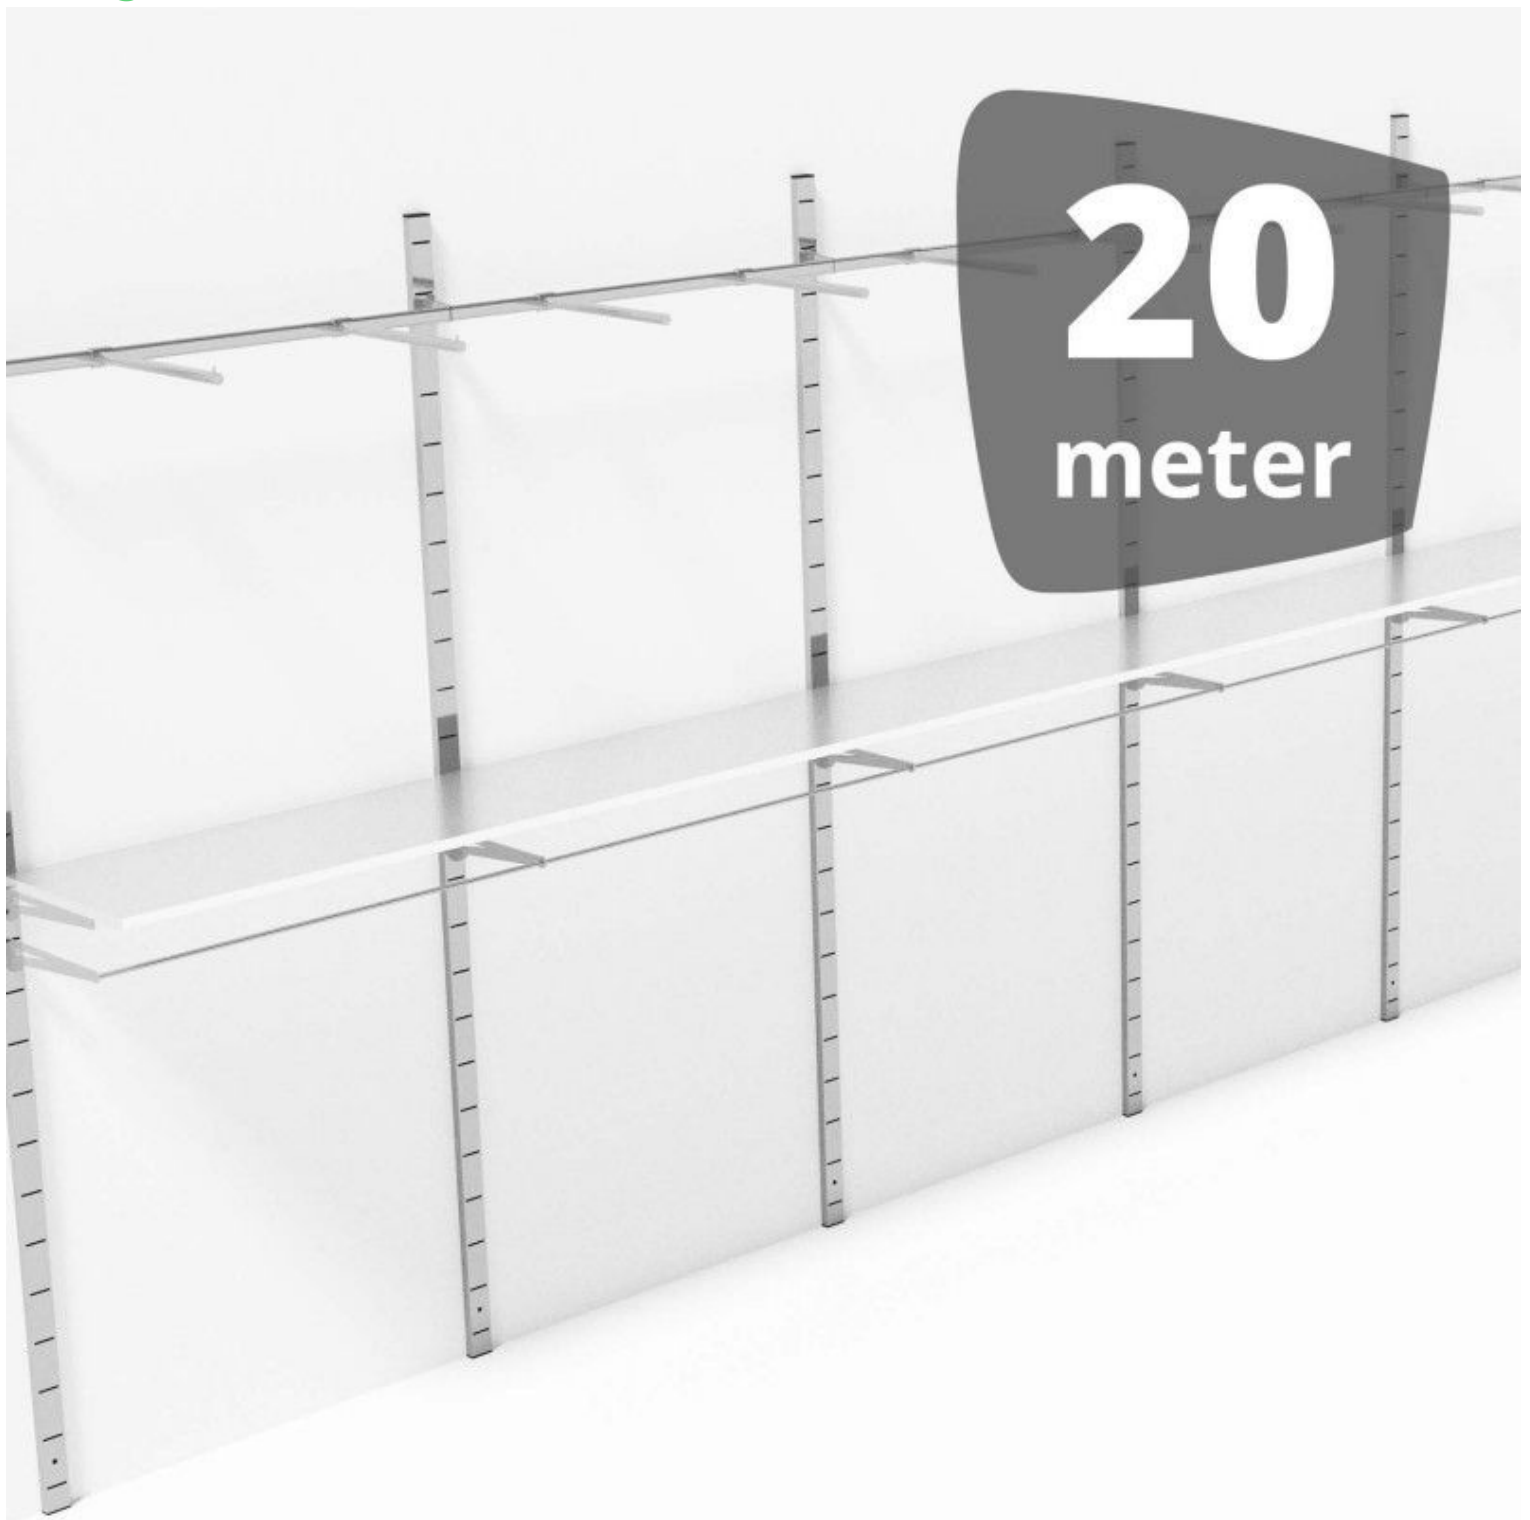

Wall gondolas - Photo n° 1

FEATURES

Brand	Mobilier shopping
Base Fitting	
Color	Metal
Ref ID	gon-mur-en-1025 1025
Delivery schedule	1-5 working days
Category	Wall gondolas
Type	Store furniture

DETAIL

Features :

- **Modern Design:** The wall-mounted gondola features a contemporary design that suits a variety of retail environments, adding a touch of elegance to your shop.
- **Robust Material:** Made from durable materials, this gondola is designed to withstand daily use while maintaining its aesthetic quality.
- **Easy Wall Installation:** The wall gondola's installation instructions ensure quick and safe installation on your walls.

- 1 x Wall Gondola

Package content:

Wall gondola metal finish 20 meters

Wall gondolas - Photo n° 2