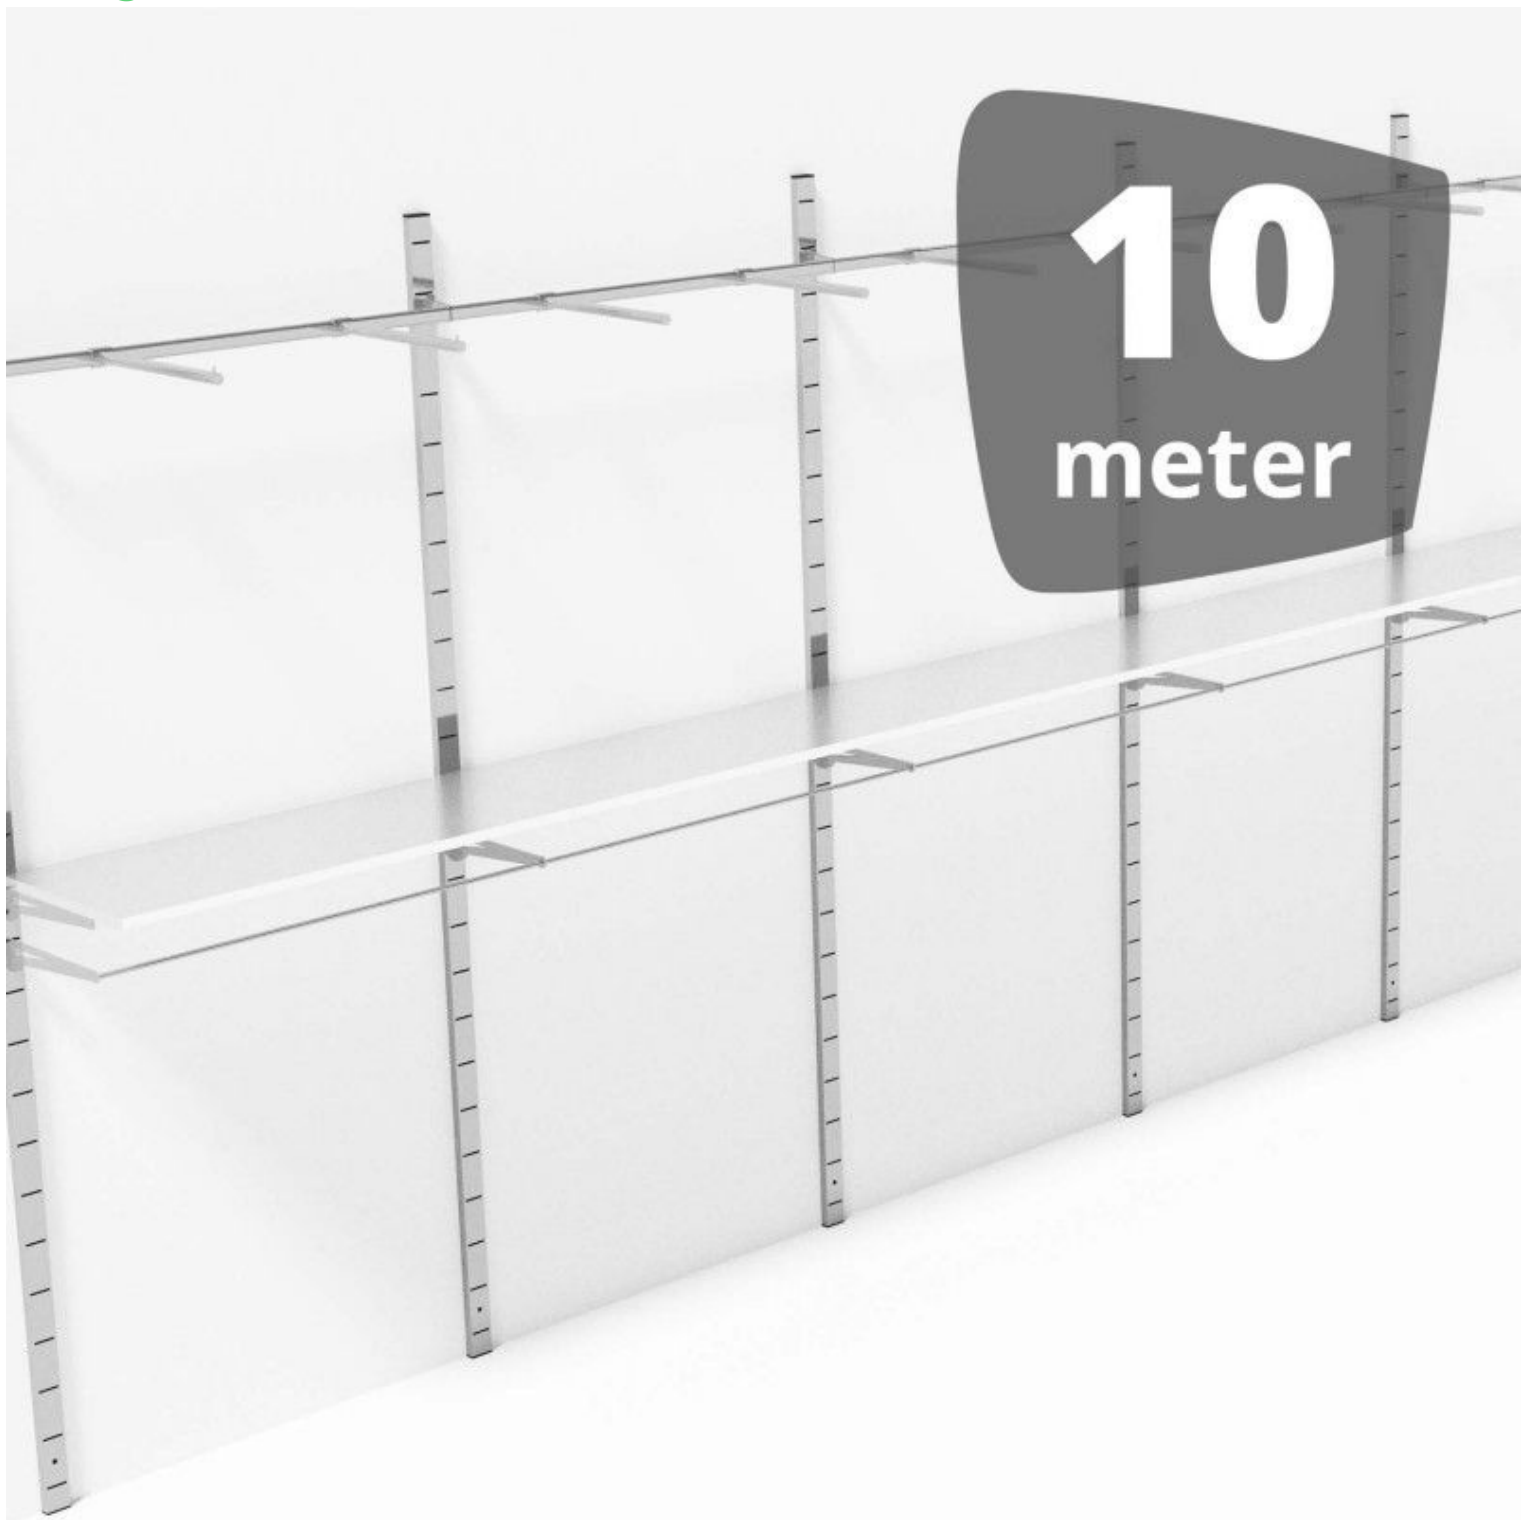

Wall gondolas - Photo n° 1

FEATURES

Brand	Mobilier shopping
Base Fitting	
Color	Metal
Ref ID	gon-mur-en-1021 1021
Delivery schedule	1-5 working days
Category	Wall gondolas
Type	Store furniture

DETAIL

Features :

- **Modern Design:** The wall-mounted gondola features a contemporary design that suits a variety of retail environments, adding a touch of elegance to your shop.
- **Robust Material:** Made from durable materials, this gondola is designed to withstand daily use while maintaining its aesthetic quality.
- **Easy Wall Installation:** The wall gondola's installation instructions ensure quick and safe installation on your walls.

- 1 x Wall Gondola

Package content:

Wall gondola metal 10 meters

Wall gondolas - Photo n° 2