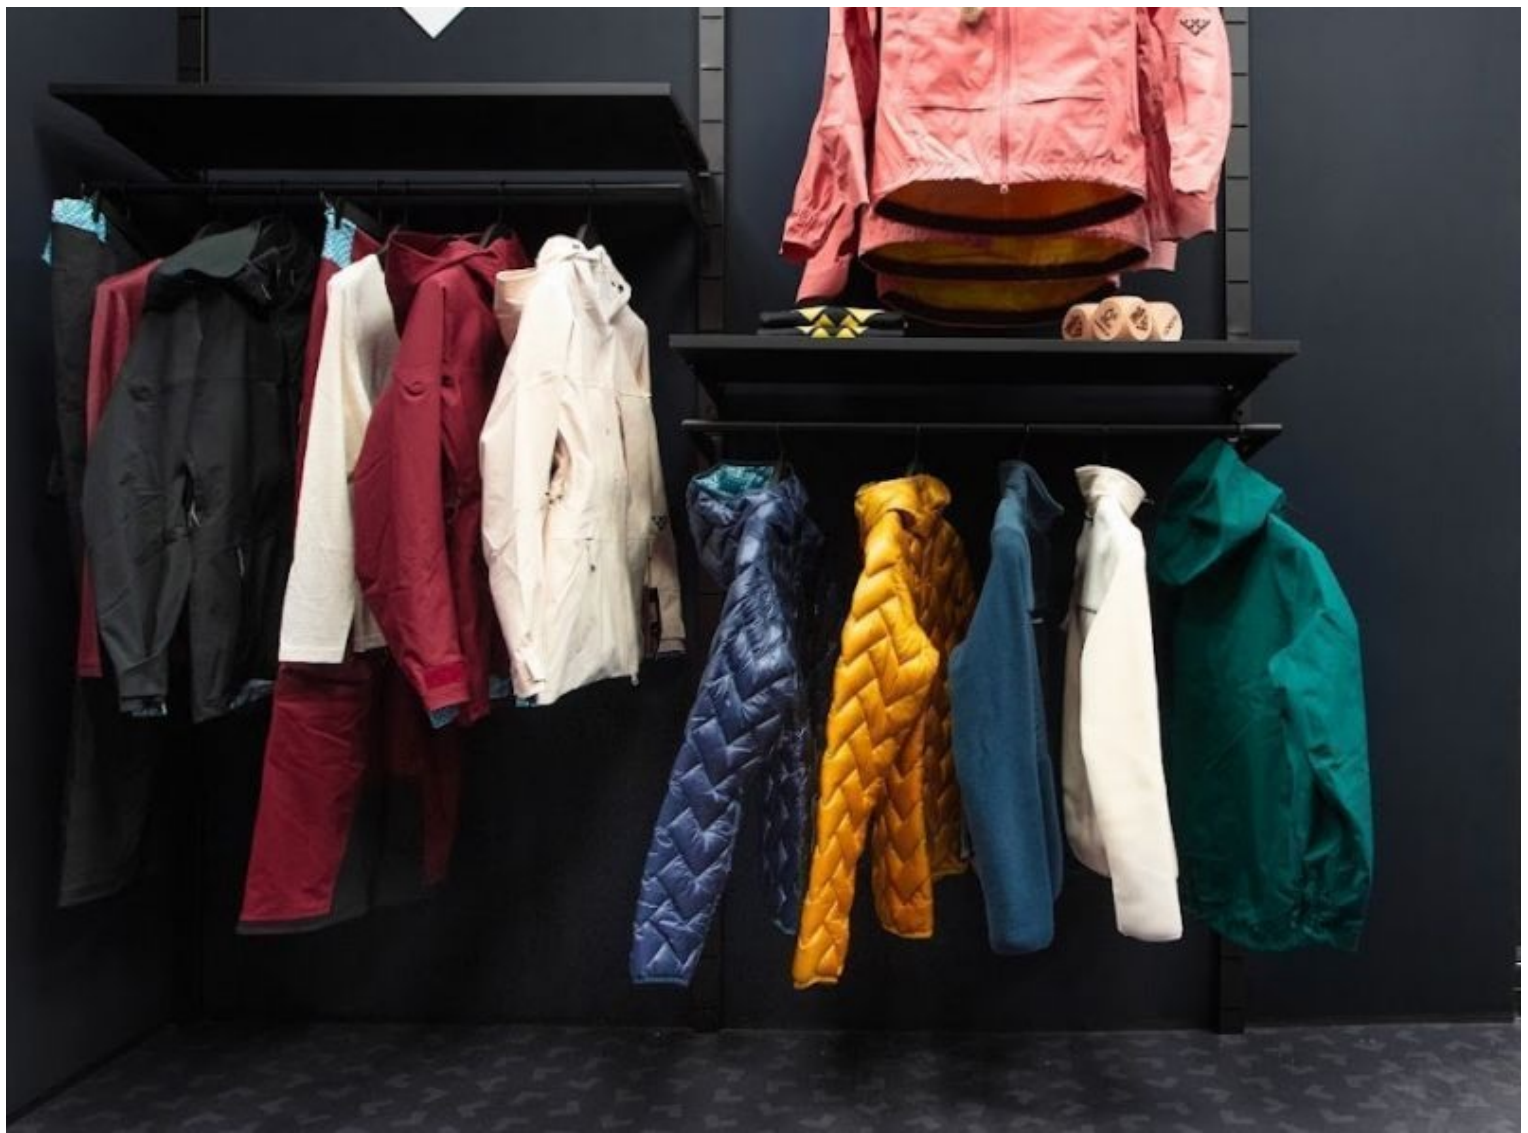

FEATURES

Brand	Mobilier shopping
Base Fitting Color Ref ID	Metal gon-mur-en-1021 1021
Delivery schedule	1-5 working days
Category	Wall gondolas
Type	Store furniture

DETAIL

Features :

- **Modern Design:** The wall-mounted gondola features a contemporary design that suits a variety of retail environments, adding a touch of elegance to your shop.
- **Robust Material:** Made from durable materials, this gondola is designed to withstand daily use while maintaining its aesthetic quality.
- **Easy Wall Installation:** The wall gondola's installation instructions ensure quick and safe installation on your walls.

- 1 x Wall Gondola

Package content:

Wall gondola metal 10 meters

Wall gondolas - Photo n° 7