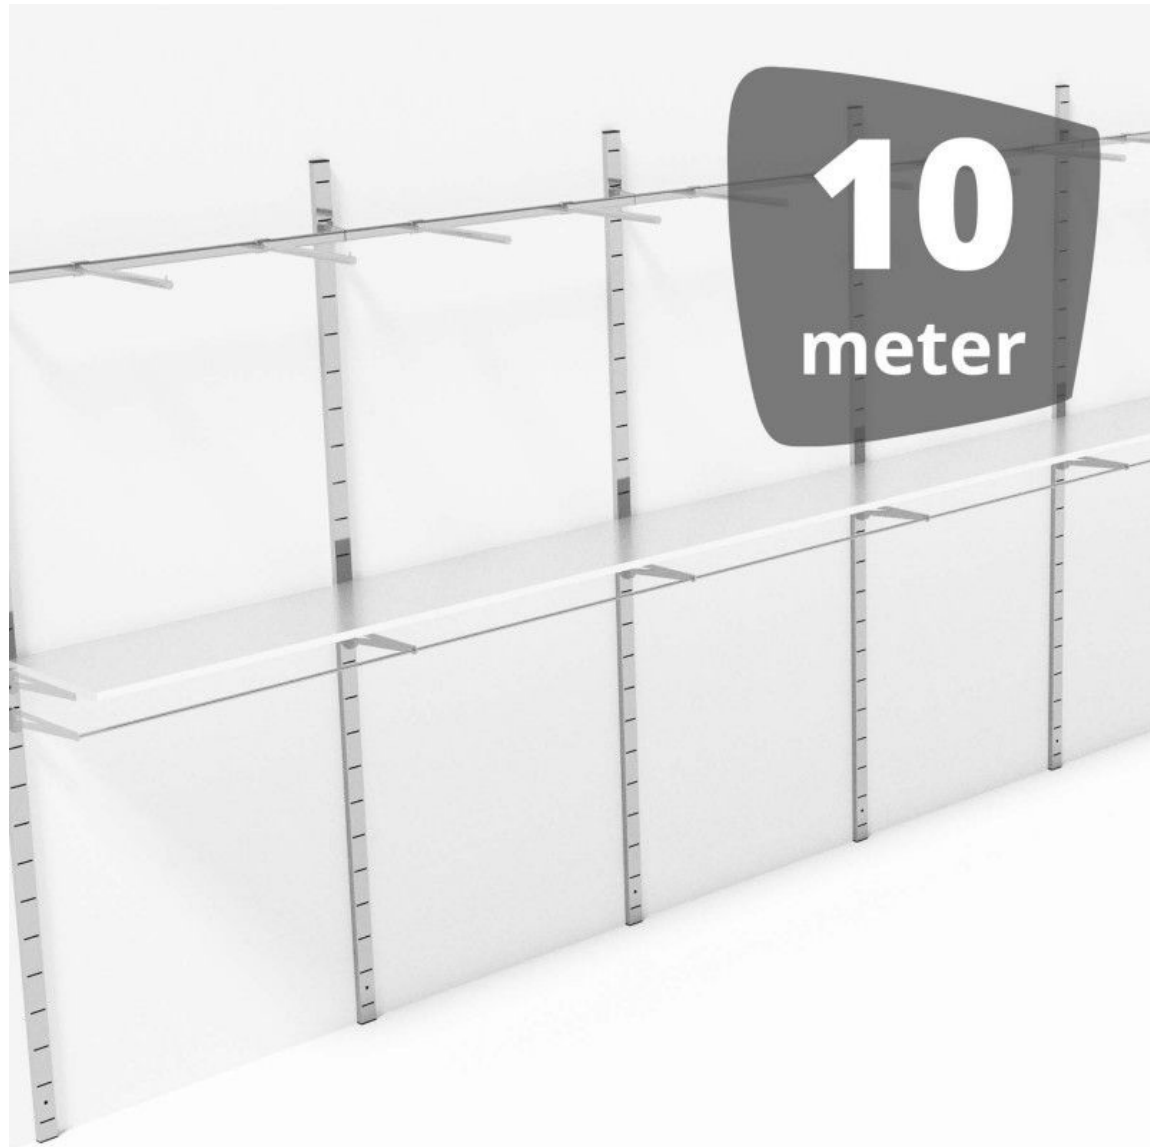

Wall gondola metal 10 meters 1 769.00 €Ex VAT

Wall gondolas

FEATURES

Brand	Mobilier shopping
Base Fitting	
Color	Metal
Ref ID	gon-mur-en-1021 1021
Delivery schedule	1-5 working days
Category	Wall gondolas
Type	Store furniture

DETAIL

Features :

- **Modern Design:** The wall-mounted gondola features a contemporary design that suits a variety of retail environments, adding a touch of elegance to your shop.
- **Robust Material:** Made from durable materials, this gondola is designed to withstand daily use while maintaining its aesthetic quality.
- **Easy Wall Installation:** The wall gondola's installation instructions ensure quick and safe installation on your walls.

- 1 x Wall Gondola

Package content:

DESCRIPTION

Make the most of the space in your shop with our Wall Gondola, a versatile solution designed to present your products attractively. With generous dimensions, this wall-mounted gondola provides a spacious display area while adding a modern aesthetic to your sales space. Ideal for supermarkets, retail outlets and boutiques, this gondola offers optimum showcasing for your products.

Dimensions:

- Height: 240 cm
- Width: 1000 cm
- Depth: 42 cm
- Presentation: For an organised display
- Adaptability: Suitable for different types of products

Wall gondola metal 10 meters