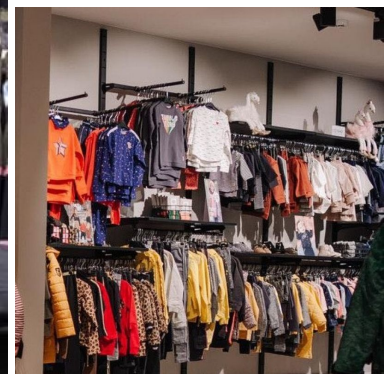

Wall display for white metal store 5 meters **905.00 €Ex VAT** Wall gondolas

FEATURES

Brand	Mobilier shopping
Base Fitting Color	Blanc
Ref ID	pre-mur-pou-3647 3647
Delivery schedule	1-5 working days
Category	Wall gondolas
Type	Store furniture

- 1 x Wall Gondola

Package content:

DESCRIPTION

Make the most of the space in your shop with our Wall Gondola, a versatile solution designed to present your products attractively. With generous dimensions, this wall-mounted gondola provides a spacious display area while adding a modern aesthetic to your sales space. Ideal for supermarkets, retail outlets and boutiques, this gondola offers optimum showcasing for your products.

Dimensions:

- Height: 240 cm
- Width: 500 cm
- Depth: 120 cm
- Presentation: For an organised display
- Adaptability: Suitable for different types of products

Wall display for white metal store 5 meters