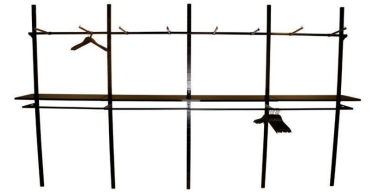

### Wall gondolas

#### Features :

- **Modern Design:** The wall-mounted gondola features a contemporary design that suits a variety of retail environments, adding a touch of elegance to your shop.
- **Robust Material:** Made from durable materials, this gondola is designed to withstand daily use while maintaining its aesthetic quality.
- **Easy Wall Installation:** The wall gondola's installation instructions ensure quick and safe installation on your walls.

Dimensions:

- Height: 240 cm
- Width: 100 cm
- Depth: 42 cm
- Presentation: For an organised display
- Adaptability: Suitable for different types of products

**Display shelves for retail store 1 meter**

## Display shelves for retail store 1 meter