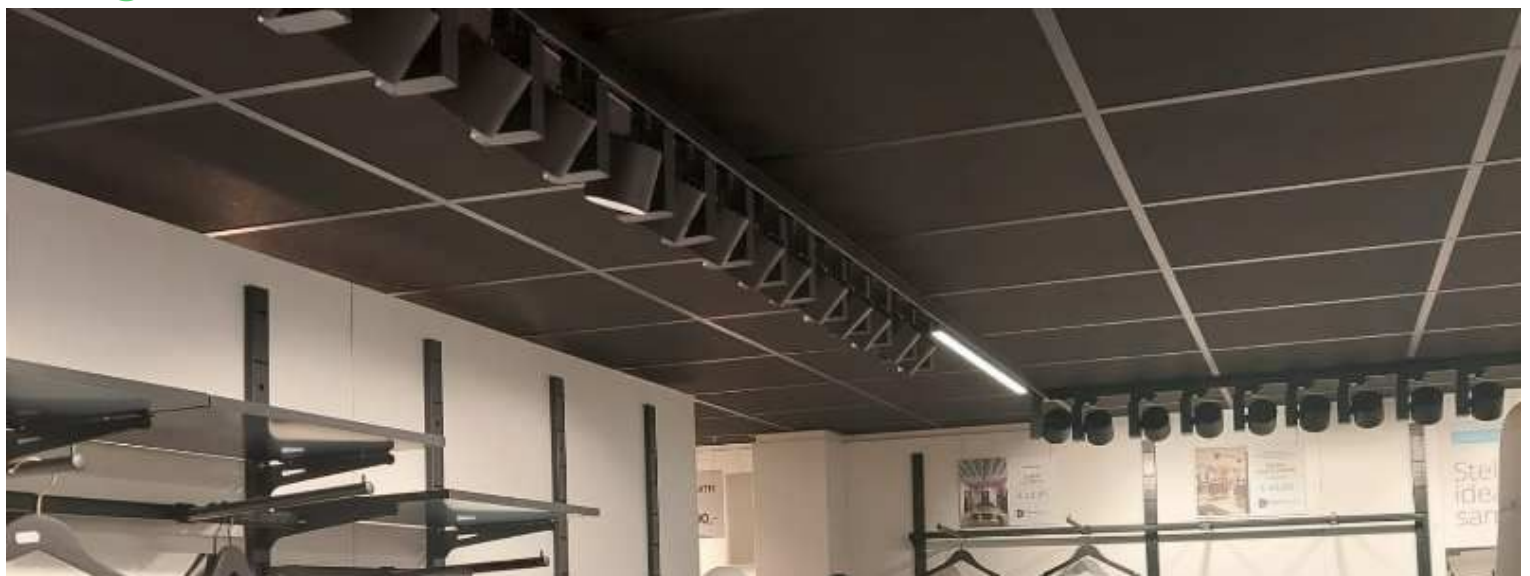

DETAIL

Features :

- **Modern Design:** The wall-mounted gondola features a contemporary design that suits a variety of retail environments, adding a touch of elegance to your shop.
- **Robust Material:** Made from durable materials, this gondola is designed to withstand daily use while maintaining its aesthetic quality.
- **Easy Wall Installation:** The wall gondola's installation instructions ensure quick and safe installation on your walls.

- 1 x Wall Gondola

Package content:

Display shelves for retail store 1 meter

Wall gondolas - Photo n° 8