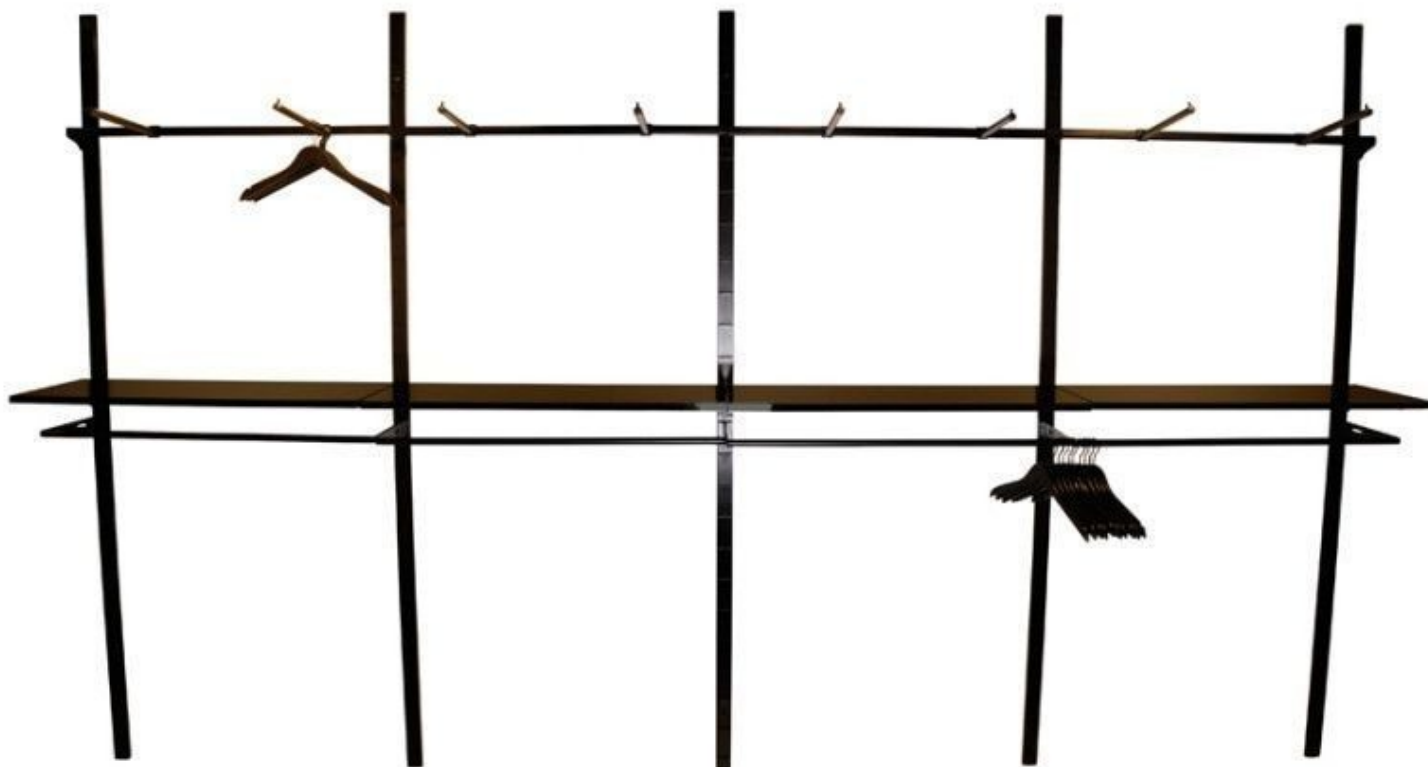

FEATURES

Brand	Mobilier shopping
Base Fitting	
Color	Noir
Ref ID	pre-mur-pou-1832 1832
Delivery schedule	1-5 working days
Category	Wall gondolas
Type	Store furniture

DETAIL

Features :

- **Modern Design:** The wall-mounted gondola features a contemporary design that suits a variety of retail environments, adding a touch of elegance to your shop.
- **Robust Material:** Made from durable materials, this gondola is designed to withstand daily use while maintaining its aesthetic quality.
- **Easy Wall Installation:** The wall gondola's installation instructions ensure quick and safe installation on your walls.

- 1 x Wall Gondola

Package content:

Display shelves for retail store 1 meter

Wall gondolas - Photo n° 3