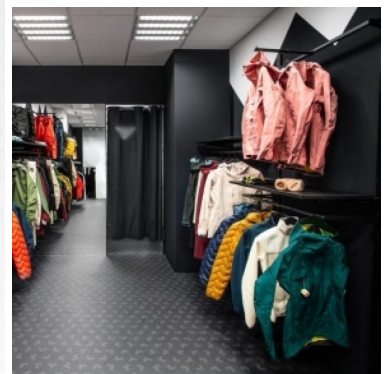

Chrome wall-mounted gondola system 1 metre **484.72 €Ex VAT**

Wall gondolas

FEATURES

Brand	Mobilier shopping
Base Fitting Color	Gris
Ref ID	sys-gon-mur-3801 3801
Delivery schedule	1-5 working days
Category	Wall gondolas
Type	Store furniture

DETAIL

Features:

- Dimensions: 1 metre wide wall gondola, perfect for small spaces and compact layouts
- Easy to install: Can be easily mounted on any wall using the included hardware
- Adjustable shelves: allow you to adjust the height of the shelves as required to display a variety of products
- Versatility: This wall-mounted gondola system is suitable for a variety of products
- Wall-mounted: frees up floor space, creating a more open and spacious layout

DESCRIPTION

The wall-mounted **gondola** system with 1 metre shelves is an ingenious solution for optimising sales space. Designed to offer an attractive presentation of your products while maximising the use of wall space. This **gondola** system not only offers an effective display space but also a practical storage solution thanks to its adjustable shelves.

Dimensions :

- Height: 240 cm
- Width: 100 cm
- Depth: 42 cm
- Recommended uses :
  - Clothing Stores
  - Gadget shops
  - Toy shops
  - Decoration shops

Chrome wall-mounted gondola system 1 metre