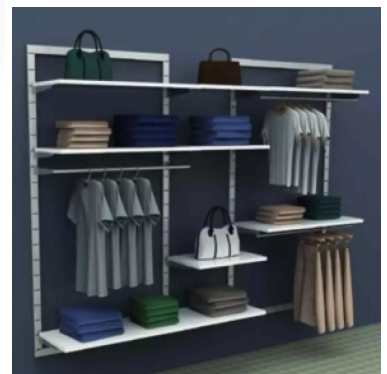

Chrome wall-mounted gondola system 1 metre **484.72 €Ex VAT**

Wall gondolas

FEATURES

Brand	Mobilier shopping
Base Fitting Color	Gris
Ref ID	sys-gon-mur-3801 3801
Delivery schedule	1-5 working days
Category	Wall gondolas
Type	Store furniture

DETAIL

Features:

- Dimensions: 1 metre wide wall gondola, perfect for small spaces and compact layouts
- Easy to install: Can be easily mounted on any wall using the included hardware
- Adjustable shelves: allow you to adjust the height of the shelves as required to display a variety of products
- Versatility: This wall-mounted gondola system is suitable for a variety of products
- Wall-mounted: frees up floor space, creating a more open and spacious layout

DESCRIPTION

The wall-mounted **gondola** system with 1 metre shelves is an ingenious solution for optimising sales space. Designed to offer an attractive presentation of your products while maximising the use of wall space. This **gondola** system not only offers an effective display space but also a practical storage solution thanks to its adjustable shelves.

Dimensions :

- Height: 240 cm
- Width: 100 cm
- Depth: 42 cm
- Recommended uses :
  - Clothing Stores
  - Gadget shops
  - Toy shops
  - Decoration shops

Chrome wall-mounted gondola system 1 metre