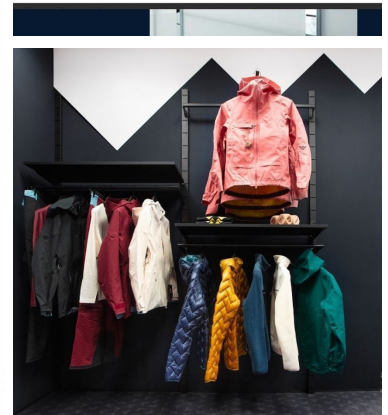

Black Display shelves for retail store 4 meters **735.00 €Ex VAT**

Wall gondolas

FEATURES

Brand	Mobilier shopping
Base Fitting	
Color	Noir
Ref ID	pre-mur-pou-1837 1837
Delivery schedule	1-5 working days
Category	Wall gondolas
Type	Store furniture

DETAIL

Features :

- **Modern Design:** The wall-mounted gondola features a contemporary design that suits a variety of retail environments, adding a touch of elegance to your shop.
- **Robust Material:** Made from durable materials, this gondola is designed to withstand daily use while maintaining its aesthetic quality.
- **Easy Wall Installation:** The wall gondola's installation instructions ensure quick and safe installation on your walls.

Dimensions:

- Height: 240 cm
- Width: 400 cm
- Depth: 47 cm
- Presentation: For an organised display
- Adaptability: Suitable for different types of products

Black Display shelves for retail store 4 meters