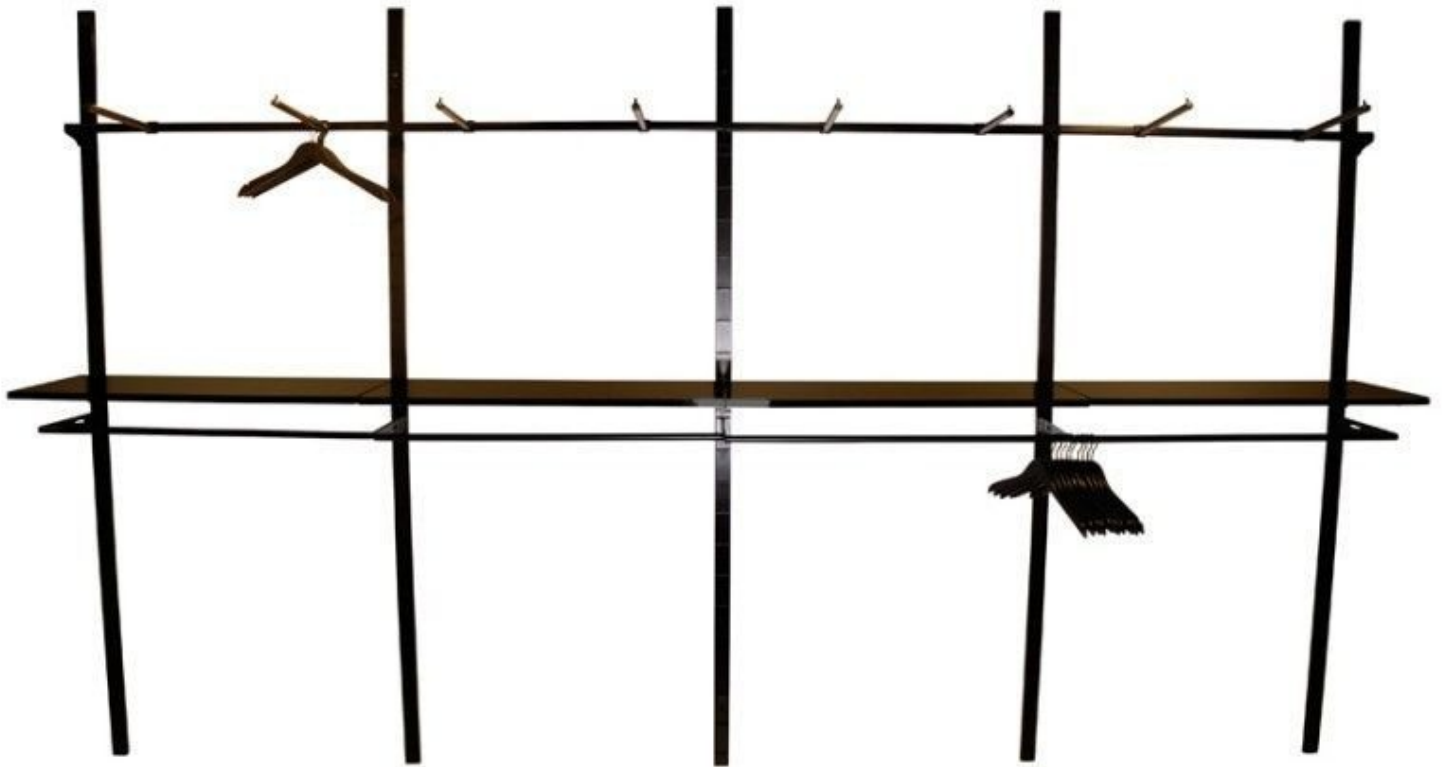

FEATURES

Brand	Mobilier shopping
Base Fitting	
Color	Noir
Ref ID	pre-mur-pou-1837 1837
Delivery schedule	1-5 working days
Category	Wall gondolas
Type	Store furniture

DETAIL

Features :

- **Modern Design:** The wall-mounted gondola features a contemporary design that suits a variety of retail environments, adding a touch of elegance to your shop.
- **Robust Material:** Made from durable materials, this gondola is designed to withstand daily use while maintaining its aesthetic quality.
- **Easy Wall Installation:** The wall gondola's installation instructions ensure quick and safe installation on your walls.

- 1 x Wall Gondola

Package content:

Black Display shelves for retail store 4 meters

Wall gondolas - Photo n° 3