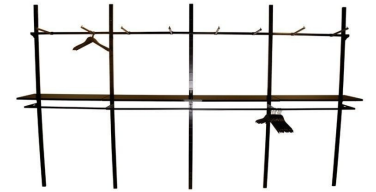

Black Display shelves for retail store 4 meters **735.00 €Ex VAT**

Wall gondolas

FEATURES

Brand	Mobilier shopping
Base Fitting	
Color	Noir
Ref ID	pre-mur-pou-1837 1837
Delivery schedule	1-5 working days
Category	Wall gondolas
Type	Store furniture

DETAIL

Features :

- **Modern Design:** The wall-mounted gondola features a contemporary design that suits a variety of retail environments, adding a touch of elegance to your shop.
- **Robust Material:** Made from durable materials, this gondola is designed to withstand daily use while maintaining its aesthetic quality.
- **Easy Wall Installation:** The wall gondola's installation instructions ensure quick and safe installation on your walls.

Dimensions:

- Height: 240 cm
- Width: 400 cm
- Depth: 47 cm
- Presentation: For an organised display
- Adaptability: Suitable for different types of products

Black Display shelves for retail store 4 meters

- **Modern Design:** The wall-mounted gondola features a contemporary design that suits a variety of retail environments, adding a touch of elegance to your shop.
- **Robust Material:** Made from durable materials, this gondola is designed to withstand daily use while maintaining its aesthetic quality.
- **Easy Wall Installation:** The wall gondola's installation instructions ensure quick and safe installation on your walls.