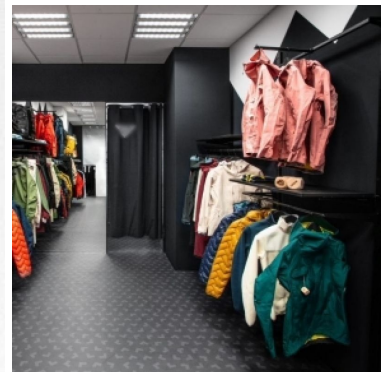

1 metre black wall-mounted gondola system 459.58 € Ex VAT

Wall gondolas

FEATURES

Brand	Mobilier shopping
Base Fitting	
Color	Noir
Ref ID	sys-gon-mur-3803 3803
Delivery schedule	1-5 working days
Category	Wall gondolas
Type	Store furniture

DETAIL

1. Features:
2. Dimensions: 1 metre wide wall gondola, perfect for small spaces and compact layouts
   - Easy to install: Can be easily mounted on any wall using the included hardware
   - Adjustable shelves: allow you to adjust the height of the shelves as required to display a variety of products
   - Versatility: This wall-mounted gondola system is suitable for a variety of products
   - Wall-mounted: frees up floor space, creating a more open and spacious layout

DESCRIPTION

The wall-mounted **gondola** system with 1 metre shelves is an ingenious solution for optimising sales space. Designed to offer an attractive presentation of your products while maximising the use of wall space. This **gondola** system not only offers an effective display space but also a practical storage solution thanks to its adjustable shelves.

Dimensions :

- Height: 240 cm
- Width: 100 cm
- Depth: 42 cm
- Recommended uses :
- Clothing Stores
- Gadget shops
- Toy shops
- Decoration shops

1 metre black wall-mounted gondola system