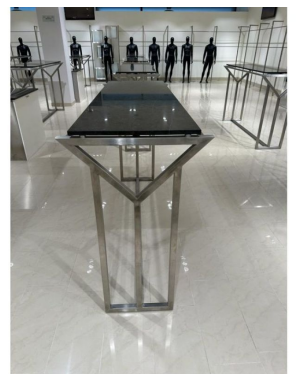

Second-hand clothes console **250.00 €Ex VAT**

Tables

FEATURES

Brand	Presentoirs shopping
Base	
Fitting	
Color	Noir
Ref	con-occ-pou-3938
ID	3938
Delivery schedule	1-5 working days
Category	Tables
Type	Clothes rails

DETAIL

- Unique Piece: Each pre-owned console is selected for its uniqueness and history
- Practical Display Space: Shelves offer generous space to display a variety of clothing, accessories or decorative items.
- Ecological: Opting for a second-hand console contributes to sustainability by reducing the demand for new resources.

DESCRIPTION

Give your display space a second life with our second-hand clothing console. This unique piece adds a vintage and eco-friendly touch to your shop while offering a practical solution for displaying your items. **Ideal for:** Clothing Boutiques, Vintage Decoration Stores, Event Spaces. Give your space a touch of character with our Used Clothing Console. Order now for a unique and responsible shopping experience. **Packaging content:**

- 1 x Used Clothing Console

Second-hand clothes console