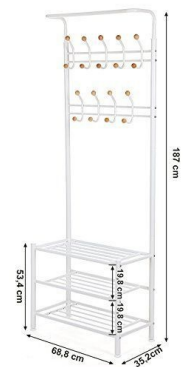

White steel coat holder with 3 shelves **49.00 €Ex VAT**

Storage units

FEATURES

DETAIL

Brand	Mobilier shopping
Base	
Fitting	No fixing
Color	Blanc
Ref	por-man-bla-3258
ID	3258
Delivery schedule	3-4 weeks
Category	Storage units
Type	Store furniture

DESCRIPTION

Entry furniture with coat door, and storage furniture for chaussures or bags. **This designer piece of furniture** is ideal for storing your clothes and other accessories style handbag or hat. **The coat rack** has 3 steel shelves, and the furniture is 187 cm high, 68.8 cm wide and 33.2 cm deep. **The storage unit** can be used in a living room, in an entrance or a bedroom.

White steel coat holder with 3 shelves

Storage units - Photo n° 1

FEATURES

Brand	Mobilier shopping
Base	
Fitting	No fixing
Color	Blanc
Ref	por-man-bla-3258
ID	3258
Delivery schedule	3-4 weeks
Category	Storage units
Type	Store furniture

DETAIL

White steel coat holder with 3 shelves

Storage units - Photo n° 2

FEATURES

Brand	Mobilier shopping
Base	
Fitting	No fixing
Color	Blanc
Ref	por-man-bla-3258
ID	3258
Delivery schedule	3-4 weeks
Category	Storage units
Type	Store furniture