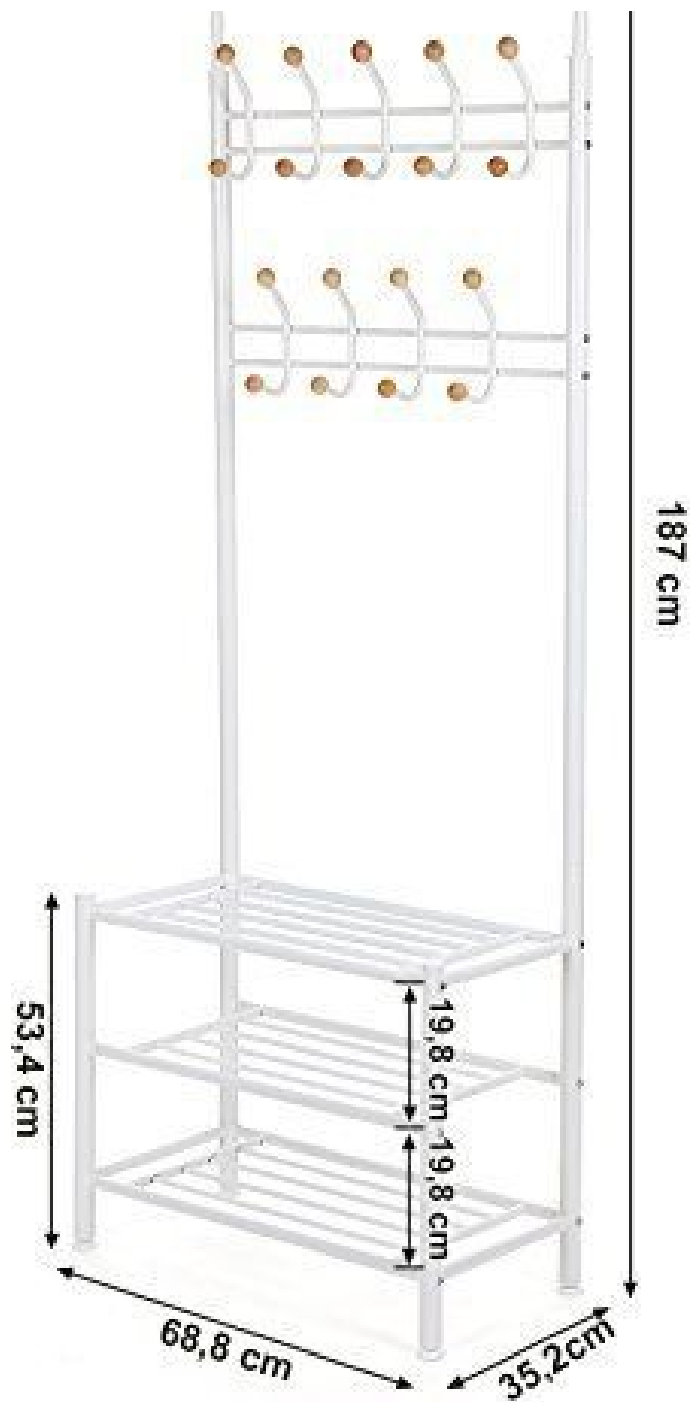

DESCRIPTION

Entry furniture with coat door, and storage furniture for chaussures or bags. **This designer piece of furniture** is ideal for storing your clothes and other accessories style handbag or hat. **The coat rack** has 3 steel shelves, and the furniture is 187 cm high, 68.8 cm wide and 33.2 cm deep. **The storage unit** can be used in a living room, in an entrance or a bedroom.

White steel coat holder with 3 shelves

Storage units - Photo n° 1

FEATURES

Brand	Mobilier shopping
Base	
Fitting	No fixing
Color	Blanc
Ref	por-man-bla-3258
ID	3258
Delivery schedule	3-4 weeks
Category	Storage units
Type	Store furniture

DETAIL

White steel coat holder with 3 shelves

Storage units - Photo n° 2

FEATURES

Brand	Mobilier shopping
Base	
Fitting	No fixing
Color	Blanc
Ref	por-man-bla-3258
ID	3258
Delivery schedule	3-4 weeks
Category	Storage units
Type	Store furniture

DETAIL

White steel coat holder with 3 shelves

Storage units - Photo n° 3

FEATURES

Brand	Mobilier shopping
Base	
Fitting	No fixing
Color	Blanc
Ref	por-man-bla-3258
ID	3258
Delivery schedule	3-4 weeks
Category	Storage units
Type	Store furniture