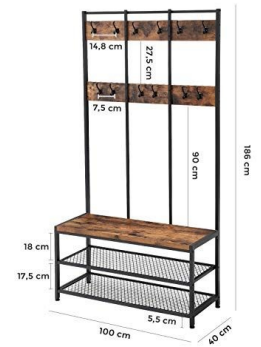

Large rustic wooden coat 100.00 € Ex VAT Storage units

FEATURES

Brand	Mobilier shopping
Base	
Fitting	No fixing
Color	Bois
Ref	gra-por-man-3260
ID	3260
Delivery schedule	4-5 weeks
Category	Storage units
Type	Store furniture

DETAIL

Rustic wooden coat holder and black iron frame, with shoe storage. This entry-hand cabinet is ideal for storing your clothes, including hanging them with 9 hooks, and 2 shoe storage shelves. The storage unit measures, 186 cm high, 100 cm wide and 40 cm deep.

DESCRIPTION

Rustic wooden and black iron entrance furniture, with 2 rails and 2 shelves to store shoes. **This storage unit** is ideal for storing or storing your clothes, with 12 hooks. The coat holder adapts to all types of interiors, with its timeless color. **The furniture** is 186 cm high, 100 cm wide and 40 cm deep.

Large rustic wooden coat