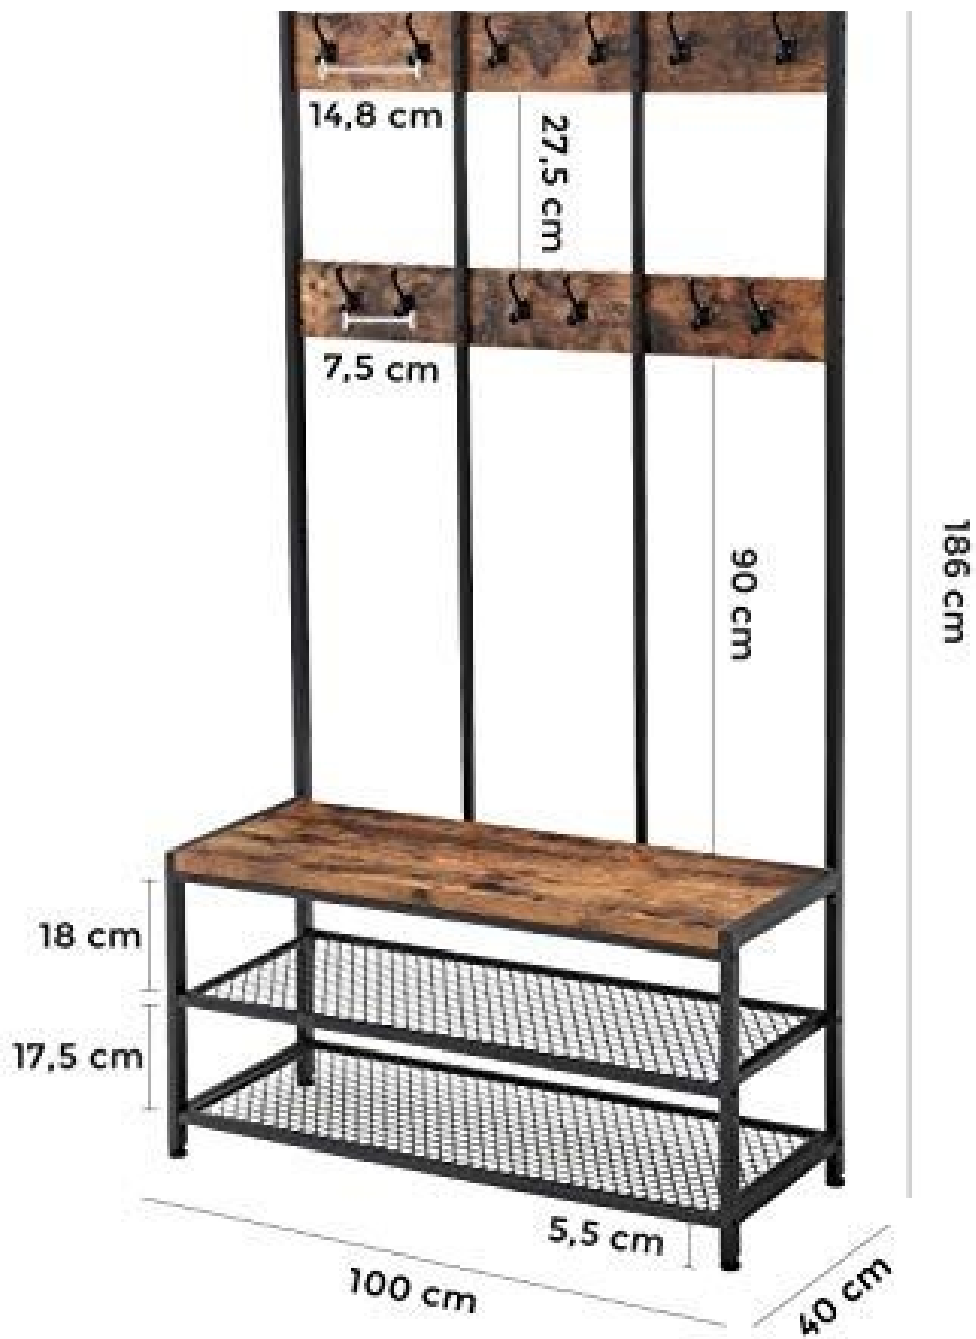

FEATURES

Brand	Mobilier shopping
Base	
Fitting	No fixing
Color	Bois
Ref	gra-por-man-3260
ID	3260
Delivery schedule	4-5 weeks
Category	Storage units
Type	Store furniture

DETAIL

Rustic wooden coat holder and black iron frame, with shoe storage. This entry-hand cabinet is ideal for storing your clothes, including hanging them with 9 hooks, and 2 shoe storage shelves. The storage unit measures, 186 cm high, 100 cm wide and 40 cm deep.

Large rustic wooden coat Storage units - Photo n° 4